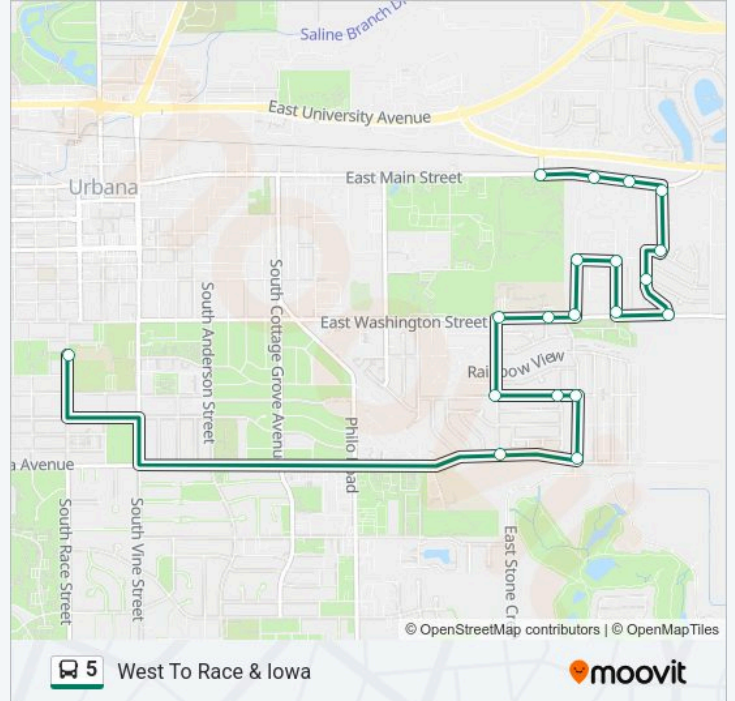

Stops: 10

Trip Duration: 9 min

Line Summary:

Direction: West To Fairlawn & Vine

26 stops

[VIEW LINE SCHEDULE](#)

- Main & Smith (South Side)
- Main & Scottswood (Sw Corner)
- Main & Dewey (Sw Corner)
- Main & Brady (Sw Far Side)
- Brady & High (Nw Corner)
- Macarthur & California (Nw Corner)
- Washington & Macarthur (Nw Corner)
- Washington & Scottswood (Ne Far Side)
- Scottswood & Illinois (Se Corner)
- Dodson & Illinois (Ne Corner)
- Dodson & Washington (Nw Corner)
- Washington & Timothy Tr. (North Side)
- Washington & Kinch (North Side)
- Washington & Rainbow View (North Side)
- Washington & Lanore (North Side)
- Washington & Lierman (Sw Far Side)
- Lierman & Hunter (Nw Corner)
- Hunter & Lanore (Sw Corner)

Washington & Macarthur (Nw Corner)

Washington & Scottswood (Ne Far Side)

Scottswood & Illinois (Se Corner)

Dodson & Illinois (Ne Corner)

Dodson & Washington (Nw Corner)

Washington & Timothy Tr. (North Side)

Stops: 19

Trip Duration: 19 min

Line Summary:

Washington & Kinch (North Side)

Michigan & Kinch (Nw Corner)

Michigan & Greenridge (Sw Corner)

Michigan & Smith (Sw Corner)

Florida & Smith (Nw Corner)

Florida & Kinch (Ne Corner)

Urbana High School

Direction: East To Scottswood

37 stops

[VIEW LINE SCHEDULE](#)

Urbana High School

Vine & Washington (Nw Corner)

Urbana Middle School