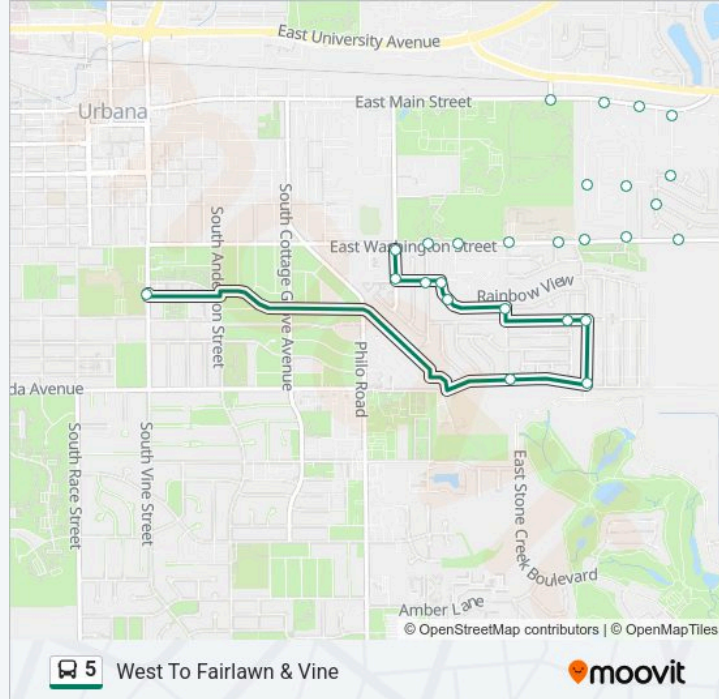

Stops: 10

Trip Duration: 9 min

Line Summary:

Direction: West To Fairlawn & Vine

26 stops

[VIEW LINE SCHEDULE](#)

- Main & Smith (South Side)
- Main & Scottswood (Sw Corner)
- Main & Dewey (Sw Corner)
- Main & Brady (Sw Far Side)
- Brady & High (Nw Corner)
- Macarthur & California (Nw Corner)
- Washington & Macarthur (Nw Corner)
- Washington & Scottswood (Ne Far Side)
- Scottswood & Illinois (Se Corner)
- Dodson & Illinois (Ne Corner)
- Dodson & Washington (Nw Corner)
- Washington & Timothy Tr. (North Side)
- Washington & Kinch (North Side)
- Washington & Rainbow View (North Side)
- Washington & Lanore (North Side)
- Washington & Lierman (Sw Far Side)
- Lierman & Hunter (Nw Corner)
- Hunter & Lanore (Sw Corner)

5 bus Info

Direction: West To Fairlawn & Vine

Stops: 26

Trip Duration: 13 min

Line Summary:

Hunter & Country Squire (Sw Corner)

Country Squire Ct. (Nw)

Country Squire & Kinch (Sw Corner)

Michigan & Greenridge (Sw Corner)

Michigan & Smith (Sw Corner)

Florida & Smith (Nw Corner)

Florida & Kinch (Ne Corner)

Urbana Middle School

Direction: East To Country Squire

35 stops

[VIEW LINE SCHEDULE](#)

5 bus Info

Direction: East To Country Squire

Stops: 35

Trip Duration: 41 min

Line Summary:

Washington & Lanore (Sw Corner)

Washington & Rainbow View (Sw Corner)

Washington & Kinch (Sw Corner)