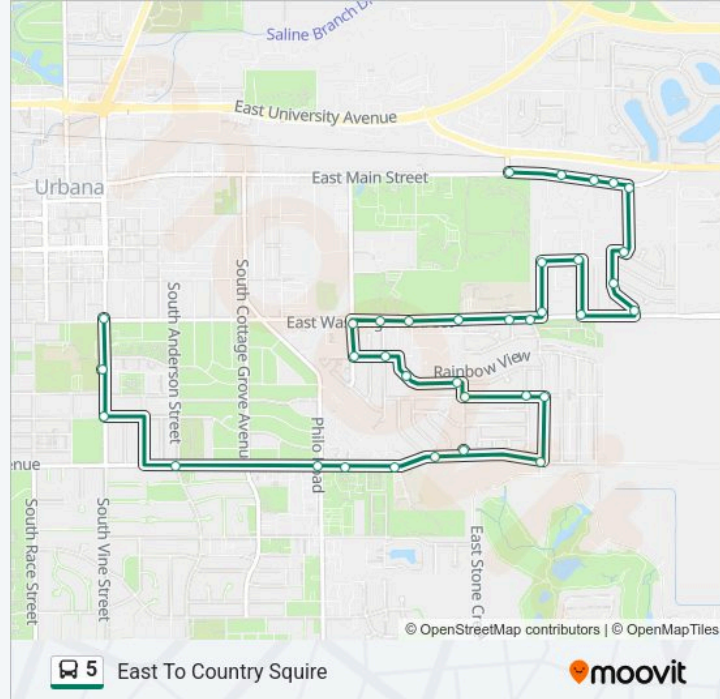

5 bus Info

Direction: East To Country Squire

Stops: 35

Trip Duration: 41 min

Line Summary:

Washington & Lanore (Sw Corner)

Washington & Rainbow View (Sw Corner)

Washington & Kinch (Sw Corner)

Washington & Timothy Tr. (Sw Corner)

Washington & Smith (Sw Corner)

Dodson & Washington (Ne Far Side)

Dodson & Illinois (Se Corner)

Scottswood & Illinois (Sw Corner)

Washington & Scottswood (Nw Corner)

Washington & Macarthur (Ne Far Side)

Macarthur & California (Se Corner)

Brady & High (Sw Corner)

Main & Brady (Se Corner)

Main & Ennis (North Side)

Main & Dewey (North Side)

Main & Scottswood (North Side)

Main & Smith (Ne Corner)

Direction: West To Race & Iowa

19 stops

[VIEW LINE SCHEDULE](#)

Main & Smith (South Side)

Main & Scottswood (Sw Corner)

Main & Dewey (Sw Corner)

Main & Brady (Sw Far Side)

Brady & High (Nw Corner)

Macarthur & California (Nw Corner)