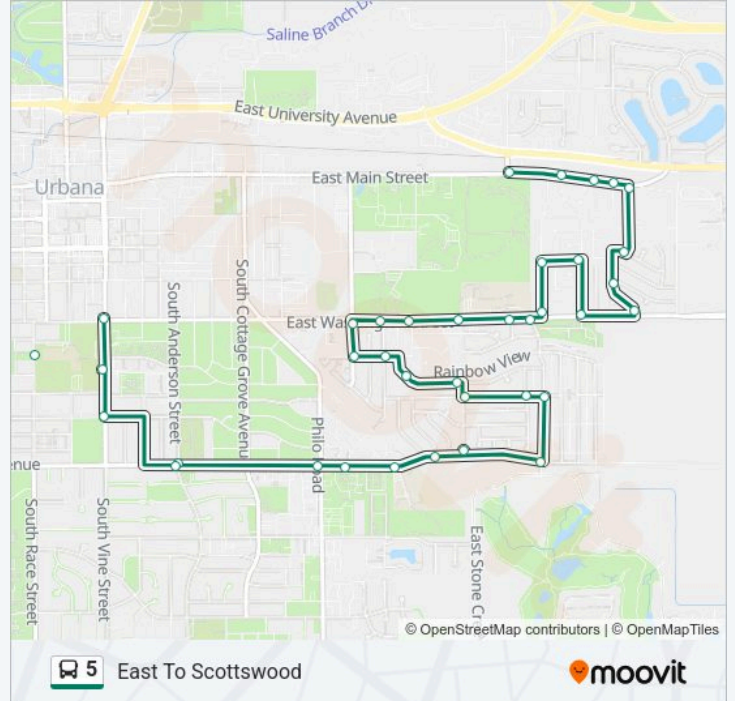

5 bus Info

Direction: East To Scottswood

Stops: 37

Trip Duration: 25 min

Line Summary:

Lierman & Hunter (Ne Corner)

Washington & Lierman (Se Corner)

Washington & Lanore (Sw Corner)

Washington & Rainbow View (Sw Corner)

Washington & Kinch (Sw Corner)

Washington & Timothy Tr. (Sw Corner)

Washington & Smith (Sw Corner)

Dodson & Washington (Ne Far Side)

Dodson & Illinois (Se Corner)

Scottswood & Illinois (Sw Corner)

Washington & Scottswood (Nw Corner)

Washington & Macarthur (Ne Far Side)

Macarthur & California (Se Corner)

Brady & High (Sw Corner)

Main & Brady (Se Corner)

Main & Ennis (North Side)

Main & Dewey (North Side)

Main & Scottswood (North Side)

Main & Smith (Ne Corner)

5 bus time schedules and route maps are available in an offline PDF at moovitapp.com. Use the Moovit App to see live bus times, train schedule or subway schedule, and step-by-step directions for all public transit in Champaign - Urbana, IL.