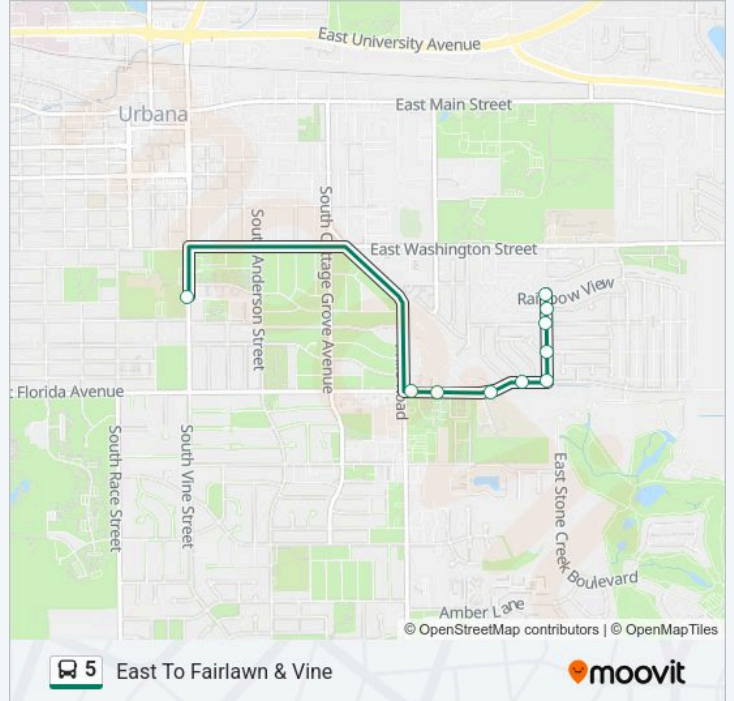

 **5 Line**

East To Fairlawn & Vine

Get The App

The 5 bus line (East To Fairlawn & Vine) has 5 routes. For regular weekdays, their operation hours are:
(1) East To Fairlawn & Vine: 8:16 AM(2) West To Fairlawn & Vine: 8:08 AM-8:18 AM(3) East To Country Squire: 2:24 PM(4) West To Race & Iowa: 7:29 AM(5) East To Scottswood: 2:28 PM-3:35 PM
Use the Moovit App to find the closest 5 bus station near you and find out when is the next 5 bus arriving.

Direction: East To Fairlawn & Vine

10 stops

[VIEW LINE SCHEDULE](#)

- Kinch & Rainbow View (Nw Corner)
- Country Squire & Kinch (Nw Corner)
- Michigan & Kinch (Nw Corner)
- Vermont & Kinch (Nw Corner)
- Florida & Kinch (Nw Corner)
- Florida & Curtiss (Ne Corner)
- Florida & James Cherry (Ne Corner)
- Florida & Adams (Ne Corner)
- Florida & Philo (Ne Corner)
- Urbana Middle School

Stops: 10

Trip Duration: 9 min

Line Summary:

Direction: West To Fairlawn & Vine

26 stops

[VIEW LINE SCHEDULE](#)

- Main & Smith (South Side)
- Main & Scottswood (Sw Corner)
- Main & Dewey (Sw Corner)
- Main & Brady (Sw Far Side)
- Brady & High (Nw Corner)
- Macarthur & California (Nw Corner)
- Washington & Macarthur (Nw Corner)
- Washington & Scottswood (Ne Far Side)
- Scottswood & Illinois (Se Corner)
- Dodson & Illinois (Ne Corner)
- Dodson & Washington (Nw Corner)
- Washington & Timothy Tr. (North Side)
- Washington & Kinch (North Side)
- Washington & Rainbow View (North Side)
- Washington & Lanore (North Side)
- Washington & Lierman (Sw Far Side)
- Lierman & Hunter (Nw Corner)
- Hunter & Lanore (Sw Corner)

5 bus Info

Direction: West To Fairlawn & Vine

Stops: 26

Trip Duration: 13 min

Line Summary:

Hunter & Country Squire (Sw Corner)

Country Squire Ct. (Nw)

Country Squire & Kinch (Sw Corner)