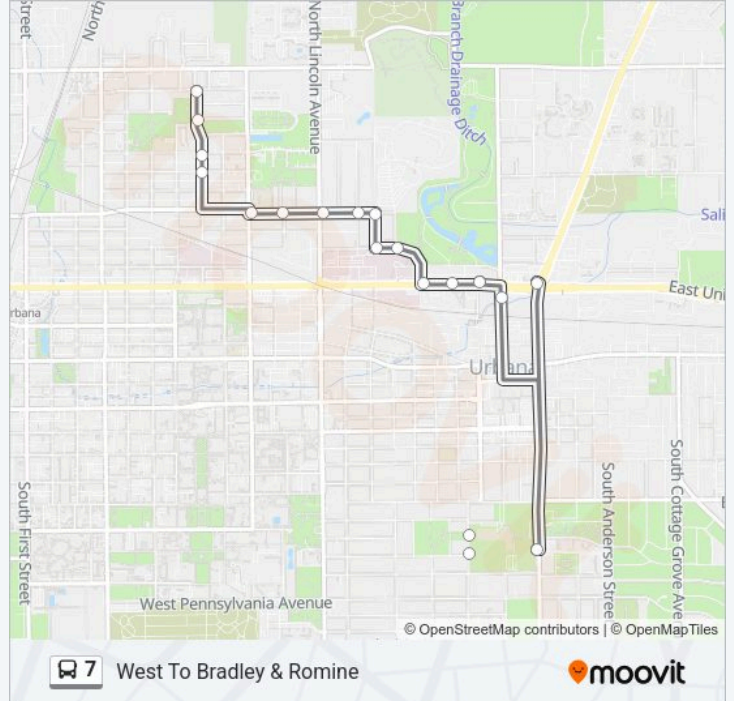

 7 Line

West To Bradley & Romine

Get The App

The 7 bus line (West To Bradley & Romine) has 7 routes. For regular weekdays, their operation hours are:  
 (1) West To Bradley & Romine: 2:18 PM-3:34 PM(2) West To John & Crescent: 7:05 AM-7:35 AM(3) East To State & Green: 7:00 AM(4) West To Williamsburg & Mattis: 2:48 PM-3:25 PM(5) East To Race & Iowa: 7:30 AM(6) East To Fifth & Beardsley: 2:34 PM-3:30 PM(7) East To Fairlawn & Vine: 8:09 AM-8:10 AM  
 Use the Moovit App to find the closest 7 bus station near you and find out when is the next 7 bus arriving.

**Direction: West To Bradley & Romine**

19 stops

[VIEW LINE SCHEDULE](#)

- Race & Indiana (Se Corner)
- Urbana High School
- University & Vine (Nw Corner)
- Broadway & University (Se Corner)
- Urbana Middle School
- University & Race (Ne Corner)
- University & Central (Ne Corner)
- University & Mccullough (Ne Corner)
- Church & Orchard (Ne Corner)
- Coler & Church (Ne Corner)
- Coler & Fairview (Se Corner)
- Fairview & Busey (Ne Corner)
- Fairview & Lincoln (Ne Corner)
- Fairview & Harvey (Ne Corner)
- Fairview & Goodwin (Ne Corner)
- Beech & Romine (Se Corner)
- Romine & Eads (Se Corner)
- Romine & Tremont (Se Corner)
- Romine & Beardsley (Se Corner)

**7 bus Time Schedule**

West To Bradley & Romine Route Timetable:

Monday	2:18 PM-3:34 PM
Tuesday	2:18 PM-3:34 PM
Wednesday	1:38 PM-2:23 PM
Thursday	2:18 PM-3:34 PM
Friday	2:18 PM-3:34 PM
Saturday	Not Operational
Sunday	Not Operational

**7 bus Info**

**Direction:** West To Bradley & Romine

**Stops:** 19

**Trip Duration:** 18 min

**Line Summary:**

**Direction: West To John & Crescent**

15 stops

[VIEW LINE SCHEDULE](#)