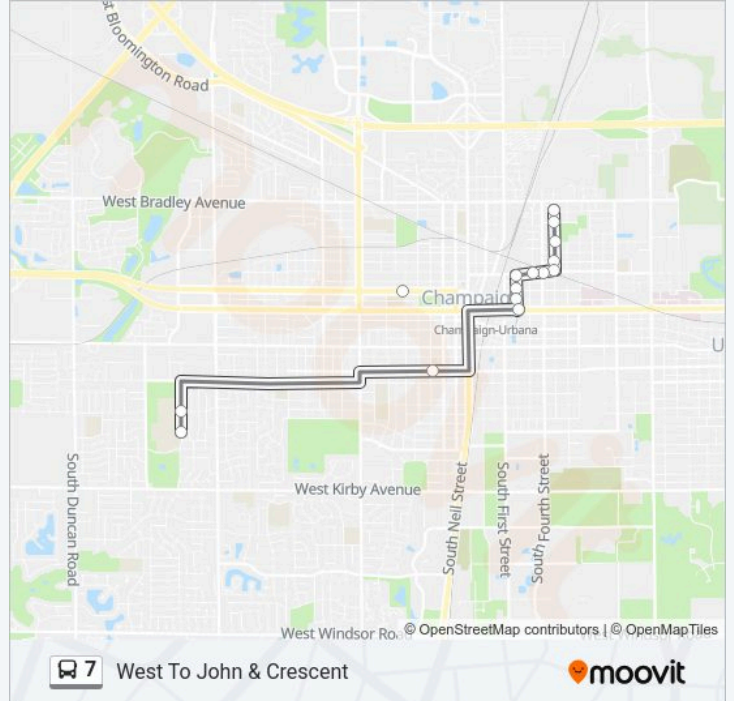

**Direction: West To Bradley & Romine**

19 stops

[VIEW LINE SCHEDULE](#)

- Race & Indiana (Se Corner)
- Urbana High School
- University & Vine (Nw Corner)
- Broadway & University (Se Corner)
- Urbana Middle School
- University & Race (Ne Corner)
- University & Central (Ne Corner)
- University & Mccullough (Ne Corner)
- Church & Orchard (Ne Corner)
- Coler & Church (Ne Corner)
- Coler & Fairview (Se Corner)
- Fairview & Busey (Ne Corner)
- Fairview & Lincoln (Ne Corner)
- Fairview & Harvey (Ne Corner)
- Fairview & Goodwin (Ne Corner)
- Beech & Romine (Se Corner)
- Romine & Eads (Se Corner)
- Romine & Tremont (Se Corner)
- Romine & Beardsley (Se Corner)

**7 bus Info**

**Direction:** West To Bradley & Romine

**Stops:** 19

**Trip Duration:** 18 min

**Line Summary:**

**Direction: West To John & Crescent**

15 stops

[VIEW LINE SCHEDULE](#)

**7 bus Info**

**Direction:** West To John & Crescent

**Stops:** 15

**Trip Duration:** 22 min

**Line Summary:**

## Direction: East To State & Green

44 stops

[VIEW LINE SCHEDULE](#)

- Duncan & Clayton (Nw Corner)
- Clayton & Creve Coeur (Ne Corner)
- Clayton & Bellerieve (Ne Corner)
- Crestwood & Clayton (Ne Corner)
- Crestwood & Katie Lynn (Se Corner)
- Crestwood & Edward Hoffman (Se Corner)
- Crestwood & Bradley (Se Corner)
- Alpine & Timberline (Se Corner)
- Valerie & Alpine (Se Corner)
- Valerie & Meaghan (Ne Corner)
- Bonnie Blair & Amy (Se Corner)
- Bonnie Blair & Gold Medal (Se Corner)
- Pomona & Ed Hoffman (Nw Corner)
- Pomona & Santa Ana (Nw Corner)
- Clayton & Pomona (Nw Corner)
- Clayton & Compton (South Side)
- Clayton & Hilltop (Sw Corner)
- Clayton & Higgins (East Side)