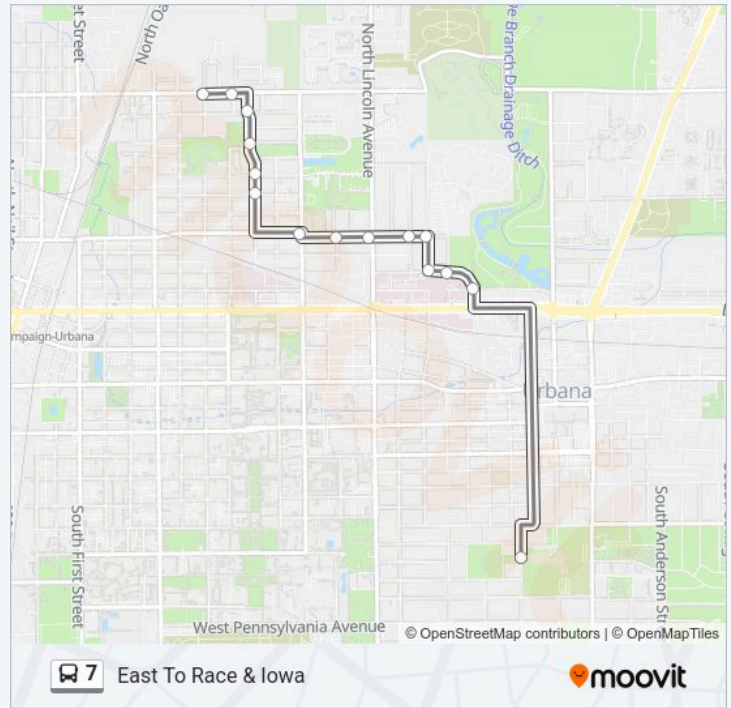

### Direction: East To Race & Iowa

15 stops

[VIEW LINE SCHEDULE](#)

Sixth & Bradley (Sw Corner)

Bradley & Carver (Sw Corner)

Romine & Beardsley (Nw Corner)

Romine & Tremont (Nw Corner)

Beech & Romine (Nw Corner)

Beslin & Goodwin (Sw Corner)

Fairview & Harvey (Sw Corner)

Fairview & Lincoln (Sw Corner)

Fairview & Busey (Sw Corner)

Coler & Fairview (Sw Corner)

Coler & Church (Nw Corner)

Church & Orchard (Sw Corner)

### 7 bus Info

**Direction:** East To Race & Iowa

**Stops:** 15

**Trip Duration:** 15 min

**Line Summary:**

### Direction: East To Fifth & Beardsley

68 stops

[VIEW LINE SCHEDULE](#)

Crescent & William (West Side)

Crescent & Sangamon (Nw Corner)

Jefferson Middle School

Springfield & Kenwood (Se Corner)

Country Brook (North Side)