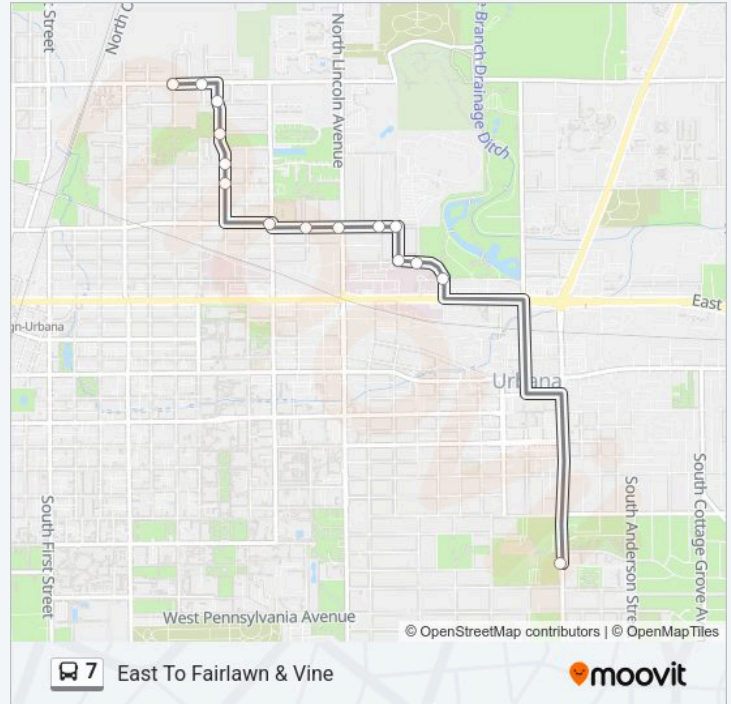

Town Center & Neil (Ne Corner)

Town Center & Moreland (Ne Corner)

Town Center & Menards (Ne Corner)

Town Center at Target (Ne Corner)

**Direction: East To Fairlawn & Vine**

15 stops

[VIEW LINE SCHEDULE](#)

Sixth & Bradley (Sw Corner)

### 7 bus Info

**Direction:** East To Fairlawn & Vine

**Stops:** 15

**Trip Duration:** 15 min

**Line Summary:**

7 bus time schedules and route maps are available in an offline PDF at [moovitapp.com](https://moovitapp.com). Use the Moovit App to see live bus times, train schedule or subway schedule, and step-by-step directions for all public transit in Champaign - Urbana, IL.