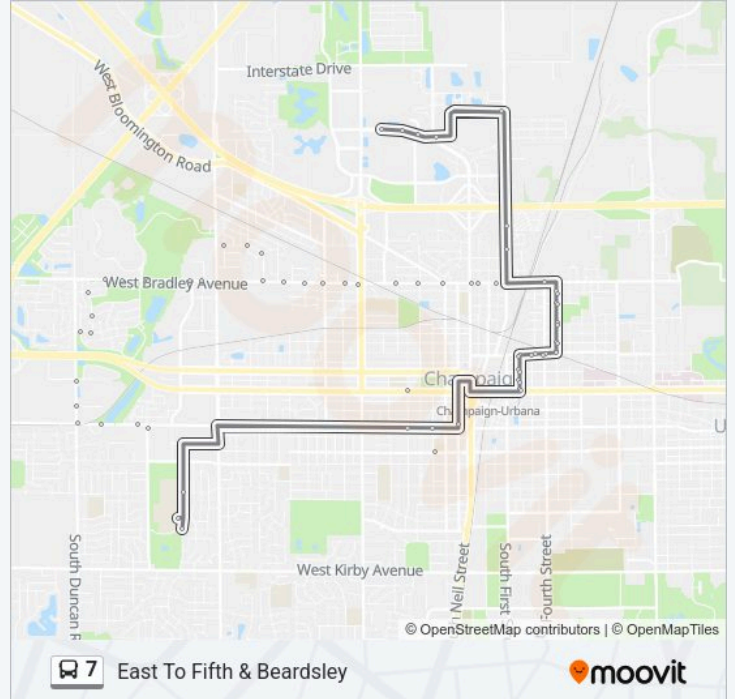

Bradley & Prospect (Sw Corner)

Harris & Bradley (Sw Corner)

Bradley & Elm (Sw Corner)

Bradley & State (Sw Corner)

Springfield & Prairie (Sw Corner)

Edison Middle School

Randolph & Springfield (Ne Far Side)

University & Lynn (Nw Corner)

University & Second (Ne Far Side)

Second & Park (Se Corner)

Second & Church (Se Corner)

Washington & Second (Se Corner)

Washington & Third (Sw Corner)

Washington & Fourth (Sw Corner)

Bradley & Neil (Sw Corner)

Bradley & Hickory (Sw Corner)

Bradley & Champaign (Sw Corner)

Fifth & Beardsley (Nw Corner)

Fifth & Eureka (Nw Corner)

Fifth & Grove (Nw Corner)

Fifth & Columbia (Se Corner)

Fifth & Grove (Se Corner)

Fifth & Eureka (Se Corner)

Town Center & Neil (Ne Corner)

Town Center & Moreland (Ne Corner)

Town Center & Menards (Ne Corner)

Town Center at Target (Ne Corner)

**Direction: East To Fairlawn & Vine**

15 stops

[VIEW LINE SCHEDULE](#)

Sixth & Bradley (Sw Corner)