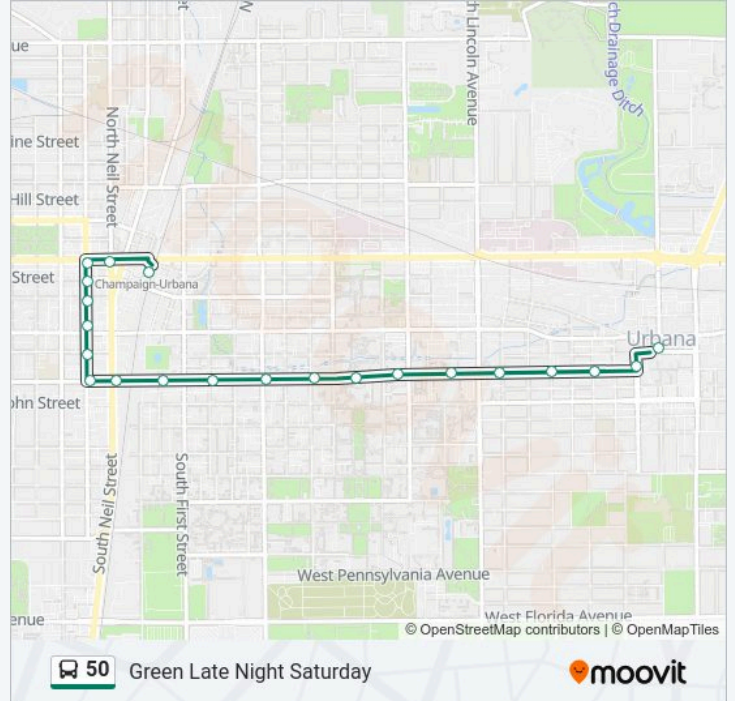

Use the Moovit App to find the closest 50 bus station near you and find out when is the next 50 bus arriving.

Direction: Illinois Terminal

21 stops

[VIEW LINE SCHEDULE](#)

- Lincoln Square
- Green & Race (Nw Corner)
- Green & Birch (Ne Corner)
- Green & Orchard (Ne Corner)
- Green & Busey (Nw Far Side)
- Green & Gregory (Nw Far Side)
- Green & Goodwin (Nw Far Side)
- Illini Union
- Green & Sixth (Ne Corner)
- Green & Fourth (Ne Corner)
- Green & Second (Ne Corner)
- Green & Locust (Ne Corner)
- Green & Neil (Ne Corner)
- Green & Randolph (Ne Corner)
- Randolph & Healey (Se Corner)
- Randolph & Springfield (Ne Far Side)
- Randolph & White (Se Corner)
- Randolph & Clark (Se Corner)
- University & Randolph (Se Corner)
- University & Neil (Sw Corner)
- Illinois Terminal

50 bus Info

Direction: Illinois Terminal

Stops: 21

Trip Duration: 12 min

Line Summary:

Direction: Lincoln Square

24 stops

[VIEW LINE SCHEDULE](#)

50 bus Info

Direction: Lincoln Square

Stops: 24

Trip Duration: 15 min

Line Summary:

Green & Busey (Sw Corner)

Green & Orchard (Sw Corner)

Green & Birch (Sw Corner)

Green & Race (Ne Far Side)

Race & Main (Se Corner)

Lincoln Square

50 bus time schedules and route maps are available in an offline PDF at moovitapp.com. Use the Moovit App to see live bus times, train schedule or subway schedule, and step-by-step directions for all public transit in Champaign - Urbana, IL.