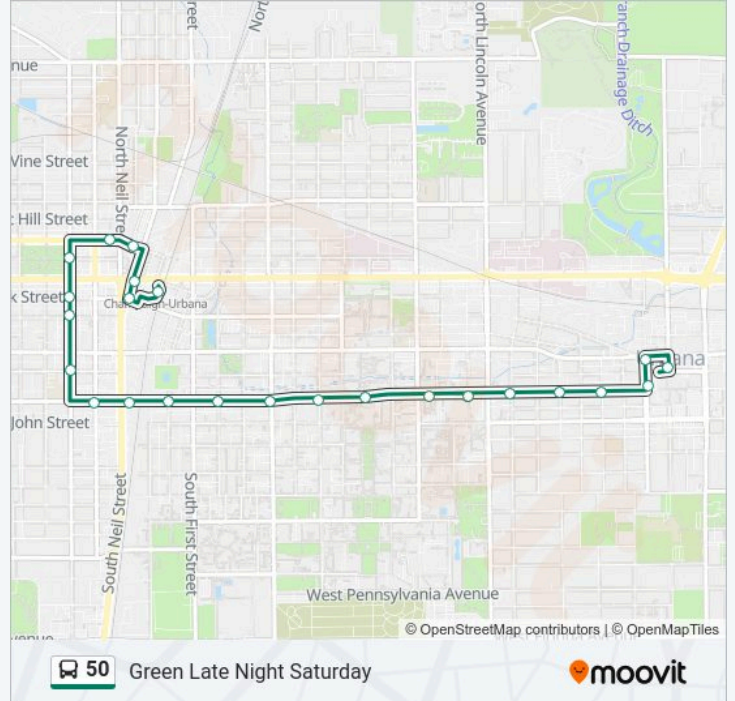

50 bus Info

Direction: Illinois Terminal

Stops: 21

Trip Duration: 12 min

Line Summary:

Direction: Lincoln Square

24 stops

[VIEW LINE SCHEDULE](#)

- Illinois Terminal
- Walnut & Logan (Ne Corner)
- Walnut & University (Se Corner)
- Main & Fremont (Ne Corner)
- Church & Neil (Nw Far Side)
- State & Park (Nw Corner)
- State & Clark (Nw Corner)
- State & White (Nw Corner)
- State & Healey (Nw Corner)
- Green & Randolph (Sw Corner)
- Green & Neil (Se Far Side)
- Green & Locust (Sw Corner)
- Green & Second (Sw Corner)
- Green & Fourth (Sw Corner)
- Green & Sixth (Sw Corner)
- Illini Union
- Green & Goodwin (Se Far Side)
- Green & Gregory (South Side)

50 bus Info

Direction: Lincoln Square

Stops: 24

Trip Duration: 15 min

Line Summary:

Green & Busey (Sw Corner)

Green & Orchard (Sw Corner)

Green & Birch (Sw Corner)

Green & Race (Ne Far Side)

Race & Main (Se Corner)

Lincoln Square

50 bus time schedules and route maps are available in an offline PDF at moovitapp.com. Use the Moovit App to see live bus times, train schedule or subway schedule, and step-by-step directions for all public transit in Champaign - Urbana, IL.