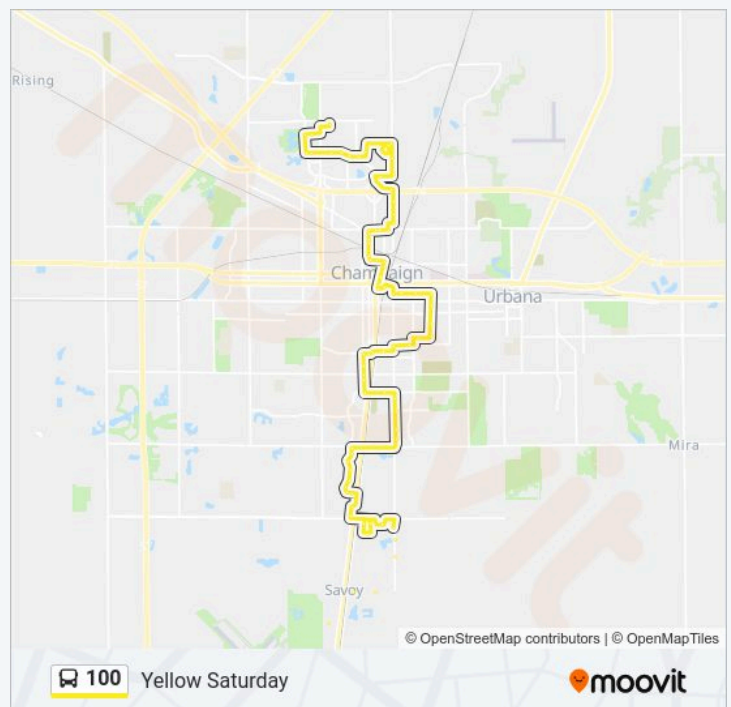

Woodfield & Arbor Town (Se Corner)

Burwash & Woodfield (Ne Corner)

Lyndhurst & Burwash (Ne Corner)

Lyndhurst & Lyndhurst Village Ct. (Se)

Lyndhurst & Arbours Drive (East Side)

Lyndhurst & Old Maple Lane (Se Corner)

Lyndhurst & Park Ln (Se Corner)

Lyndhurst & Bedford (Se Corner)

Fox & Windsor (Se Corner)

Ashton Woods (East Side)

First & Gerty (Se Corner)

First & Hazelwood (Se Corner)

First at Ihotel

St. Mary's & Oak (Ne Corner)

Fox & State (Ne Corner)

State & Trade Center Dr. (Se Corner)

Kirby & State (Se Corner)

100 bus Time Schedule

Champaign Walmart Route Timetable:

Monday	Not Operational
Tuesday	Not Operational
Wednesday	Not Operational
Thursday	Not Operational
Friday	Not Operational
Saturday	6:28 AM-5:22 PM
Sunday	Not Operational

100 bus Info

Direction: Champaign Walmart

Stops: 79

Trip Duration: 65 min

Line Summary:

State & Birch (Se Corner)

State & Hessel (Se Corner)

Hessel & Randolph (South Side)