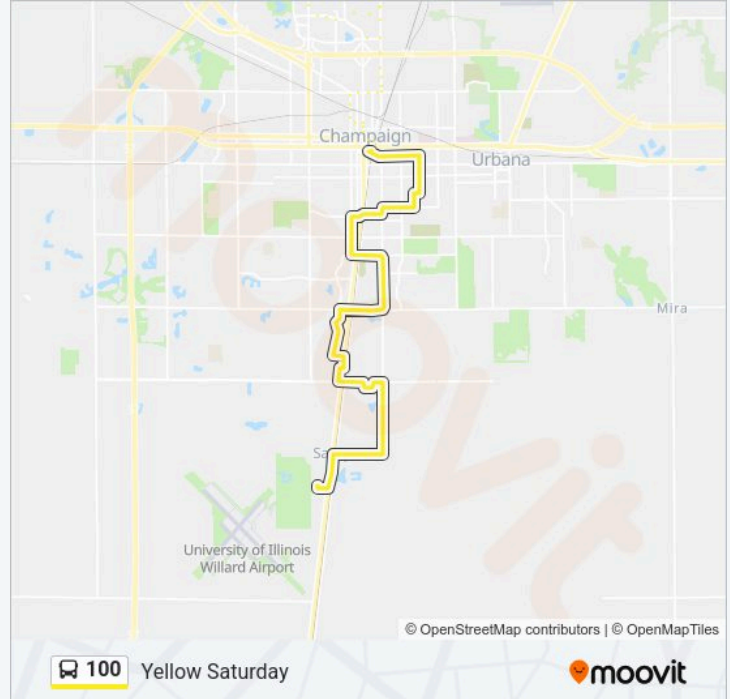

Marketview at Marketview Center (Ne)

Anthony And Market (Sw)

Market & Tulip Tree (West Side Shelter)

Market & Tower (West Side)

Market at Bristol Park (Nw Corner)

Market & Bradley (Nw Corner)

Bradley & Champaign (Ne Corner)

Bradley & Hickory (Ne Corner)

Randolph & Bradley (Ne Corner)

State & Beardsley (Nw Corner)

State & Tremont (Nw Corner)

State & Vine (Nw Corner)

Randolph & Columbia (Sw Corner)

Neil & Columbia (Sw Corner)

Neil & Washington (Nw Corner)

Neil & Hill (Nw Corner)

Main & Walnut (Sw Corner)

Main & Chestnut (Sw Corner)

Illinois Terminal

Logan & First (Sw Corner)

White & Second (Se Far Side)

White Street Mid-Block (South Side)

Wright & Stoughton (Nw Corner)

Wright & Healey (Nw Corner)

Transit Plaza

Wright & Chalmers (Nw Corner)

Sixth & Armory (Sw Far Side)

Gregory at Ikenberry Commons (North)

First & Gregory (Ne Corner)

First & Stadium (Nw Corner)

Stadium & Oak (Nw Far Side)

Neil & Stadium (Ne Corner)