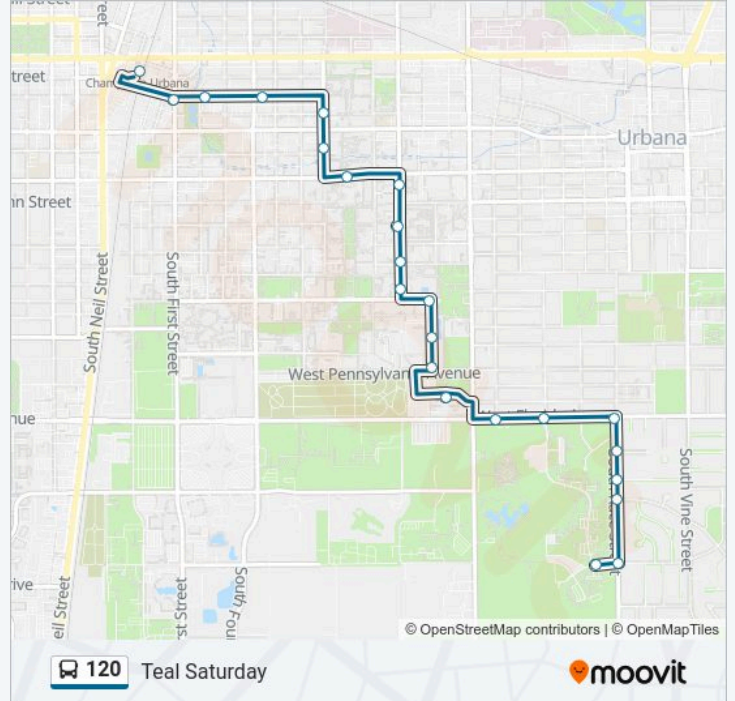

Illini Union

Wright & Healey (East Side)

White & Wright (Se Corner)

White Street Mid-Block (North Side)

White & Second (Ne Corner)

White & First (Ne Corner)

**120 bus Time Schedule**

Illinois Terminal Route Timetable:

## Illinois Terminal

### 120 bus Info

**Direction:** Orchard Downs

**Stops:** 23

**Trip Duration:** 20 min

**Line Summary:**

Race & Meadow (West Side)

Race & Montclair (West Side)

Race & Mumford (West Side)

George Huff & Race (Nw Corner)

Orchard Downs South Shelter

120 bus time schedules and route maps are available in an offline PDF at [moovitapp.com](https://moovitapp.com). Use the Moovit App to see live bus times, train schedule or subway schedule, and step-by-step directions for all public transit in Champaign - Urbana, IL.