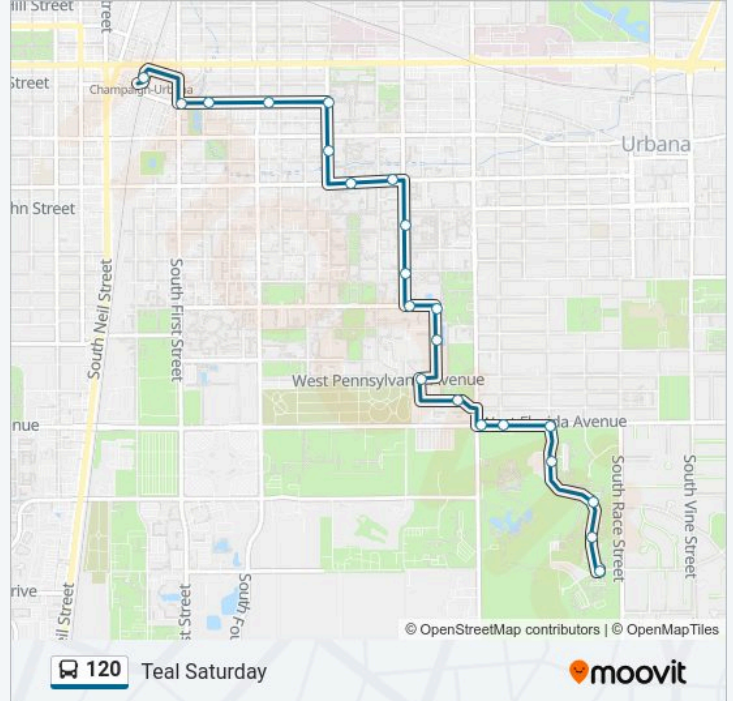

Illini Union

Wright & Healey (East Side)

White & Wright (Se Corner)

White Street Mid-Block (North Side)

White & Second (Ne Corner)

White & First (Ne Corner)

**120 bus Time Schedule**

Illinois Terminal Route Timetable:

## Illinois Terminal

### Direction: Orchard Downs

23 stops

[VIEW LINE SCHEDULE](#)

Illinois Terminal

Logan & First (Sw Corner)

White & Second (Se Far Side)

White Street Mid-Block (South Side)

Wright & Stoughton (Nw Corner)

### 120 bus Info

**Direction:** Orchard Downs

**Stops:** 23

**Trip Duration:** 20 min

**Line Summary:**

Race & Meadow (West Side)

Race & Montclair (West Side)

Race & Mumford (West Side)