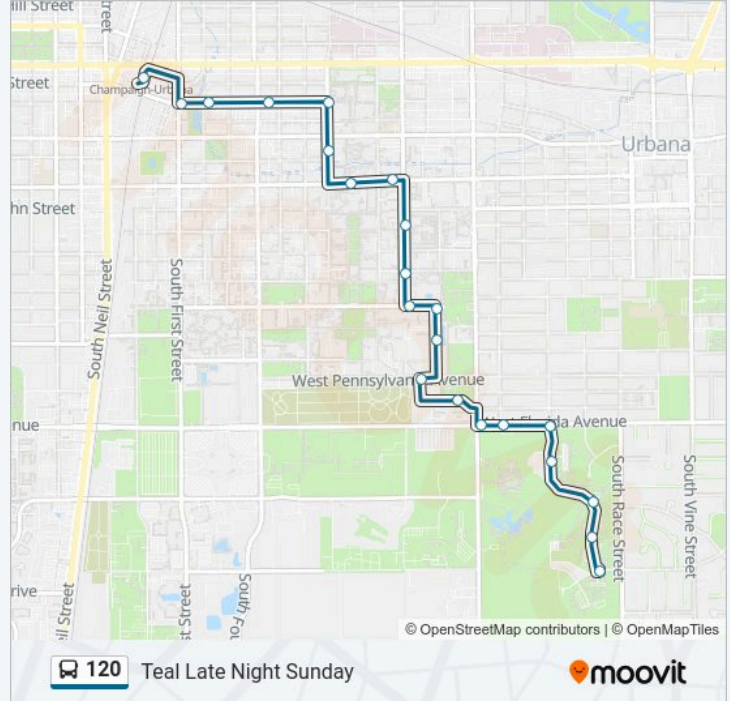

Use the Moovit App to find the closest 120 bus station near you and find out when is the next 120 bus arriving.

Direction: Illinois Terminal

22 stops

[VIEW LINE SCHEDULE](#)

- Orchard Downs South Shelter
- Orchard Downs Mid-South (East)
- Orchard Downs Mid-North (East)
- Orchard Downs North Shelter (East)
- Florida & Orchard (Se Corner)
- Florida & Busey (Ne Corner)
- Florida & Lincoln (Ne Corner)
- Par (North Side Shelter)
- Penn & Maryland (Se Corner)
- Plant Sciences Lab (East Side)
- Gregory & Dorner (Se Corner)
- Goodwin & Gregory (Ne Corner)
- Goodwin & Nevada (Se Corner)
- Krannert Center (East Side Shelter)
- Green & Goodwin (Nw Far Side)
- Illini Union
- Wright & Healey (East Side)
- White & Wright (Se Corner)
- White Street Mid-Block (North Side)
- White & Second (Ne Corner)
- White & First (Ne Corner)

120 bus Info

Direction: Illinois Terminal

Stops: 22

Trip Duration: 19 min

Line Summary:

Illinois Terminal

Direction: Orchard Downs

23 stops

[VIEW LINE SCHEDULE](#)

Illinois Terminal

Logan & First (Sw Corner)

White & Second (Se Far Side)

White Street Mid-Block (South Side)

Wright & Stoughton (Nw Corner)

Wright & Healey (Nw Corner)

Illini Union

120 bus Info

Direction: Orchard Downs

Stops: 23

Trip Duration: 20 min

Line Summary:

Race & Meadow (West Side)

Race & Montclair (West Side)

Race & Mumford (West Side)