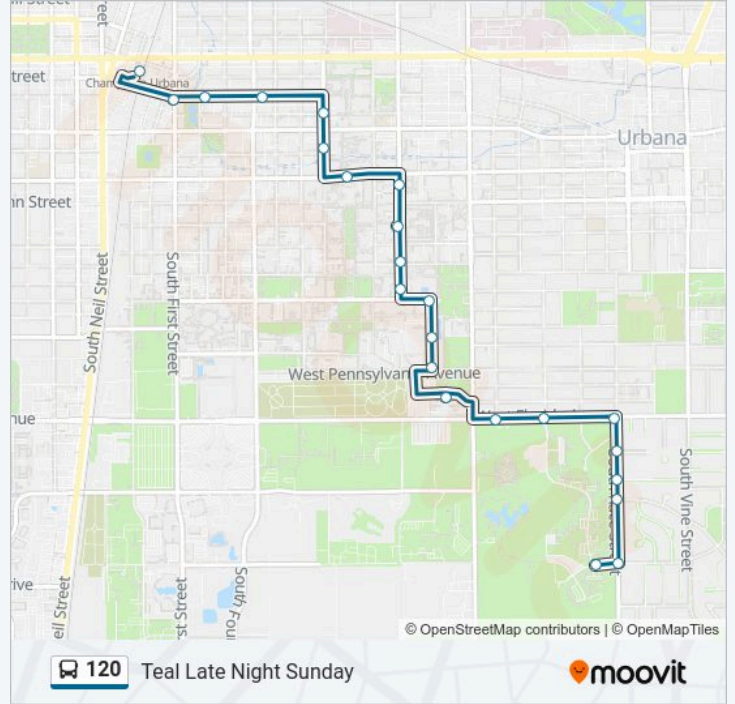

120 bus Info

Direction: Illinois Terminal

Stops: 22

Trip Duration: 19 min

Line Summary:

Illinois Terminal

Direction: Orchard Downs

23 stops

[VIEW LINE SCHEDULE](#)

Illinois Terminal

Logan & First (Sw Corner)

White & Second (Se Far Side)

White Street Mid-Block (South Side)

Wright & Stoughton (Nw Corner)

Wright & Healey (Nw Corner)

Illini Union

120 bus Info

Direction: Orchard Downs

Stops: 23

Trip Duration: 20 min

Line Summary:

Race & Meadow (West Side)

Race & Montclair (West Side)

Race & Mumford (West Side)

George Huff & Race (Nw Corner)

Orchard Downs South Shelter

120 bus time schedules and route maps are available in an offline PDF at moovitapp.com. Use the Moovit App to see live bus times, train schedule or subway schedule, and step-by-step directions for all public transit in Champaign - Urbana, IL.