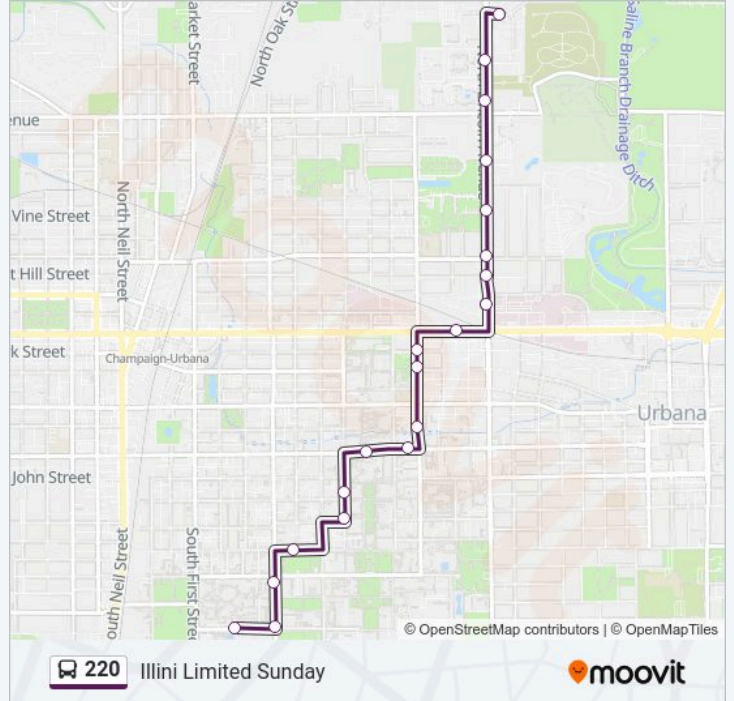

Use the Moovit App to find the closest 220 bus station near you and find out when is the next 220 bus arriving.

**Direction: Arc**

20 stops

[VIEW LINE SCHEDULE](#)

Lincoln &amp; Killarney (Ne Corner)

Lincoln &amp; Kettering Park (Nw Corner)

Fourth &amp; Peabody (Nw Corner)

Activities &amp; Recreation (North Side)

**220 bus Time Schedule**

Arc Route Timetable:

Monday	Not Operational
Tuesday	Not Operational
Wednesday	Not Operational
Thursday	Not Operational
Friday	Not Operational
Saturday	Not Operational
Sunday	8:42 AM-5:42 PM

**220 bus Info****Direction:** Arc**Stops:** 20**Trip Duration:** 16 min**Line Summary:**

**Direction: Lincoln & Killarney**

20 stops

[VIEW LINE SCHEDULE](#)

- Activities & Recreation (North Side)
- First & Stadium (Se Corner)
- First & Gregory (Se Corner)
- Gregory at Ikenberry Commons (South)
- Fifth & Armory (Sw Corner)
- Armory & Wright (Ne Far Side)
- Transit Plaza
- Illini Union
- Goodwin at Materials Research
- Goodwin & Main (Se Corner)
- University & Goodwin (Se Corner)
- Lincoln & Church (Se Corner)
- Fairview & Lincoln (Se Corner)
- Lincoln & Wascher (Se Corner)
- Lincoln at Atrium Apts (East Side)
- Lincoln & Bradley (Se Corner)
- Lincoln & Kettering Park (Se Far Side)
- Kettering & Linview (Sw Corner)

**220 bus Info**

**Direction:** Lincoln & Killarney

**Stops:** 20

**Trip Duration:** 19 min

**Line Summary:**

Linview & Killarney (Se Corner)

Lincoln & Killarney (Ne Corner)

220 bus time schedules and route maps are available in an offline PDF at [moovitapp.com](https://moovitapp.com). Use the Moovit App to see live bus times, train schedule or subway schedule, and step-by-step directions for all public transit in Champaign - Urbana, IL.