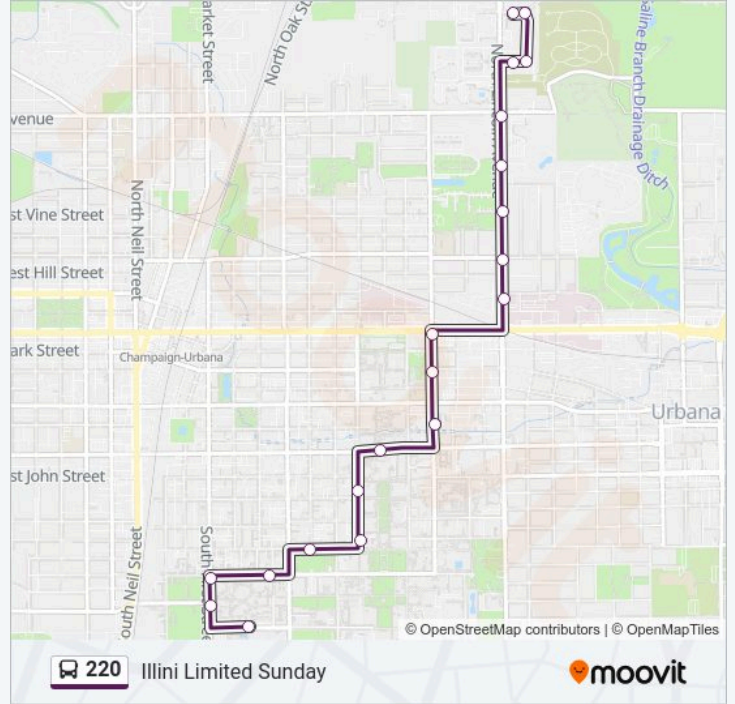

Use the Moovit App to find the closest 220 bus station near you and find out when is the next 220 bus arriving.

**Direction: Arc**

20 stops

[VIEW LINE SCHEDULE](#)

Lincoln &amp; Killarney (Ne Corner)

Lincoln &amp; Kettering Park (Nw Corner)

Linc Apartments

Onyx Apartments

Lincoln &amp; Wascher (Nw Corner)

Fairview &amp; Lincoln (Nw Corner)

Lincoln &amp; Hill (Nw Corner)

Lincoln &amp; Church (Sw Far Side)

Campus Circle (North Side)

Goodwin &amp; Clark (Nw Corner)

**220 bus Info****Direction:** Arc**Stops:** 20**Trip Duration:** 16 min**Line Summary:**

**Direction: Lincoln & Killarney**

20 stops

[VIEW LINE SCHEDULE](#)

- Activities & Recreation (North Side)
- First & Stadium (Se Corner)
- First & Gregory (Se Corner)
- Gregory at Ikenberry Commons (South)
- Fifth & Armory (Sw Corner)
- Armory & Wright (Ne Far Side)
- Transit Plaza
- Illini Union
- Goodwin at Materials Research
- Goodwin & Main (Se Corner)
- University & Goodwin (Se Corner)
- Lincoln & Church (Se Corner)
- Fairview & Lincoln (Se Corner)
- Lincoln & Wascher (Se Corner)
- Lincoln at Atrium Apts (East Side)
- Lincoln & Bradley (Se Corner)
- Lincoln & Kettering Park (Se Far Side)
- Kettering & Linview (Sw Corner)

**220 bus Info**

**Direction:** Lincoln & Killarney

**Stops:** 20

**Trip Duration:** 19 min

**Line Summary:**

Linview & Killarney (Se Corner)

Lincoln & Killarney (Ne Corner)

220 bus time schedules and route maps are available in an offline PDF at [moovitapp.com](https://moovitapp.com). Use the Moovit App to see live bus times, train schedule or subway schedule, and step-by-step directions for all public transit in Champaign - Urbana, IL.