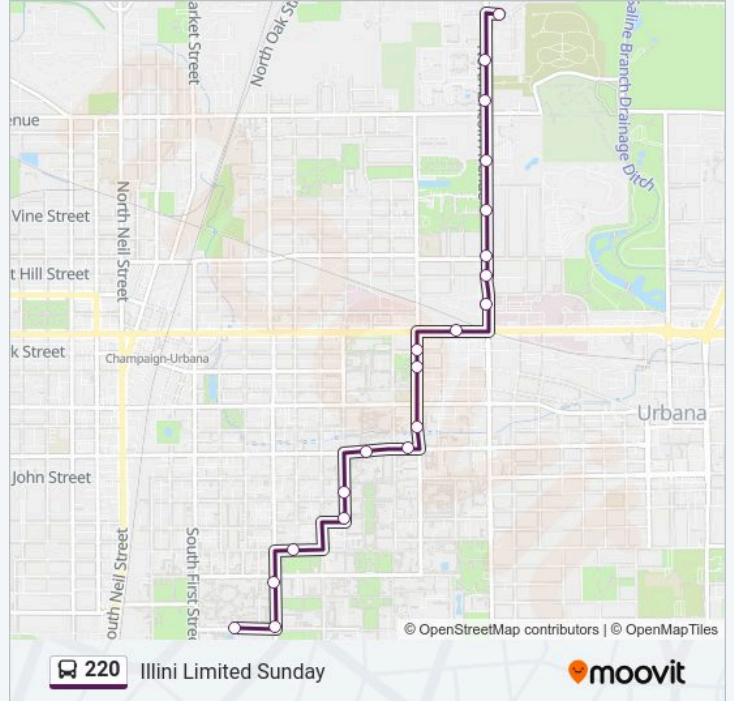

Use the Moovit App to find the closest 220 bus station near you and find out when is the next 220 bus arriving.

**Direction: Arc**

20 stops

[VIEW LINE SCHEDULE](#)

- Lincoln & Killarney (Ne Corner)
- Lincoln & Kettering Park (Nw Corner)
- Linc Apartments
- Onyx Apartments
- Lincoln & Wascher (Nw Corner)
- Fairview & Lincoln (Nw Corner)
- Lincoln & Hill (Nw Corner)
- Lincoln & Church (Sw Far Side)
- Campus Circle (North Side)
- Goodwin & Clark (Nw Corner)
- Goodwin & Main (Nw Corner)
- Goodwin at Ceramics Building
- Green & Goodwin (Nw Far Side)
- Illini Union
- Transit Plaza
- Wright & Chalmers (Nw Corner)
- Fifth & Armory (Nw Far Side)
- Fourth & Gregory (Sw Far Side)
- Fourth & Peabody (Nw Corner)
- Activities & Recreation (North Side)

**220 bus Time Schedule**

Arc Route Timetable:

Monday	Not Operational
Tuesday	Not Operational
Wednesday	Not Operational
Thursday	Not Operational
Friday	Not Operational
Saturday	Not Operational
Sunday	8:42 AM - 5:42 PM

**220 bus Info**

**Direction:** Arc

**Stops:** 20

**Trip Duration:** 16 min

**Line Summary:**

**Direction: Lincoln & Killarney**

20 stops

[VIEW LINE SCHEDULE](#)

**220 bus Info**

**Direction:** Lincoln & Killarney

**Stops:** 20

**Trip Duration:** 19 min

**Line Summary:**