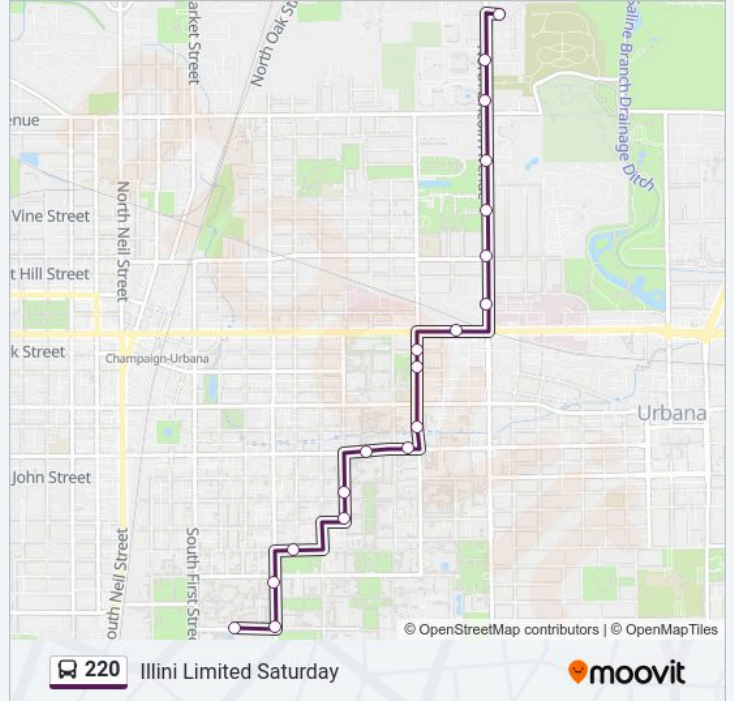

220 Line**Illini Limited Saturday**[Get The App](#)

The 220 bus line (Illini Limited Saturday) has 2 routes. For regular weekdays, their operation hours are:

(1) Arc: 7:02 AM-5:42 PM(2) Lincoln & Killarney: 6:58 AM-5:38 PM

Use the Moovit App to find the closest 220 bus station near you and find out when is the next 220 bus arriving.

Direction: Arc

19 stops

[VIEW LINE SCHEDULE](#)

Lincoln & Killarney (Ne Corner)
 Lincoln & Kettering Park (Nw Corner)
 Linc Apartments
 Onyx Apartments
 Lincoln & Wascher (Nw Corner)
 Fairview & Lincoln (Nw Corner)
 Lincoln & Church (Sw Far Side)
 Campus Circle (North Side)
 Goodwin & Clark (Nw Corner)
 Goodwin & Main (Nw Corner)
 Goodwin at Ceramics Building
 Green & Goodwin (Nw Far Side)
 Illini Union
 Transit Plaza
 Wright & Chalmers (Nw Corner)
 Fifth & Armory (Nw Far Side)
 Fourth & Gregory (Sw Far Side)
 Fourth & Peabody (Nw Corner)
 Activities & Recreation (North Side)

220 bus Info**Direction:** Arc**Stops:** 19**Trip Duration:** 16 min**Line Summary:**

Direction: Lincoln & Killarney

20 stops

[VIEW LINE SCHEDULE](#)

Activities & Recreation (North Side)

First & Stadium (Se Corner)

220 bus Info

Direction: Lincoln & Killarney

Stops: 20

Trip Duration: 19 min

Line Summary:

Linview & Killarney (Se Corner)

Lincoln & Killarney (Ne Corner)

220 bus time schedules and route maps are available in an offline PDF at moovitapp.com. Use the Moovit App to see live bus times, train schedule or subway schedule, and step-by-step directions for all public transit in Champaign - Urbana, IL.