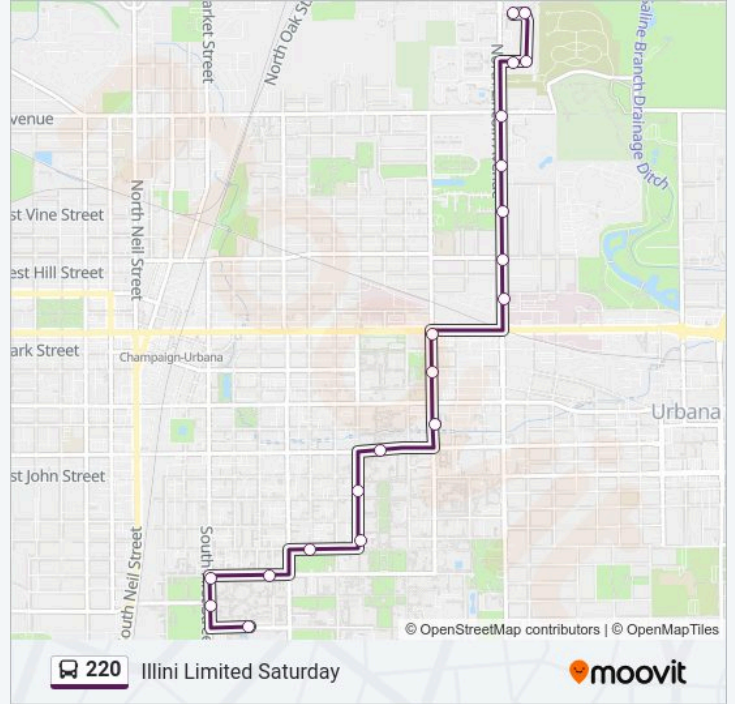

Use the Moovit App to find the closest 220 bus station near you and find out when is the next 220 bus arriving.

Direction: Arc

19 stops

[VIEW LINE SCHEDULE](#)

Lincoln & Killarney (Ne Corner)
 Lincoln & Kettering Park (Nw Corner)
 Linc Apartments
 Onyx Apartments
 Lincoln & Wascher (Nw Corner)
 Fairview & Lincoln (Nw Corner)
 Lincoln & Church (Sw Far Side)
 Campus Circle (North Side)
 Goodwin & Clark (Nw Corner)
 Goodwin & Main (Nw Corner)
 Goodwin at Ceramics Building
 Green & Goodwin (Nw Far Side)
 Illini Union
 Transit Plaza
 Wright & Chalmers (Nw Corner)
 Fifth & Armory (Nw Far Side)
 Fourth & Gregory (Sw Far Side)
 Fourth & Peabody (Nw Corner)
 Activities & Recreation (North Side)

220 bus Info**Direction:** Arc**Stops:** 19**Trip Duration:** 16 min**Line Summary:**

Direction: Lincoln & Killarney

20 stops

[VIEW LINE SCHEDULE](#)

Activities & Recreation (North Side)

First & Stadium (Se Corner)

Kettering & Linview (Sw Corner)

220 bus Time Schedule

Lincoln & Killarney Route Timetable:

Monday	Not Operational
Tuesday	Not Operational
Wednesday	Not Operational
Thursday	Not Operational
Friday	Not Operational
Saturday	6:58 AM-5:38 PM
Sunday	Not Operational

220 bus Info

Direction: Lincoln & Killarney

Stops: 20

Trip Duration: 19 min

Line Summary:

Linview & Killarney (Se Corner)

Lincoln & Killarney (Ne Corner)

220 bus time schedules and route maps are available in an offline PDF at moovitapp.com. Use the Moovit App to see live bus times, train schedule or subway schedule, and step-by-step directions for all public transit in Champaign - Urbana, IL.