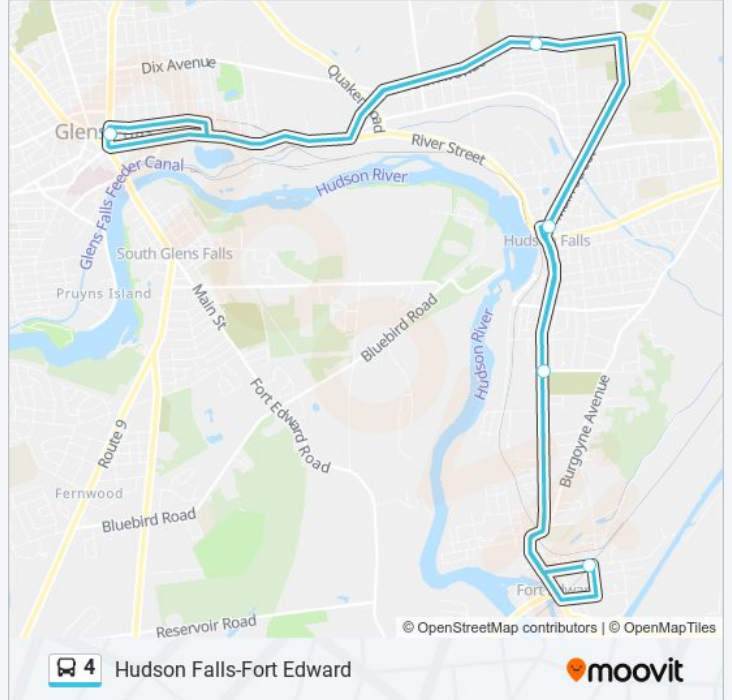

Direction: Weekday Service

9 stops

[VIEW LINE SCHEDULE](#)

- Ridge Street Terminal
- Dix Ave. & Feeder St.
- Main St. & Village Park
- Main St. & County Ctr.
- East St. Amtrak Station
- Main St. & County Ctr.
- Main St. & Village Park
- Boulevard & Feeder St.
- Ridge Street Terminal

4 bus Time Schedule

Weekday Service Route Timetable:

Sunday	Not Operational
Monday	6:20 AM - 6:10 PM
Tuesday	6:20 AM - 6:10 PM
Wednesday	6:20 AM - 6:10 PM
Thursday	6:20 AM - 6:10 PM
Friday	6:20 AM - 6:10 PM
Saturday	Not Operational

4 bus Info

Direction: Weekday Service

Stops: 9

Trip Duration: 50 min

Line Summary: