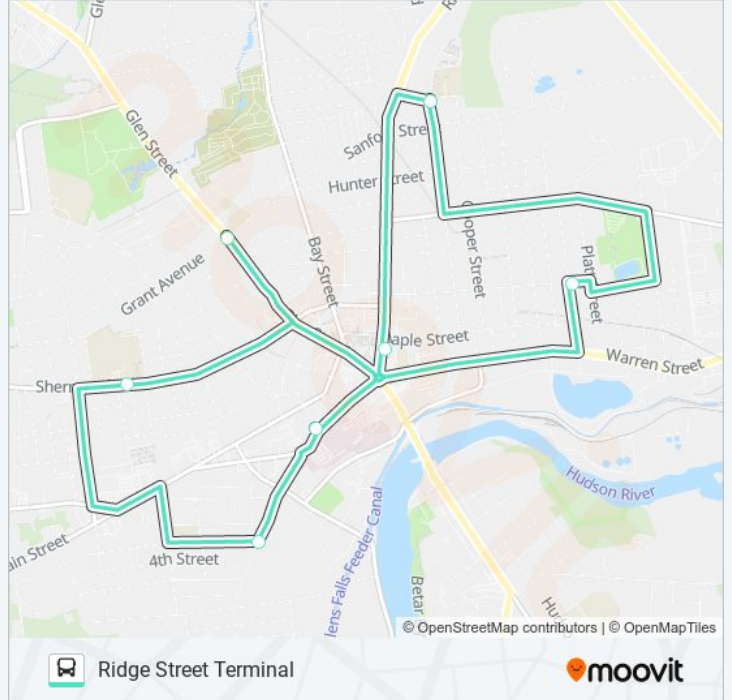

 **COMMUTER**

Ridge Street Terminal

Get The App

The COMMUTER bus line Ridge Street Terminal has one route. For regular weekdays, their operation hours are:

(1) Ridge Street Terminal: 7:55 AM - 3:00 PM

Use the Moovit App to find the closest COMMUTER bus station near you and find out when is the next COMMUTER bus arriving.

Direction: Ridge Street Terminal

8 stops

[VIEW LINE SCHEDULE](#)

- Ridge Street Terminal
- Sagamore:Jackson
- Lawrence:McDonald
- Hudson:South
- South:3rd
- Glens Falls High School
- Glen:& Grant
- Ridge Street Terminal

COMMUTER bus Time Schedule

Ridge Street Terminal Route Timetable:

Sunday	Not Operational
Monday	7:55 AM - 3:00 PM
Tuesday	7:55 AM - 3:00 PM
Wednesday	7:55 AM - 3:00 PM
Thursday	7:55 AM - 3:00 PM
Friday	7:55 AM - 3:00 PM
Saturday	Not Operational

COMMUTER bus Info

Direction: Ridge Street Terminal

Stops: 8

Trip Duration: 26 min

Line Summary:

COMMUTER bus time schedules and route maps are available in an offline PDF at moovitapp.com. Use the [Moovit App](#) to see live bus times, train schedule or subway schedule, and step-by-step directions for all public transit in Albany.