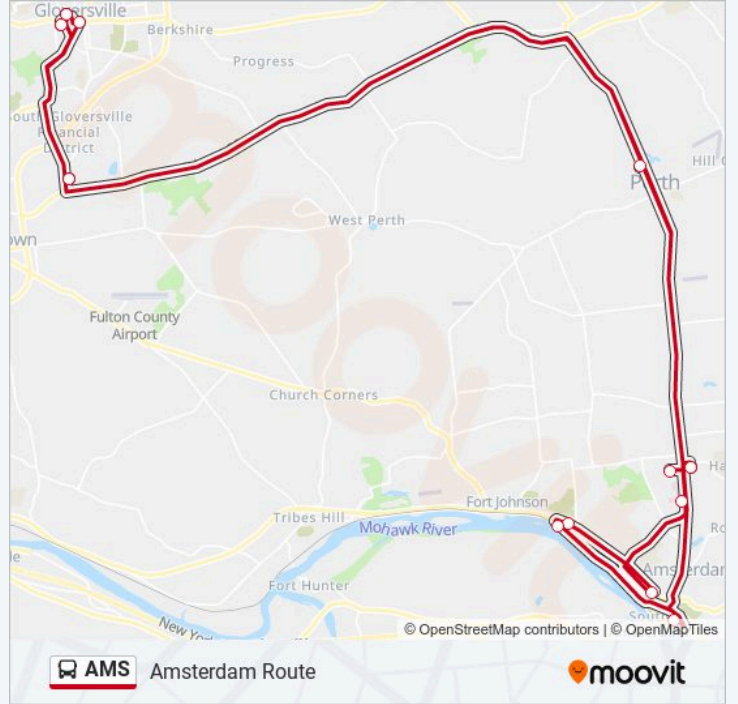

# Amsterdam Route

Get The App

The AMS bus line Amsterdam Route has one route. For regular weekdays, their operation hours are:

(1) Amsterdam: 7:45 AM - 2:05 PM

Use the Moovit App to find the closest AMS bus station near you and find out when is the next AMS bus arriving.

### Direction: Amsterdam

16 stops

[VIEW LINE SCHEDULE](#)

- Transit Building
- City Hall
- Gloversville Four Corners
- Ymca-Fulton County
- Perth Primary Care
- Walmart
- Target / Kohls
- Amsterdam Memorial Hospital
- New Dimensions In Health Care
- St. Mary's Hospital
- Amtrak
- Riverfront Center
- Walmart
- Ymca-Fulton County
- City Hall
- Transit Building

### AMS bus Info

**Direction:** Amsterdam  
**Stops:** 16  
**Trip Duration:** 110 min  
**Line Summary:**

AMS bus time schedules and route maps are available in an offline PDF at [moovitapp.com](https://moovitapp.com). Use the Moovit App to see live bus times, train schedule or subway schedule, and step-by-step directions for all public transit in Albany.