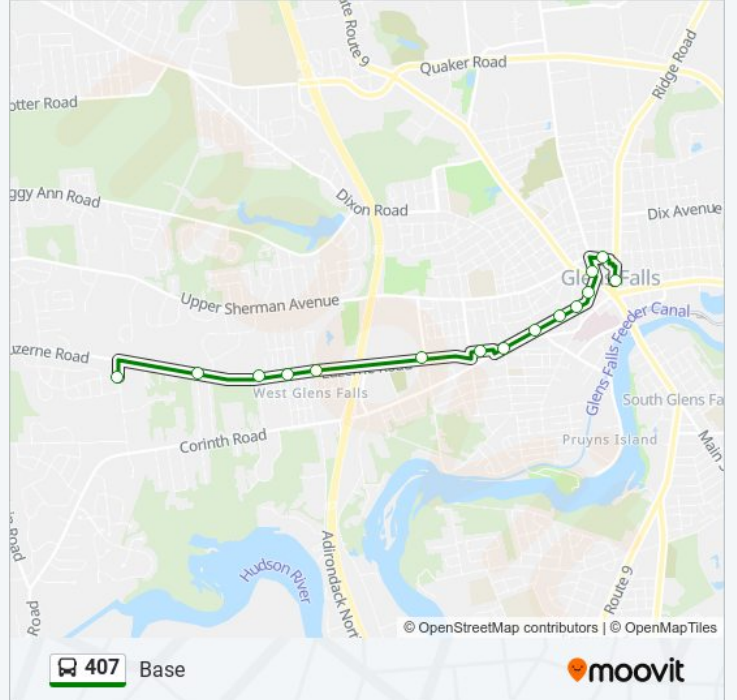

Direction: Base

17 stops

[VIEW LINE SCHEDULE](#)

Vandusen Rd & Herald Dr
Forest Park
Corinth Rd & Carey Rd
Corinth Rd & Big Bay Rd (Stewarts)
Main St & Ryan Ave
Main St & Pine St
Main St & @ 2nd St
Main St & Richardson St
Main St & Caroline St.
Main St & Larose St
Hudson Ave
Glens Falls Post Office
Hudson Ave & South St
Glens Falls Hospital
Hudson Ave & School St
Hudson Ave & Elm St
Ridge Street Terminal

407 bus Info

Direction: Base

Stops: 17

Trip Duration: 10 min

Line Summary:

Direction: Base

15 stops

[VIEW LINE SCHEDULE](#)

- Ridge Street Terminal
- E. Washington St (Rite Aid)
- Bay St & Maple St
- South St & Elm St.
- Broad St & Pine St
- Broad St & Delaware Ave
- Broad St & Mission St
- Broad St & Robertson St
- Hannaford
- Luzerne Rd & Veterans Rd
- Luzerne Rd & Sugarbush Rd
- Luzerne Rd & Indiana Ave
- Luzerne Rd & Minnesota Ave
- Luzerne Rd & Stephanie Ln
- Vandusen Rd & Herald Dr

407 bus Info

Direction: Base

Stops: 15

Trip Duration: 15 min

Line Summary:

407 bus time schedules and route maps are available in an offline PDF at moovitapp.com. Use the [Moovit App](#) to see live bus times, train schedule or subway schedule, and step-by-step directions for all public transit in Albany.