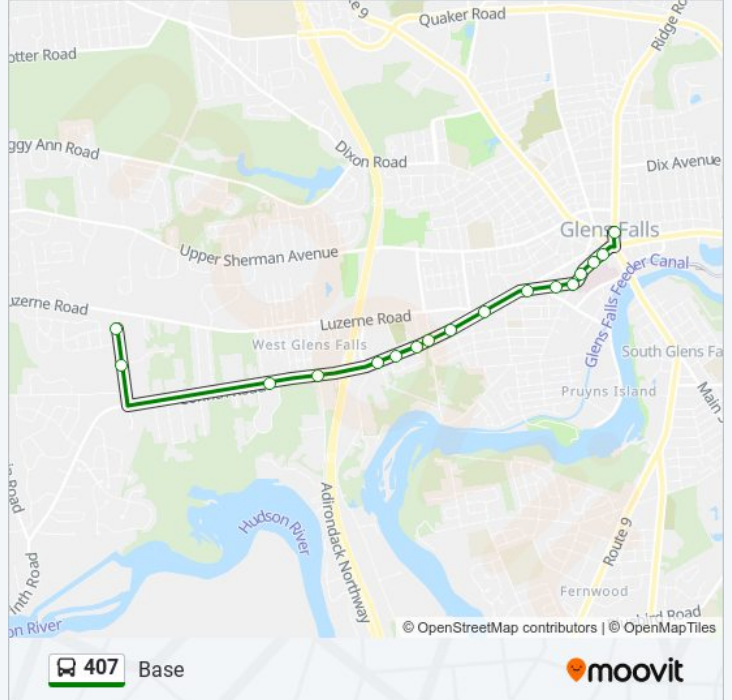

 407

Base

Get The App

The 407 bus line (Base) has 2 routes. For regular weekdays, their operation hours are:

(1) Base: 7:15 AM - 4:55 PM(2) Base: 7:00 AM - 4:40 PM

Use the Moovit App to find the closest 407 bus station near you and find out when is the next 407 bus arriving.

Direction: Base

17 stops

[VIEW LINE SCHEDULE](#)

Vandusen Rd & Herald Dr
Forest Park
Corinth Rd & Carey Rd
Corinth Rd & Big Bay Rd (Stewarts)
Main St & Ryan Ave
Main St & Pine St
Main St & @ 2nd St
Main St & Richardson St
Main St & Caroline St.
Main St & Larose St
Hudson Ave
Glens Falls Post Office
Hudson Ave & South St
Glens Falls Hospital
Hudson Ave & School St
Hudson Ave & Elm St
Ridge Street Terminal

407 bus Info

Direction: Base

Stops: 17

Trip Duration: 10 min

Line Summary:

Direction: Base

15 stops

[VIEW LINE SCHEDULE](#)

- Ridge Street Terminal
- E. Washington St (Rite Aid)
- Bay St & Maple St
- South St & Elm St.
- Broad St & Pine St
- Broad St & Delaware Ave
- Broad St & Mission St
- Broad St & Robertson St
- Hannaford
- Luzerne Rd & Veterans Rd
- Luzerne Rd & Sugarbush Rd
- Luzerne Rd & Indiana Ave
- Luzerne Rd & Minnesota Ave
- Luzerne Rd & Stephanie Ln
- Vandusen Rd & Herald Dr