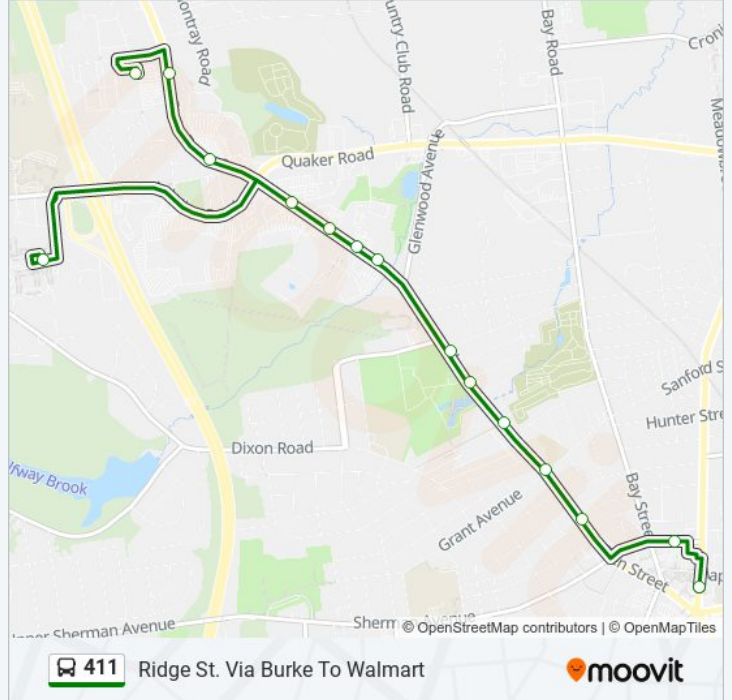

**Direction: Ridge St. To Walmart**

14 stops

[VIEW LINE SCHEDULE](#)

- Ridge Street Terminal
- E. Washington St (Rite Aid)
- Glen St. & Goodwin Ave
- Glen St. & Sanford St
- Glen St & Philo Ave
- Glen St & Monument Ave
- Glen St & Webster Ave (Ymca)
- Glen St & Glendale Dr. (O'Reillys)
- Glen St & Lafayette St
- Glen St @ T Mobile
- Queensbury Plaza
- Rte 9 Home Depot- Northway Plaza
- Route 9 & Montray Rd
- Walmart (Weeks Road)

- Ridge Street Terminal
- E. Washington St (Rite Aid)
- Glen St. & Goodwin Ave
- Glen St. & Sanford St
- Glen St & Philo Ave
- Glen St & Monument Ave
- Glen St & Webster Ave (Ymca)
- Glen St & Glendale Dr. (O'Reillys)
- Glen St & Lafayette St
- Glen St @ T Mobile
- Queensbury Plaza
- Montcalm Apartments
- Rte 9 Home Depot- Northway Plaza
- Route 9 & Monray Rd
- Walmart (Weeks Road)

**411 bus Time Schedule**

Ridge St. Via Burke To Walmart Route Timetable:

Sunday	Not Operational
Monday	7:00 AM
Tuesday	7:00 AM
Wednesday	7:00 AM
Thursday	7:00 AM
Friday	7:00 AM
Saturday	7:00 AM

**411 bus Info**

**Direction:** Ridge St. Via Burke To Walmart

**Stops:** 15

**Trip Duration:** 15 min

**Line Summary:**

**Direction: Walmart Ro Ridge St.**

15 stops

[VIEW LINE SCHEDULE](#)

- Walmart (Weeks Road)
- Northway Plaza - Ace Hardware
- Queensbury Plaza
- Glen St & Five Guys
- Glen St & Foster Ave (Auto Zone)
- Glen St @ Price Chopper
- Glen St & Glenwood Ave
- Glen St & Fire Rd. (Ymca)
- Glen St & Monument Ave (Crandall Park)
- Glen St & Horicon Ave
- Glen St & Grant Ave
- Glen St & W Notre Dame St
- Glen St & Bacon St
- 211 Glen St Downtown
- Ridge Street Terminal