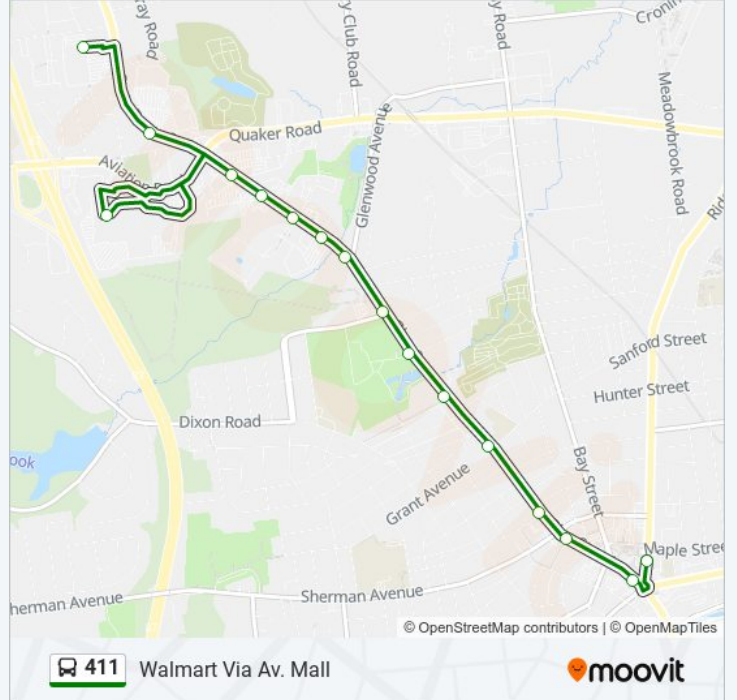

**Direction: Ridge St. To Walmart**

14 stops

[VIEW LINE SCHEDULE](#)

- Ridge Street Terminal
- E. Washington St (Rite Aid)
- Glen St. & Goodwin Ave
- Glen St. & Sanford St
- Glen St & Philo Ave
- Glen St & Monument Ave
- Glen St & Webster Ave (Ymca)
- Glen St & Glendale Dr. (O'Reillys)
- Glen St & Lafayette St
- Glen St @ T Mobile
- Queensbury Plaza
- Rte 9 Home Depot- Northway Plaza
- Route 9 & Montray Rd
- Walmart (Weeks Road)

**Direction:** Ridge St. Via Burke To Walmart

**Stops:** 15

**Trip Duration:** 15 min

**Line Summary:**

**Direction: Walmart Ro Ridge St.**

15 stops

[VIEW LINE SCHEDULE](#)

- Walmart (Weeks Road)
- Northway Plaza - Ace Hardware
- Queensbury Plaza
- Glen St & Five Guys
- Glen St & Foster Ave (Auto Zone)
- Glen St @ Price Chopper
- Glen St & Glenwood Ave
- Glen St & Fire Rd. (Ymca)
- Glen St & Monument Ave (Crandall Park)
- Glen St & Horicon Ave
- Glen St & Grant Ave
- Glen St & W Notre Dame St
- Glen St & Bacon St
- 211 Glen St Downtown
- Ridge Street Terminal

Glen St & Bacon St

211 Glen St Downtown

Ridge Street Terminal

### 411 bus Info

**Direction:** Walmart Via Av. Mall

**Stops:** 16

**Trip Duration:** 16 min

**Line Summary:**

411 bus time schedules and route maps are available in an offline PDF at [moovitapp.com](https://moovitapp.com). Use the [Moovit App](#) to see live bus times, train schedule or subway schedule, and step-by-step directions for all public transit in Albany.