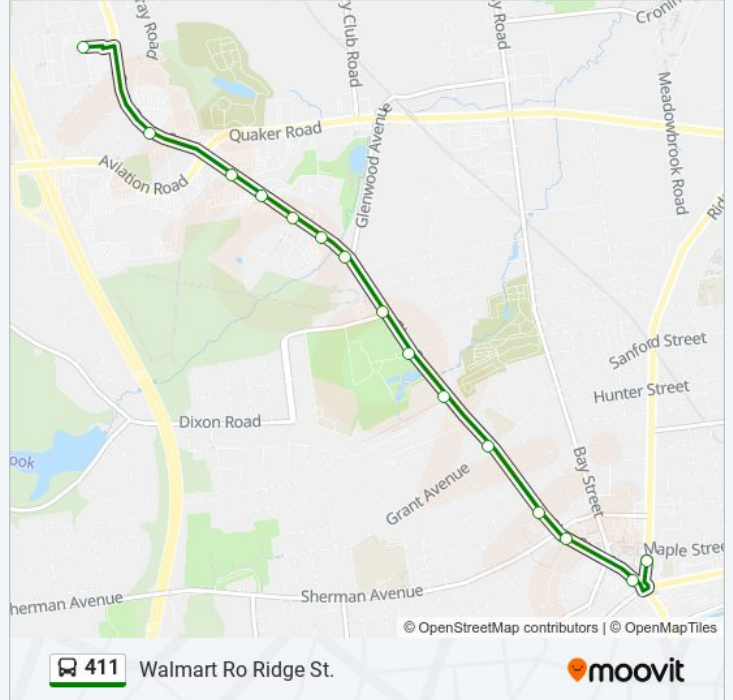

**Direction: Ridge St. To Walmart**

14 stops

[VIEW LINE SCHEDULE](#)

- Ridge Street Terminal
- E. Washington St (Rite Aid)
- Glen St. & Goodwin Ave
- Glen St. & Sanford St
- Glen St & Philo Ave
- Glen St & Monument Ave
- Glen St & Webster Ave (Ymca)
- Glen St & Glendale Dr. (O'Reillys)
- Glen St & Lafayette St
- Glen St @ T Mobile
- Queensbury Plaza
- Rte 9 Home Depot- Northway Plaza
- Route 9 & Montray Rd
- Walmart (Weeks Road)

**Direction:** Ridge St. Via Burke To Walmart

**Stops:** 15

**Trip Duration:** 15 min

**Line Summary:**

**Direction: Walmart Ro Ridge St.**

15 stops

[VIEW LINE SCHEDULE](#)

- Walmart (Weeks Road)
- Northway Plaza - Ace Hardware
- Queensbury Plaza
- Glen St & Five Guys
- Glen St & Foster Ave (Auto Zone)
- Glen St @ Price Chopper
- Glen St & Glenwood Ave
- Glen St & Fire Rd. (Ymca)
- Glen St & Monument Ave (Crandall Park)
- Glen St & Horicon Ave
- Glen St & Grant Ave
- Glen St & W Notre Dame St
- Glen St & Bacon St
- 211 Glen St Downtown
- Ridge Street Terminal

**411 bus Time Schedule**

Walmart Ro Ridge St. Route Timetable:

Sunday	Not Operational
Monday	7:15 AM - 2:42 PM
Tuesday	7:15 AM - 2:42 PM
Wednesday	7:15 AM - 2:42 PM
Thursday	7:15 AM - 2:42 PM
Friday	7:15 AM - 2:42 PM
Saturday	7:15 AM - 2:42 PM

**411 bus Info**

**Direction:** Walmart Ro Ridge St.

**Stops:** 15

**Trip Duration:** 13 min

**Line Summary:**

**Direction: Walmart To Lake George Back To Aviation Mall**  
 29 stops  
[VIEW LINE SCHEDULE](#)