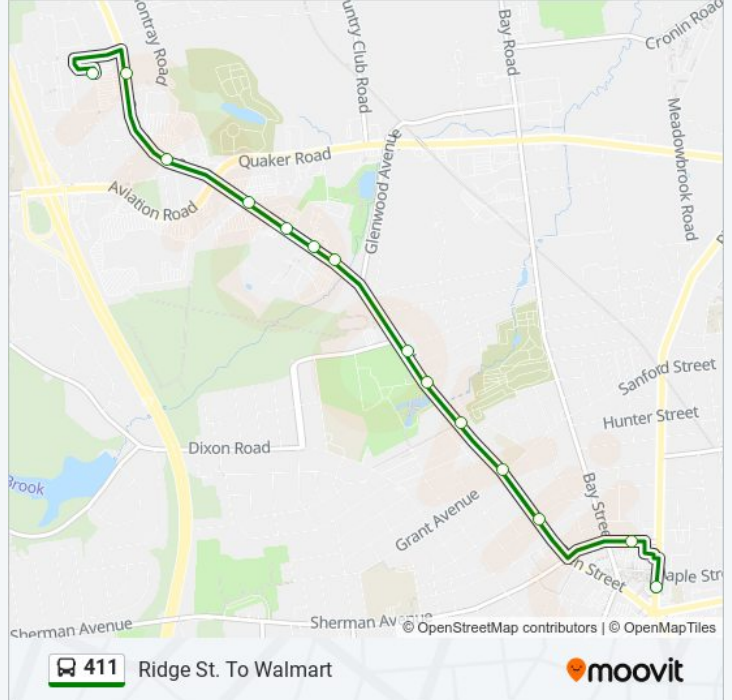

**Direction: Ridge St. To Walmart**

14 stops

[VIEW LINE SCHEDULE](#)

- Ridge Street Terminal
- E. Washington St (Rite Aid)
- Glen St. & Goodwin Ave
- Glen St. & Sanford St
- Glen St & Philo Ave
- Glen St & Monument Ave
- Glen St & Webster Ave (Ymca)
- Glen St & Glendale Dr. (O'Reillys)
- Glen St & Lafayette St
- Glen St @ T Mobile
- Queensbury Plaza
- Rte 9 Home Depot- Northway Plaza
- Route 9 & Montray Rd
- Walmart (Weeks Road)

**411 bus Info**

**Direction:** Ridge St. To Walmart

**Stops:** 14

**Trip Duration:** 12 min

**Line Summary:**

**Direction: Ridge St. Via Burke To Walmart**

15 stops

[VIEW LINE SCHEDULE](#)

- Ridge Street Terminal
- E. Washington St (Rite Aid)
- Glen St. & Goodwin Ave
- Glen St. & Sanford St
- Glen St & Philo Ave
- Glen St & Monument Ave
- Glen St & Webster Ave (Ymca)
- Glen St & Glendale Dr. (O'Reillys)
- Glen St & Lafayette St
- Glen St @ T Mobile
- Queensbury Plaza
- Montcalm Apartments
- Rte 9 Home Depot- Northway Plaza
- Route 9 & Monray Rd
- Walmart (Weeks Road)

**Direction:** Ridge St. Via Burke To Walmart

**Stops:** 15

**Trip Duration:** 15 min

**Line Summary:**

**Direction: Walmart Ro Ridge St.**

15 stops

[VIEW LINE SCHEDULE](#)

- Walmart (Weeks Road)
- Northway Plaza - Ace Hardware
- Queensbury Plaza
- Glen St & Five Guys
- Glen St & Foster Ave (Auto Zone)
- Glen St @ Price Chopper
- Glen St & Glenwood Ave
- Glen St & Fire Rd. (Ymca)
- Glen St & Monument Ave (Crandall Park)
- Glen St & Horicon Ave
- Glen St & Grant Ave
- Glen St & W Notre Dame St
- Glen St & Bacon St
- 211 Glen St Downtown
- Ridge Street Terminal