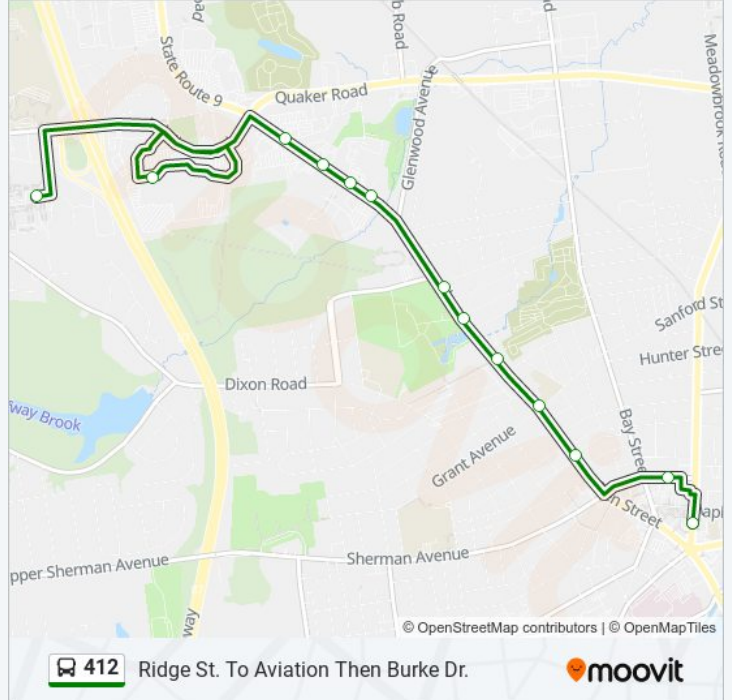

Use the Moovit App to find the closest 412 bus station near you and find out when is the next 412 bus arriving.

Direction: Burke Dr. Via Aviation Mall - Downtown

15 stops

[VIEW LINE SCHEDULE](#)

- Montcalm Apartments
- Aviation Mall
- Queensbury Plaza
- Glen St & Five Guys
- Glen St & Foster Ave (Auto Zone)
- Glen St @ Price Chopper
- Glen St & Glenwood Ave
- Glen St & Fire Rd. (Ymca)
- Glen St & Monument Ave (Crandall Park)
- Glen St & Horicon Ave
- Glen St & Grant Ave
- Glen St & W Notre Dame St
- Glen St & Bacon St
- 211 Glen St Downtown
- Ridge Street Terminal

[VIEW LINE SCHEDULE](#)

- Ridge Street Terminal
- E. Washington St (Rite Aid)
- Glen St. & Goodwin Ave
- Glen St. & Sanford St
- Glen St & Philo Ave
- Glen St & Monument Ave
- Glen St & Webster Ave (Ymca)
- Glen St & Glendale Dr. (O'Reillys)
- Glen St & Lafayette St
- Glen St @ T Mobile
- Queensbury Plaza
- Aviation Mall
- Montcalm Apartments

412 bus Time Schedule

Ridge St. To Aviation Then Burke Dr. Route Timetable:

Sunday	Not Operational
Monday	5:10 PM
Tuesday	5:10 PM
Wednesday	5:10 PM
Thursday	5:10 PM
Friday	5:10 PM
Saturday	5:10 PM

412 bus Info

Direction: Ridge St. To Aviation Then Burke Dr.

Stops: 13

Trip Duration: 12 min

Line Summary:

Direction: Ridge St. To Burke Drive

12 stops

[VIEW LINE SCHEDULE](#)

- Ridge Street Terminal
- E. Washington St (Rite Aid)
- Glen St. & Goodwin Ave
- Glen St. & Sanford St
- Glen St & Philo Ave
- Glen St & Monument Ave
- Glen St & Webster Ave (Ymca)
- Glen St & Glendale Dr. (O'Reillys)
- Glen St & Lafayette St
- Glen St @ T Mobile
- Queensbury Plaza
- Montcalm Apartments