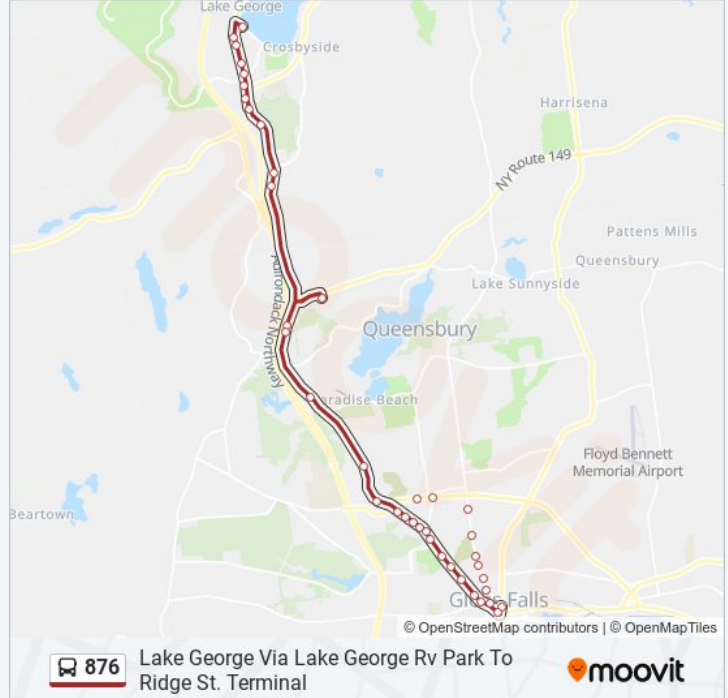

876 bus Info

Direction: Lake George Via Lake George Rv Park To Ridge St. Terminal

Stops: 31

Trip Duration: 30 min

Line Summary:

Queensbury Plaza

Glen St & Five Guys

Glen St & Foster Ave (Auto Zone)

Glen St @ Price Chopper

Glen St & Glenwood Ave

Glen St & Fire Rd. (Ymca)

Glen St & Monument Ave (Crandall Park)

Glen St & Horicon Ave

Glen St & Grant Ave

Glen St & W Notre Dame St

Glen St & Bacon St

211 Glen St Downtown

Ridge Street Terminal

Direction: Lake George Via Municipal Center To Glens Falls

28 stops

[VIEW LINE SCHEDULE](#)

Beach Rd Terminal

Route 9 @ Quality Inn

Route 9 & Sewell St (Summer Trolley Only)