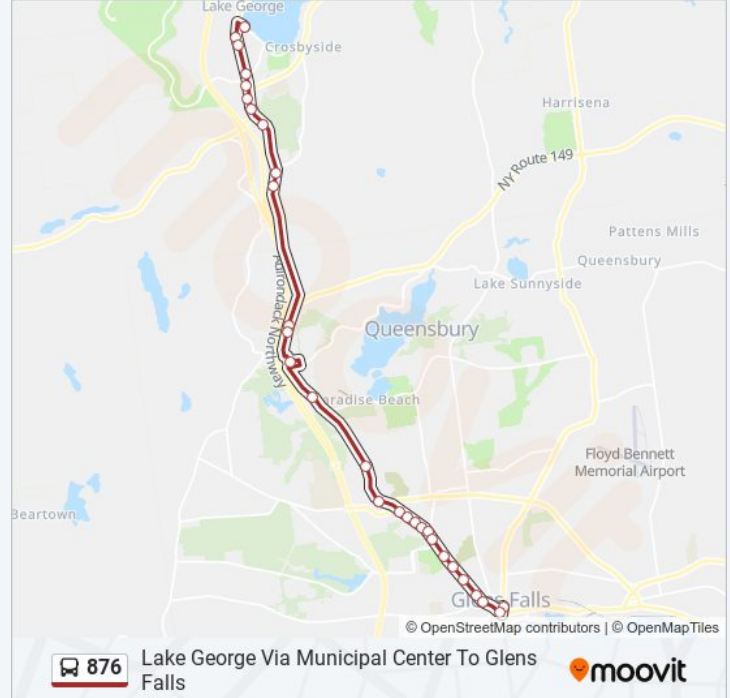

876 bus Info

Direction: Lake George Via Municipal Center To Glens Falls

Stops: 28

Trip Duration: 30 min

Line Summary:

Queensbury Plaza

Glen St & Five Guys

Glen St & Foster Ave (Auto Zone)

Glen St @ Price Chopper

Glen St & Glenwood Ave

Glen St & Fire Rd. (Ymca)

Glen St & Monument Ave (Crandall Park)

Glen St & Horicon Ave

Glen St & Grant Ave

Glen St & W Notre Dame St

Glen St & Bacon St

211 Glen St Downtown

Ridge Street Terminal

Direction: Lake George Via Outlets To Glens Falls

30 stops

[VIEW LINE SCHEDULE](#)

Beach Rd Terminal

Route 9 @ Quality Inn

Route 9 & Sewell St (Summer Trolley Only)