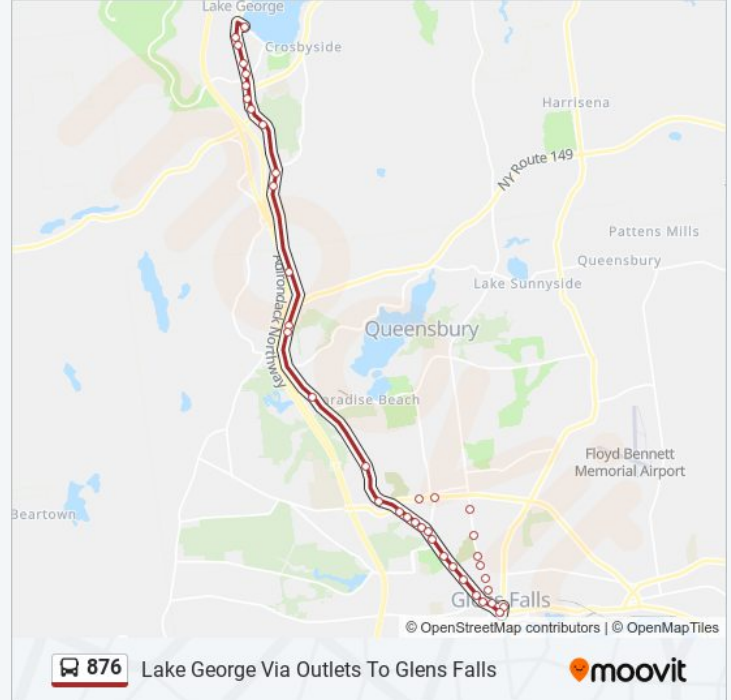

876 bus Info

Direction: Lake George Via Outlets To Glens Falls

Stops: 30

Trip Duration: 30 min

Line Summary:

Northway Plaza - Ace Hardware

Queensbury Plaza

Glen St & Five Guys

Glen St & Foster Ave (Auto Zone)

Glen St @ Price Chopper

Glen St & Glenwood Ave

Glen St & Fire Rd. (Ymca)

Glen St & Monument Ave (Crandall Park)

Glen St & Horicon Ave

Glen St & Grant Ave

Glen St & W Notre Dame St

Glen St & Bacon St

211 Glen St Downtown

Ridge Street Terminal

Direction: Ridge St Too Lake George Via Rv Park

6 stops

[VIEW LINE SCHEDULE](#)

Ridge Street Terminal

The Great Escape