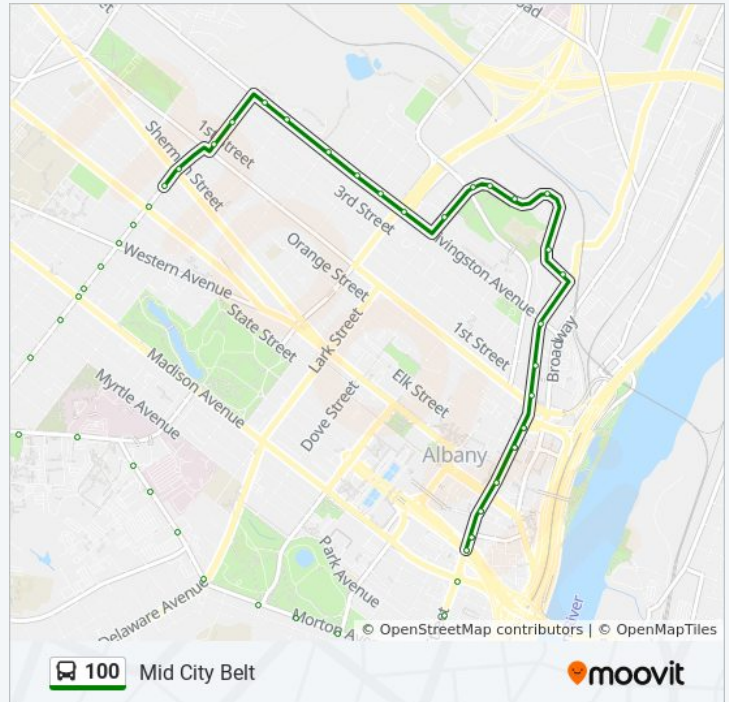

N. Pearl St & Wilson St

Clinton Square Station - N. Pearl St & Clinton Ave

N. Pearl St & Sheridan Ave

State Station - N. Pearl St & Ten Eyck Plaza

S. Pearl St & Beaver St

**Direction: Albany Mid City Belt - Clockwise  
(Amazon Trips)**

**Direction: Albany Mid City Belt - Counter Clockwise**

57 stops

[VIEW LINE SCHEDULE](#)

S. Pearl St & Dunn Memorial Bridge

S. Pearl St & Hudson Ave

S. Pearl St & Beaver St

State Station - 20 N. Pearl St (Walgreens Shelter)

Quail St & Warren St

Quail St & Maple Ave

New Scotland Ave & Academy Rd

New Scotland Ave & S. Lake St (Sage College)

**100 bus Info**

**Direction:** Albany Mid City Belt - Counter Clockwise

**Stops:** 57

**Trip Duration:** 44 min

**Line Summary:**

New York State Department Of Health

Holland Ave & Notre Dame Dr

84 Holland Ave

44 Holland Ave (Nys Office Of Mental Health)

Holland Ave & Delaware Ave

Morton Ave & S. Swan St

Morton Ave & S. Hawk St