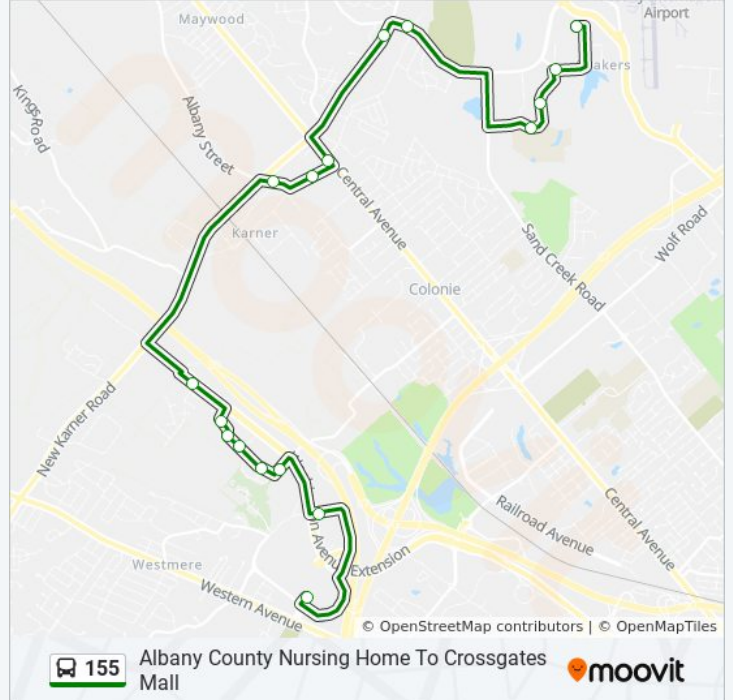

Use the Moovit App to find the closest 155 bus station near you and find out when is the next 155 bus arriving.

Direction: Crossgates Mall To Albany County Nursing Home

19 stops

[VIEW LINE SCHEDULE](#)

- Crossgates Mall Station
- Crossgates Commons Station
- Daughters Of Sarah
- Teresian House
- Columbia Circle E. Dr & Executive Centre Dr
- 1 Executive Centre Dr (Honeywell)
- 286 Executive Centre Dr
- Albany St & Access Rd
- Old Karner Rd at Post Office
- New Karner Station - Central Ave & Rt 155
- New Karner Rd & Watervliet Shaker Rd
- Watervliet Shaker Rd & Career Path
- Airline Drive @ Cba Entrance
- 13 Airline Drive (Itt Technical Institute)
- 4 Airline Drive
- Shaker Place
- Albany International Airport
- Watervliet Shaker Rd & Heritage Lane
- Shaker Place

155 bus Info

Direction: Crossgates Mall To Albany County Nursing Home

Stops: 19

Trip Duration: 36 min

Line Summary:

Direction: Shaker Place To Crossgates Mall

17 stops

[VIEW LINE SCHEDULE](#)

- Shaker Place
- Heritage Ln & Airline Drive
- 13 Aiirline Drive (Itt Technical Institute)
- Airline Drive @Cba Entrance
- Watervliet Shaker Rd & Career Path
- Watervliet Shaker Rd & New Karner Rd
- Central Ave & Vly Rd
- Old Karner Rd @ Kohl's Side Entrance
- Albany St & Access Rd (Capcom)
- Frontage Rd & Pitch Pine Rd
- 7 Columbia Cir (Excelsior College)
- Columbia Cir E & Columbia Cir W-Pine Bush Preserve
- Columbia Cir E. Dr & Executive Centre Dr
- Teresian House
- Daughters Of Sarah
- Crossgates Commons Station
- Crossgates Mall Station

155 bus Info

Direction: Shaker Place To Crossgates Mall

Stops: 17

Trip Duration: 32 min

Line Summary:

155 bus time schedules and route maps are available in an offline PDF at moovitapp.com. Use the [Moovit App](#) to see live bus times, train schedule or subway schedule, and step-by-step directions for all public transit in Albany.