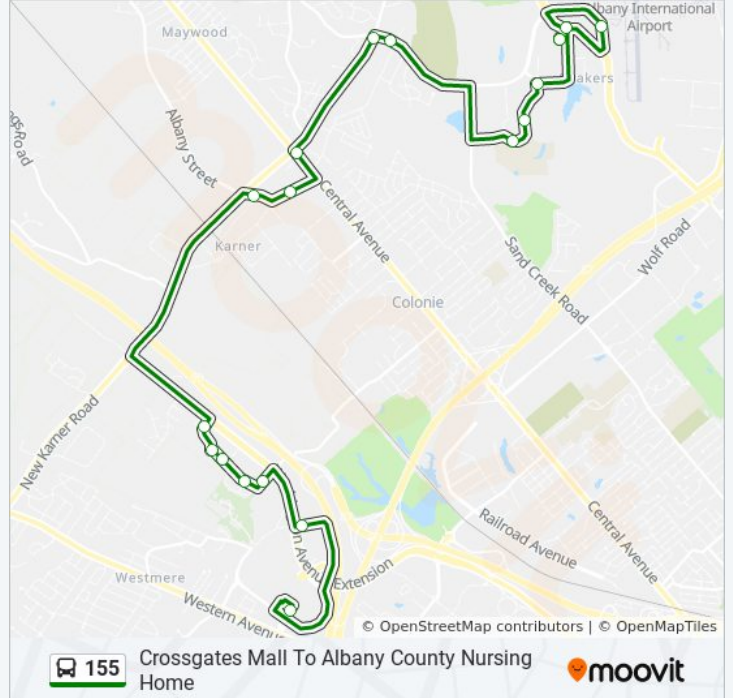

155

Crossgates Mall To Albany County Nursing Home

Get The App

The 155 bus line (Crossgates Mall To Albany County Nursing Home) has 2 routes. For regular weekdays, their operation hours are:

(1) Crossgates Mall To Albany County Nursing Home: 6:20 AM - 10:20 PM (2) Shaker Place To Crossgates Mall: 7:07 AM - 11:07 PM

Use the Moovit App to find the closest 155 bus station near you and find out when is the next 155 bus arriving.

Direction: Crossgates Mall To Albany County Nursing Home

19 stops

[VIEW LINE SCHEDULE](#)

- Crossgates Mall Station
- Crossgates Commons Station
- Daughters Of Sarah
- Teresian House
- Columbia Circle E. Dr & Executive Centre Dr
- 1 Executive Centre Dr (Honeywell)
- 286 Executive Centre Dr
- Albany St & Access Rd
- Old Karner Rd at Post Office
- New Karner Station - Central Ave & Rt 155
- New Karner Rd & Watervliet Shaker Rd
- Watervliet Shaker Rd & Career Path
- Airline Drive @ Cba Entrance
- 13 Airline Drive (Itt Technical Institute)
- 4 Airline Drive
- Shaker Place
- Albany International Airport
- Watervliet Shaker Rd & Heritage Lane
- Shaker Place

155 bus Time Schedule

Crossgates Mall To Albany County Nursing Home Route Timetable:

Sunday	6:20 AM - 10:20 PM
Monday	Not Operational
Tuesday	Not Operational
Wednesday	Not Operational
Thursday	Not Operational
Friday	Not Operational
Saturday	6:20 AM - 10:20 PM

155 bus Info

Direction: Crossgates Mall To Albany County Nursing Home

Stops: 19

Trip Duration: 36 min

Line Summary:

Direction: Shaker Place To Crossgates Mall

17 stops

[VIEW LINE SCHEDULE](#)