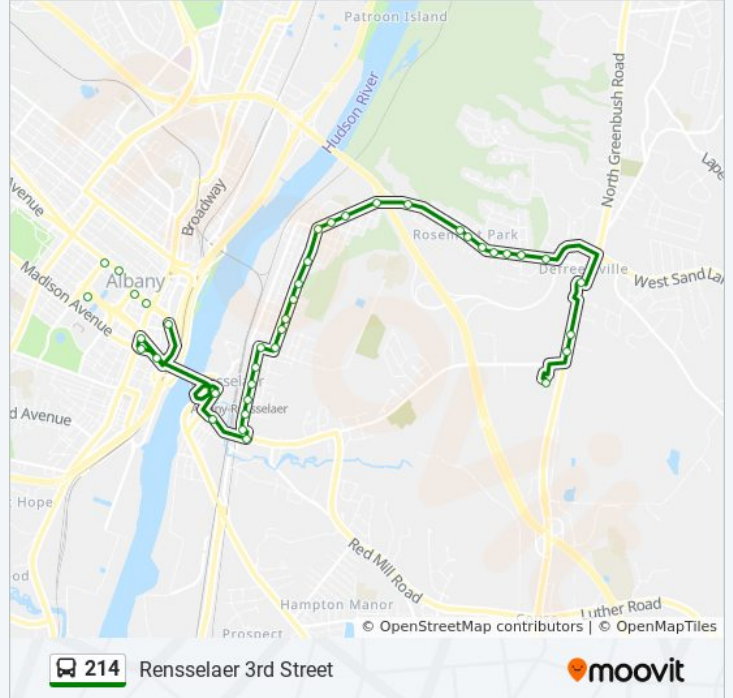

Washington Ave & Wisconsin Ave

Washington Ave & Michigan Ave

Washington Ave & Lindbergh Ave

Washington Ave & Van Allen Way(Van Allen Apts.)

Defreestville Park & Ride

600 Rt 4 (Home Depot)

307 Rt 4 (Aspen Dental)

Walmart -Rensselaer Plaza - Front

Direction: Walmart - Rensselaer To Empire State Plaza

31 stops

[VIEW LINE SCHEDULE](#)

Walmart - Rensselaer Plaza - Side

324 Rt 4 (Dunkin'Donuts)

Defreestville Park & Ride

Washington Ave & Laura Cl