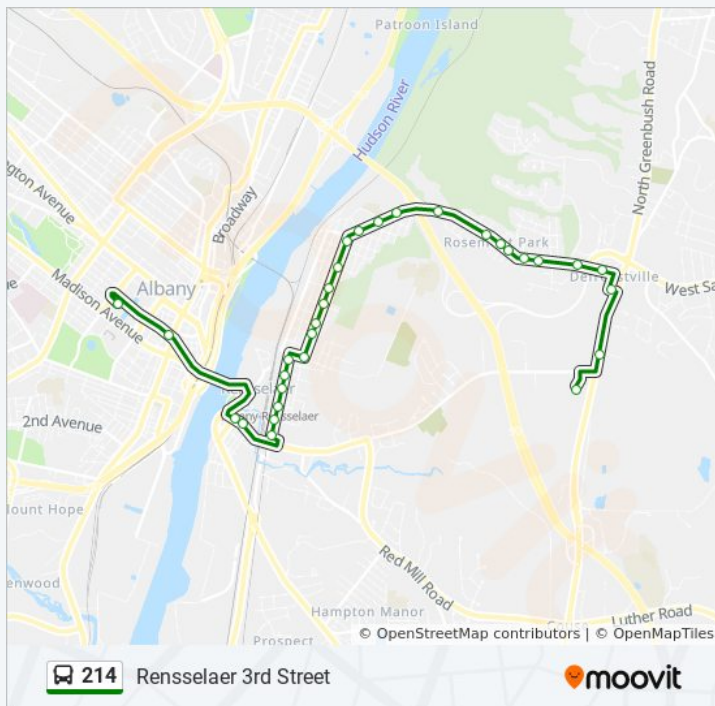

East St & Willow St

East St & Wendell St

Rensselaer Rail Station

East St & Fourth St

East St & Adams St

3rd Ave & Washington St

3rd Ave & Broadway

Market St & Pearl St (Mvp Arena)

Empire State Plaza Concourse

Direction: Walmart - Rensselaer To Empire State Plaza

Stops: 31

Trip Duration: 29 min

Line Summary:

Direction: Walmart To Hudson & Broadway

33 stops

[VIEW LINE SCHEDULE](#)