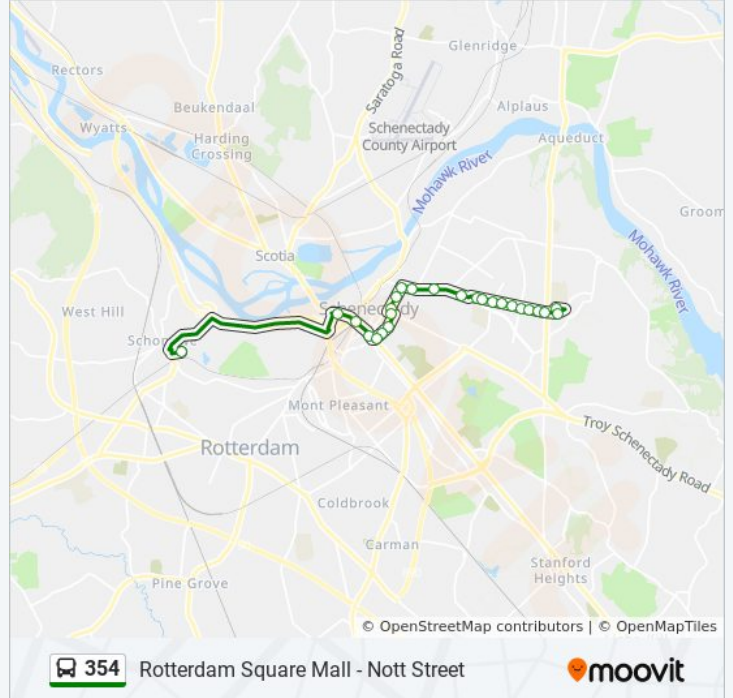

Use the Moovit App to find the closest 354 bus station near you and find out when is the next 354 bus arriving.

Direction: Rotterdam Square Mall To St. James Plaza

25 stops

[VIEW LINE SCHEDULE](#)

- Via|Port Mall
- Gateway Plaza Mobility Center
- Downtown/Train Station - State St & Broadway
- 604 State St
- Nott Terr & State St
- Nott Terr & Franklin St
- Nott Terrace & Nott Terrace Heights
- Union St & Seward Pl
- Seward Pl & South Ave
- Seward Pl & Roger Hull Pl
- Seward Pl & Nott St
- Nott St & Carrie St
- Nott St & Lennox Rd
- Nott St & Glenwood Blvd
- Nott St & Ardsley Pl
- Nott St & Phoenix Ave
- Nott St & McClellan St
- Nott St & Lexington Ave
- Nott St & Baker Ave
- Nott St & Dean St

354 bus Info

Direction: Rotterdam Square Mall To St. James Plaza

Stops: 25

Trip Duration: 23 min

Line Summary:

Nott St & Regent St

Nott St & Clifton Park Rd

Nott St & Balltown Rd

Nott St & Us Post Office

Nott St & Shop Rite Plaza

Direction: St. James Plaza To Rotterdam Square Mall

23 stops

[VIEW LINE SCHEDULE](#)

Nott St & Shop Rite Plaza

Nott St & Clifton Park Rd

Nott St & Regent St

354 bus Info

Direction: St. James Plaza To Rotterdam Square Mall

Stops: 23

Trip Duration: 22 min

Line Summary:

Veterans Park Station - State St & Nott Terr

State St & Clinton St

Downtown/Train Station - State St & Broadway