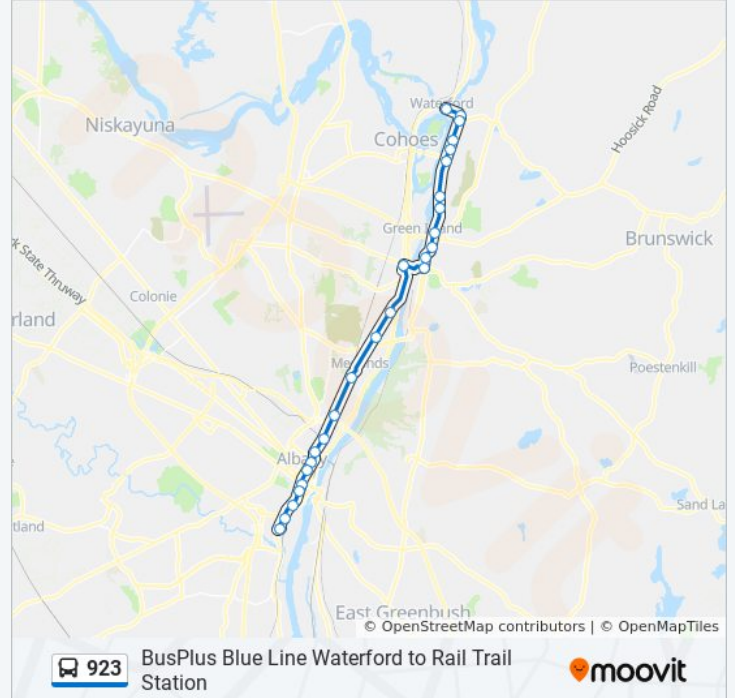

Warehouse District Station-Broadway & Pleasant St

Livingston Station - N. Pearl St & Livingston Ave

Clinton Square Station - N. Pearl St & Clinton Ave

State Station - N. Pearl St & Ten Eyck Plaza

Madison Station - S Pearl St & Madison Ave

Morton Station - S. Pearl St & Morton Ave

Second Ave Station - S. Pearl St & Second Ave

Mt Hope Station - S. Pearl St & Mt. Hope Dr

Albany County Rail Trail Station

923 bus time schedules and route maps are available in an offline PDF at moovitapp.com. Use the [Moovit App](#) to see live bus times, train schedule or subway schedule, and step-by-step directions for all public transit in Albany.

[About Moovit](#) • [MaaS Solutions](#) • [Supported Countries](#) • [Mooviter Community](#)

© 2024 Moovit - All Rights Reserved

Check Live Arrival Times