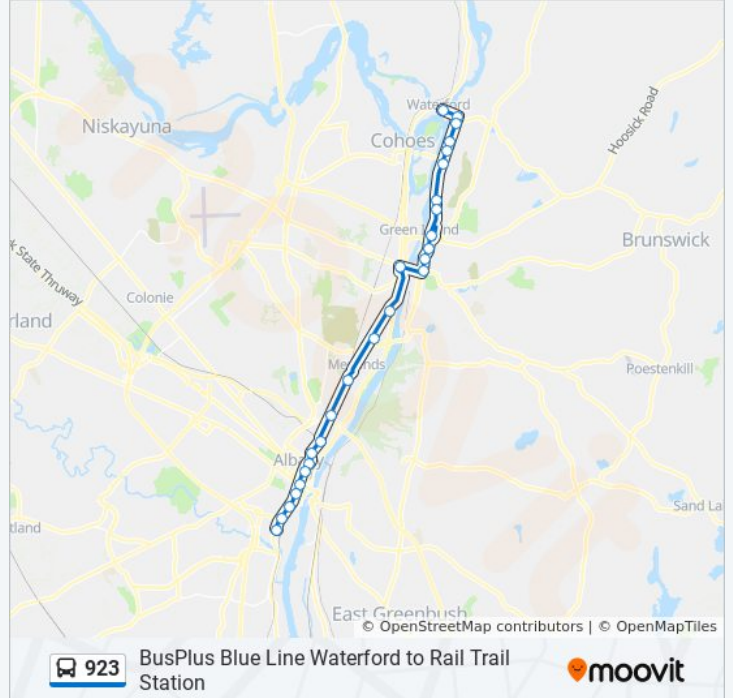

**923 bus Info**

**Direction:** Rail Trail Station To Waterford

**Stops:** 27

**Trip Duration:** 49 min

**Line Summary:**

102nd Street Station - 2nd Ave & 102nd St  
 111th Street Station - 2nd Ave & 111th St  
 115th St Station - 2nd Ave & 115th Street  
 118th St Station - 2nd Ave & 118th Street  
 124th St Station - 2nd Ave & 124th Street  
 126th St & Hannaford  
 Waterford Station - Broad St & 4th St

**Direction: Waterford To Rail Trail Station**

27 stops

[VIEW LINE SCHEDULE](#)

Waterford Station - Broad St & 4th St  
 126th St & Rite Aid  
 124th Street Station - 2nd Ave & 124th St  
 118th Street Station - 2nd Ave & 118th St  
 115th Street Station - 2nd Ave & 115th St  
 111th Street Station - 2nd Ave & 111th St  
 102nd Street Station - 2nd Ave & 102nd St  
 North Central Station - River St & Glen Ave  
 Jay Street Station - River St & Jay St  
 Hedley District Station - King St & River St  
 Riverfront Station - River St & Front St  
 Congress Station- 3rd St & Congress St  
 Watervliet 19th St Station - 2nd Ave & 19th St  
 Port Schuyler Station - 3rd Ave & 5th St  
 Route 378 Station - 550 Broadway  
 Riverview Center Station - Broadway & I-787 Exit 6  
 80 Broadway Station  
 North Albany Station - Broadway & N. 2nd St