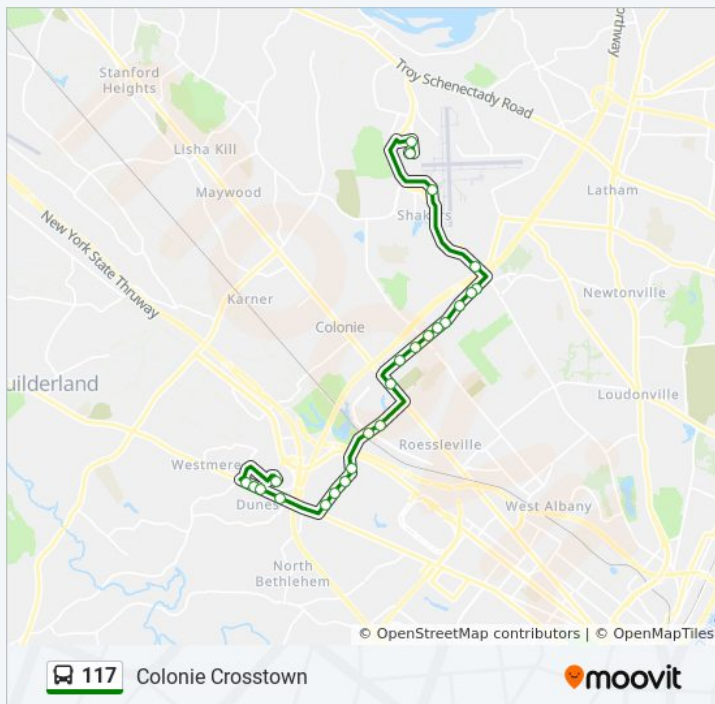

**117 bus Info**

**Direction:** Albany Shaker Road To Crossgates Via Shaker Place

**Stops:** 22

**Trip Duration:** 31 min

**Line Summary:**

 [117 bus Line Map](#)

Fuller Rd & Executive Park Dr

Western Ave & Stuyvesant Plaza

Western Ave & Chapman Dr

Crossgates Mall Station

**Direction: Crossgates To Albany Shaker Road**

24 stops

[VIEW LINE SCHEDULE](#)

Crossgates Mall Station

Western Ave & Johnston Rd

Western Ave & Gabriel Terr

Sunday	Not Operational
Monday	7:40 AM - 7:40 PM
Tuesday	7:40 AM - 7:40 PM
Wednesday	7:40 AM - 7:40 PM
Thursday	Not Operational
Friday	7:40 AM - 7:40 PM
Saturday	Not Operational

**117 bus Info**

**Direction:** Crossgates To Albany Shaker Road

**Stops:** 24

**Trip Duration:** 33 min

**Line Summary:**

**Direction: Crossgates To Albany Shaker Road  
Via Shaker Place**

23 stops

[VIEW LINE SCHEDULE](#)

- Crossgates Mall Station
- Western Ave & Johnston Rd
- Western Ave & Gabriel Terr
- Western Ave & Alton Rd
- Western Ave & Chapman Dr
- Fuller Rd & Executive Park Dr
- Fuller Rd & Mercer St
- Fuller Rd & Sandidge Way
- Albany Nanotech Complex Station
- Fuller Rd & Railroad Ave
- Fuller Rd & Warehouse Row
- Colonie Station - Central Ave & Colonie Center
- Wolf Rd & Colonie Center
- Wolf Rd & Newbury Plaza
- 105 Wolf Rd (Chipotle Mexican Grill)
- Wolf Rd & Computer Dr East
- Wolf Rd & Wolf Plaza
- Wolf Rd & Beltrone Dr
- Wolf Rd & Marcus Blvd
- Wolf Rd & Ulenski Dr
- Albany Shaker Rd & Wolf Rd
- Albany International Airport
- Shaker Place