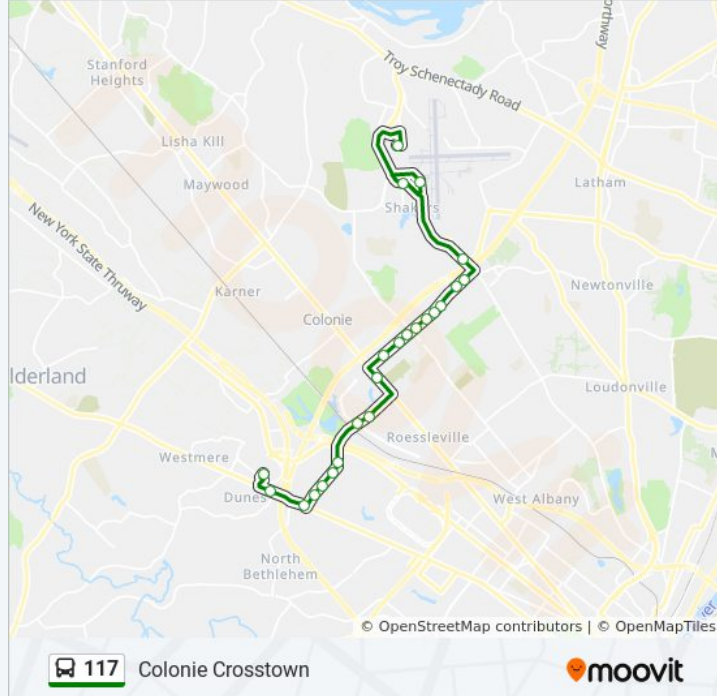

**Direction: Albany Shaker Road To Crossgates**  
 23 stops  
[VIEW LINE SCHEDULE](#)

**117 bus Time Schedule**  
 Albany Shaker Road To Crossgates Route  
 Timetable:

Sunday	Not Operational
Monday	8:19 AM - 8:19 PM
Tuesday	8:19 AM - 8:19 PM
Wednesday	8:19 AM - 8:19 PM
Thursday	Not Operational
Friday	8:19 AM - 8:19 PM
Saturday	Not Operational

- Albany County Jail
- Watervliet Shaker Rd & Heritage Lane
- Albany International Airport
- The Desmond Hotel
- Wolf Rd & Ulenski Dr
- Wolf Rd & Albany Airport Inn / Best Western
- Wolf Rd & Speedway / Pier 1 Imports
- Wolf Rd & Lazare Lincoln Dealer
- Wolf Rd & Computer Dr
- Wolf Rd & Hannaford Plaza
- 80 Wolf Rd
- 50 Wolf Rd
- 32 Wolf Rd (Bed Bath And Beyond)
- Colonie Station - Central Ave & Northway Mall
- Fuller Rd & Warehouse Row
- Fuller Rd & Railroad Ave
- Albany Nanotech Complex Station
- Fuller Rd & Sandidge Way
- Fuller Rd & Mercer St
- Fuller Rd & Executive Park Dr
- Western Ave & Stuyvesant Plaza

**117 bus Info**  
**Direction:** Albany Shaker Road To Crossgates  
**Stops:** 23  
**Trip Duration:** 31 min  
**Line Summary:**

Western Ave & Chapman Dr

Crossgates Mall Station

**Direction: Albany Shaker Road To Crossgates Via Shaker Place**

**117 bus Info**

**Direction:** Sunday - Shaker Place

**Stops:** 11

**Trip Duration:** 12 min

**Line Summary:**

 [117 bus Line Map](#)

117 bus time schedules and route maps are available in an offline PDF at [moovitapp.com](https://moovitapp.com). Use the [Moovit App](#) to see live bus times, train schedule or subway schedule, and step-by-step directions for all public transit in Albany.