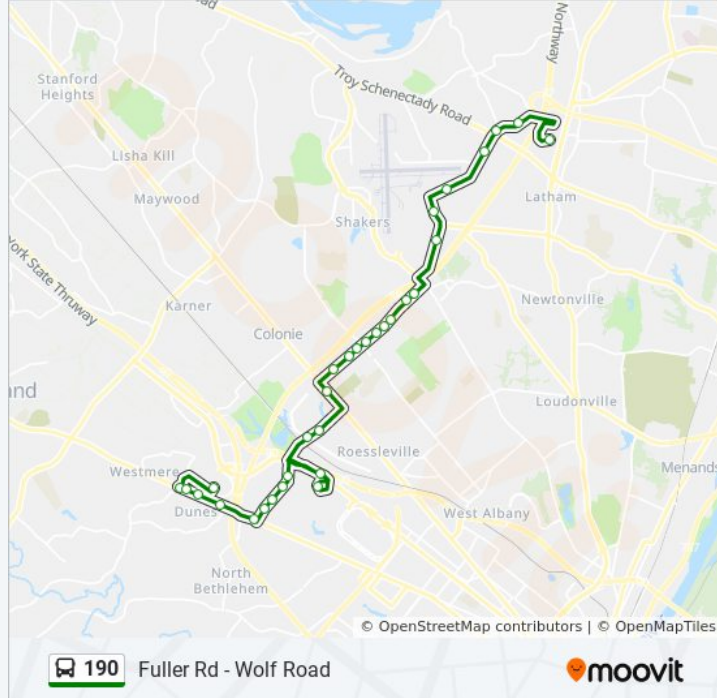

 190

Fuller Rd - Wolf Road

Get The App

The 190 bus line (Fuller Rd - Wolf Road) has 2 routes. For regular weekdays, their operation hours are:
 (1) Crossgates Mall To Latham Farms: 8:46 AM - 4:46 PM (2) Latham Farms To Crossgates Mall: 7:45 AM - 3:45 PM
 Use the Moovit App to find the closest 190 bus station near you and find out when is the next 190 bus arriving.

190 bus Info

Direction: Latham Farms To Crossgates Mall

Stops: 31

Trip Duration: 45 min

Line Summary:

Fuller Rd & Railroad Ave

Suny Collins Circle

1475 Washington Ave

Albany Nanotech Complex Station

Fuller Rd & Sandidge Way

Fuller Rd & Mercer St

Fuller Rd & Executive Park Dr

Western Ave & Stuyvesant Plaza

Western Ave & Chapman Dr

Western Ave & Alton Rd

Western Ave & Lawton Terr

Western Ave & Rapp Rd

Crossgates Mall Station

190 bus time schedules and route maps are available in an offline PDF at moovitapp.com. Use the [Moovit App](#) to see live bus times, train schedule or subway schedule, and step-by-step directions for all public transit in Albany.