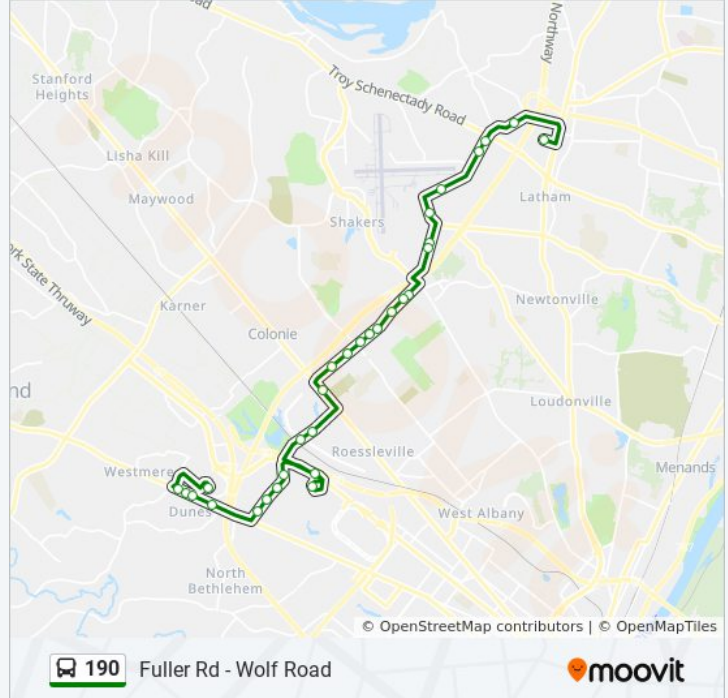

 190

Fuller Rd - Wolf Road

Get The App

The 190 bus line (Fuller Rd - Wolf Road) has 2 routes. For regular weekdays, their operation hours are:
 (1) Crossgates Mall To Latham Farms: 8:46 AM - 4:46 PM (2) Latham Farms To Crossgates Mall: 7:45 AM - 3:45 PM
 Use the Moovit App to find the closest 190 bus station near you and find out when is the next 190 bus arriving.

190 bus Info

Direction: Crossgates Mall To Latham Farms

Stops: 30

Trip Duration: 46 min

Line Summary:

Old Wolf Rd & Northway Ln

312 Wolf Rd (Town Of Colonie Public Safety Center)

Old Niskayuna Rd Across From Scp

Wade Rd Across From Davey Tree Service

Wade Rd & Avis Dr

2 Wade Rd (Entrance To Metro Mattress)

Wade Rd Ext @ Latham Center

Latham Farms

Direction: Latham Farms To Crossgates Mall

31 stops

[VIEW LINE SCHEDULE](#)

190 bus Info

Direction: Latham Farms To Crossgates Mall

Stops: 31

Trip Duration: 45 min

Line Summary:

Fuller Rd & Railroad Ave

Suny Collins Circle

1475 Washington Ave