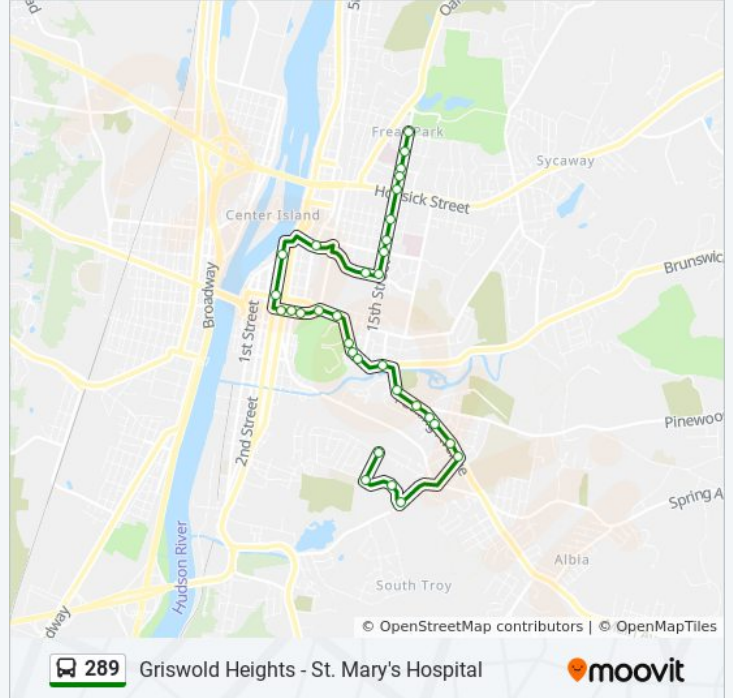

**289 bus Info**

**Direction:** St. Mary's Hospital To Griswold Heights  
**Stops:** 31  
**Trip Duration:** 25 min  
**Line Summary:**

Congress St & Marshall St

Congress St & 15th St

Congress St & Brunswick Ave

Pawling Ave & Balsam Ave

Pawling Ave & Sheldon Ave

Pawling Ave & Terrace Pl

Pawling Ave & Hawthorne Ave

Pawling Ave & Walker Ave

Pawling Ave & Maple Ave

Campbell Ave & Project Rd

Midway Stop #1 & Project St

Project St & Delaware Ave

Project St & Madison Ave

**Direction: St. Mary's Hospital To Griswold Hgts Via Madison & Delaware**

32 stops

[VIEW LINE SCHEDULE](#)

St. Mary's Hospital-Troy

15th St & Sausse Ave

15th St & New Hampshire Ave

15th St & Hoosick St

15th St & Hutton St

15th St & Jacob St

15th St & Peoples Ave

15th St & Sage Ave

Sage Ave & Anderson Field

Federal St & 6th Ave

Riverfront Station - River St & Front St