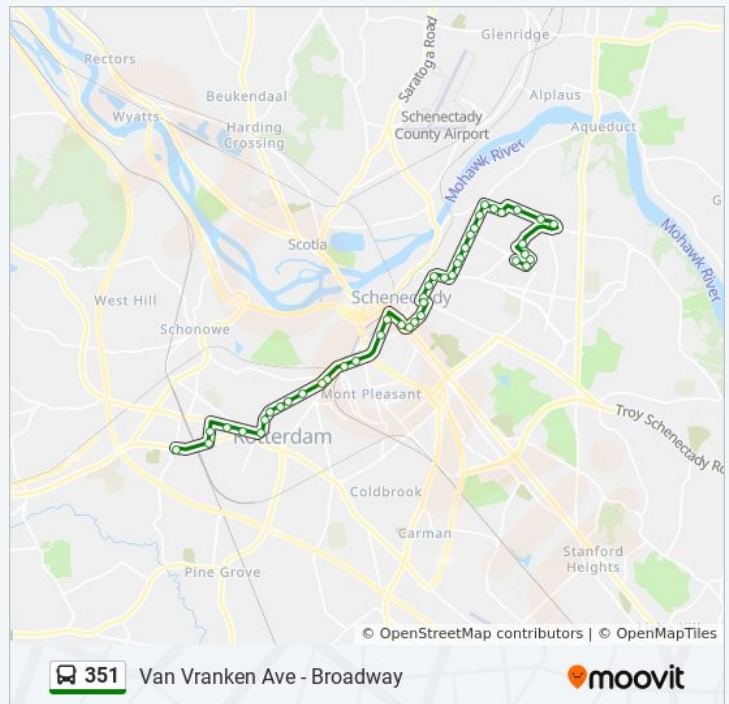

1619 Broadway

Broadway & Guilderland Ave

Broadway & Fairview Ave

Broadway & Hegeman St

Broadway & Shannon St

Broadway & Eleanor St

Broadway & Bruno St

Broadway & Melrose St

44 stops

[VIEW LINE SCHEDULE](#)

- Rt 7 & Dunnsville Rd (Golub Corp)
- Rt 7 & Rotterdam Corporation Park
- Harold St & Roosevelt St
- Mariaville Rd & Phillip St
- Mariaville Rd & Princetown Rd (Bank Of America)
- Broadway & Denver Ave
- Broadway & Cramer St
- Broadway & Draper Ave
- Broadway & Cleveland Ave
- Broadway & Ontario St
- Broadway & Hegeman St
- Broadway & Guilderland Ave
- 1616 Broadway (Sunmark Credit Union)
- Broadway & Lower Broadway
- 797 Broadway (Department Of Social Services)
- Broadway & Ten Eyck Apts
- 1 Broadway (Ny State Lottery Building) Northbound
- 604 State St
- Nott Terr & State St
- Nott Terr & Franklin St
- Nott Terrace & Nott Terrace Heights
- Union St & Seward Pl
- Seward Pl & South Ave
- Seward Pl & Roger Hull Pl
- Seward Pl & Nott St
- Nott St & Carrie St
- Van Vranken Ave & Hattie St
- Van Vranken Ave & Kenwood St
- Van Vranken Ave & Mason St

**351 bus Time Schedule**

Rotterdam Industrial Park To Gerling St. & Sheridan Ave Route Timetable:

Sunday	9:50 AM - 5:20 PM
Monday	6:00 AM - 11:10 PM
Tuesday	6:00 AM - 11:10 PM
Wednesday	6:00 AM - 11:10 PM
Thursday	6:00 AM - 11:10 PM
Friday	6:00 AM - 11:10 PM
Saturday	6:00 AM - 6:50 PM

**351 bus Info**

**Direction:** Rotterdam Industrial Park To Gerling St. & Sheridan Ave

**Stops:** 44

**Trip Duration:** 36 min

**Line Summary:**

Van Vranken Ave & Seneca St

Van Vranken Ave & Gerling St

Van Vranken Ave & Salina St