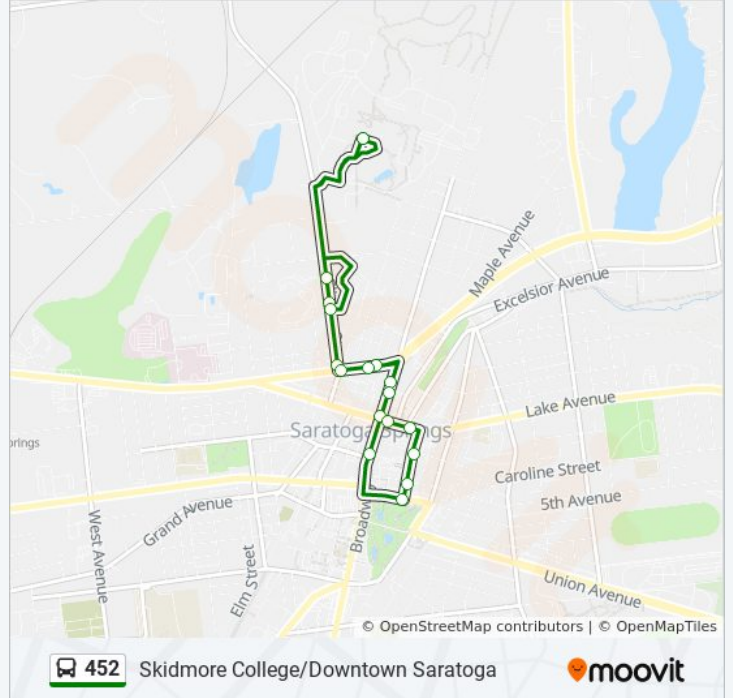

Use the Moovit App to find the closest 452 bus station near you and find out when is the next 452 bus arriving.

**Direction: Late Night Skidmore Loop**

19 stops

[VIEW LINE SCHEDULE](#)

- Skidmore College / Case Center
- Clinton St & Embury Dr
- Clinton St & Vermont St
- Clinton St & Van Dam St
- Van Dam St & Woodlawn Ave
- Broadway & Ellsworth Jones Pl
- Broadway & Church St
- Broadway & Division St
- Spring St & Henry St
- Henry St & Phila St
- Henry St & Caroline St
- Lake Ave & Henry St
- Lake Ave & Broadway
- Broadway & Ellsworth Jones Pl
- Van Dam St & Woodlawn Ave
- Van Dam St & Clinton St
- Clinton St & Vermont St
- Clinton St & Embury Dr
- Skidmore College / Case Center

**452 bus Info**

**Direction:** Late Night Skidmore Loop

**Stops:** 19

**Trip Duration:** 24 min

**Line Summary:**

### Direction: Marion Ave To Skidmore

16 stops

[VIEW LINE SCHEDULE](#)

- 92 East Ave
- Veterans Way & Excelsior Ave
- Excelsior Ave & High Rock Ave
- Excelsior Courtyard
- Lake Ave & Henry St
- Lake Ave & Circular St
- Circular St & Phila St
- Spring St & Putnam St
- Broadway & Division St
- Broadway & Lake Ave
- Broadway & Ellsworth Jones Pl
- Van Dam St & Woodlawn Ave
- Van Dam St & Clinton St
- Clinton St & Vermont St
- Clinton St & Embury Dr
- Skidmore College / Case Center

- Skidmore College / Case Center
- Clinton St & Embury Dr
- Clinton St & Vermont St
- Clinton St & Van Dam St
- Van Dam St & Woodlawn Ave
- Broadway & Ellsworth Jones Pl
- Broadway & Church St
- Broadway & Division St
- Spring St & Henry St
- Circular St & Phila St
- Circular St & Lake Ave
- Lake Ave & Henry St
- Excelsior Ave & High Rock Ave
- Excelsior Ave & East Ave
- Loudon Rd at Hannaford Plaza
- Walmart-Wilton
- Lowe's Dr
- Wilton Mall