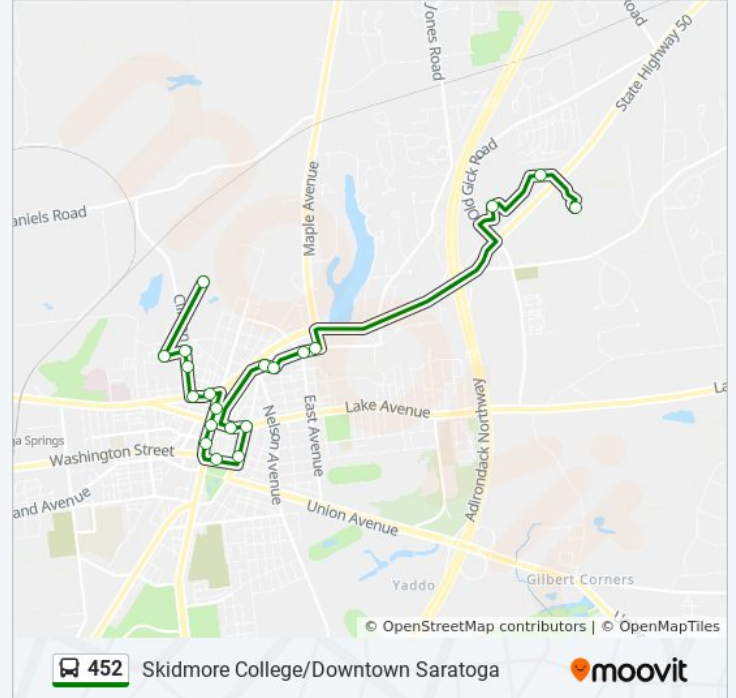

### Direction: Marion Ave To Skidmore

16 stops

[VIEW LINE SCHEDULE](#)

- 92 East Ave
- Veterans Way & Excelsior Ave
- Excelsior Ave & High Rock Ave
- Excelsior Courtyard
- Lake Ave & Henry St
- Lake Ave & Circular St
- Circular St & Phila St
- Spring St & Putnam St
- Broadway & Division St
- Broadway & Lake Ave
- Broadway & Ellsworth Jones Pl
- Van Dam St & Woodlawn Ave
- Van Dam St & Clinton St
- Clinton St & Vermont St
- Clinton St & Embury Dr
- Skidmore College / Case Center

### Direction: Skidmore To Marion Ave

14 stops

[VIEW LINE SCHEDULE](#)

- Skidmore College / Case Center
- Clinton St & Embury Dr
- Clinton St & Vermont St
- Clinton St & Van Dam St
- Van Dam St & Woodlawn Ave
- Broadway & Ellsworth Jones Pl
- Broadway & Church St
- Broadway & Division St
- Spring St & Henry St
- Circular St & Phila St
- Circular St & Lake Ave
- Lake Ave & Henry St
- Excelsior Ave & High Rock Ave
- 92 East Ave

- Wilton Mall
- Lowes Dr
- Walmart-Wilton
- Excelsior Ave & Marion Ave
- Excelsior Ave & East Ave
- Excelsior Ave & High Rock Ave
- Excelsior Courtyard
- Lake Ave & Henry St
- Lake Ave & Circular St
- Circular St & Phila St
- Spring St & Putnam St
- Broadway & Division St
- Broadway & Lake Ave
- Broadway & Ellsworth Jones Pl
- Van Dam St & Woodlawn Ave
- Van Dam St & Clinton St
- Clinton St & Vermont St
- Clinton St & Embury Dr

**452 bus Info**

**Direction:** Wilton Mall To Skidmore Via Embury

**Stops:** 20

**Trip Duration:** 29 min

**Line Summary:**

Embury Apts East Tower

Skidmore College / Case Center

452 bus time schedules and route maps are available in an offline PDF at [moovitapp.com](https://moovitapp.com). Use the [Moovit App](#) to see live bus times, train schedule or subway schedule, and step-by-step directions for all public transit in Albany.