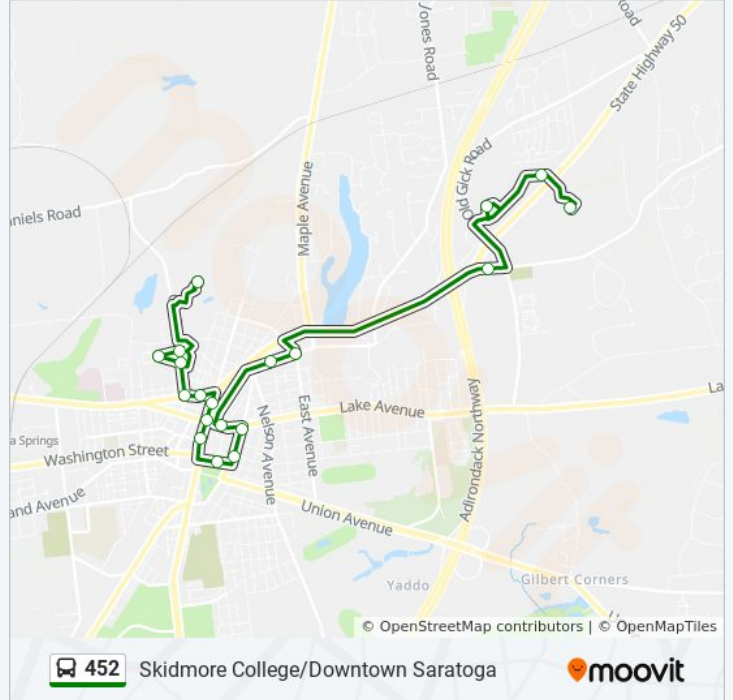

### Direction: Marion Ave To Skidmore

16 stops

[VIEW LINE SCHEDULE](#)

- 92 East Ave
- Veterans Way & Excelsior Ave
- Excelsior Ave & High Rock Ave
- Excelsior Courtyard
- Lake Ave & Henry St
- Lake Ave & Circular St
- Circular St & Phila St
- Spring St & Putnam St
- Broadway & Division St
- Broadway & Lake Ave
- Broadway & Ellsworth Jones Pl
- Van Dam St & Woodlawn Ave
- Van Dam St & Clinton St
- Clinton St & Vermont St
- Clinton St & Embury Dr
- Skidmore College / Case Center

- Skidmore College / Case Center
- Clinton St & Embury Dr
- Embury Apts East Tower
- Clinton St & Vermont St
- Clinton St & Van Dam St
- Van Dam St & Woodlawn Ave
- Broadway & Ellsworth Jones Pl
- Broadway & Church St
- Broadway & Division St
- Spring St & Henry St
- Circular St & Phila St
- Circular St & Lake Ave
- Lake Ave & Henry St
- Excelsior Ave & High Rock Ave
- Excelsior Ave & East Ave
- Loudon Rd at Hannaford Plaza
- Walmart-Wilton
- Lowes Dr

**452 bus Info**

**Direction:** Skidmore To Wilton Mall Via Embury

**Stops:** 19

**Trip Duration:** 32 min

**Line Summary:**

## Direction: Wilton Mall To Skidmore College

19 stops

[VIEW LINE SCHEDULE](#)

Wilton Mall

Lowes Dr

Walmart-Wilton

Excelsior Ave & Marion Ave

Excelsior Ave & East Ave