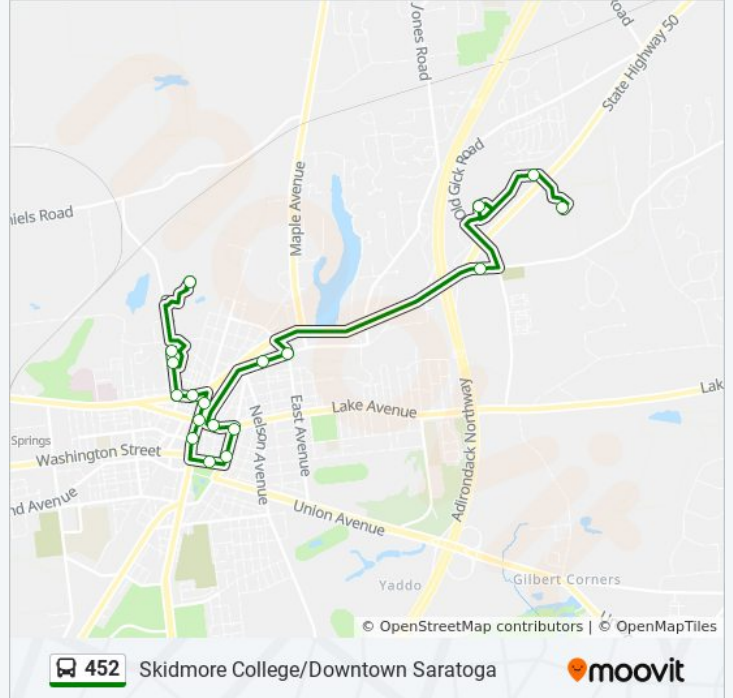

### 452 bus Info

**Direction:** Marion Ave To Skidmore

**Stops:** 16

**Trip Duration:** 18 min

**Line Summary:**

**Direction: Skidmore College To Wilton Mall**

18 stops

[VIEW LINE SCHEDULE](#)

- Skidmore College / Case Center
- Clinton St & Embury Dr
- Clinton St & Vermont St
- Clinton St & Van Dam St
- Van Dam St & Woodlawn Ave
- Broadway & Ellsworth Jones Pl
- Broadway & Church St
- Broadway & Division St
- Spring St & Henry St
- Circular St & Phila St
- Circular St & Lake Ave
- Lake Ave & Henry St
- Excelsior Ave & High Rock Ave
- Excelsior Ave & East Ave
- Loudon Rd at Hannaford Plaza
- Walmart-Wilton
- Lowe's Dr
- Wilton Mall

**452 bus Info**

**Direction:** Skidmore College To Wilton Mall

**Stops:** 18

**Trip Duration:** 30 min

**Line Summary:**

### Direction: Skidmore To Marion Ave

14 stops

[VIEW LINE SCHEDULE](#)

- Skidmore College / Case Center
- Clinton St & Embury Dr
- Clinton St & Vermont St
- Clinton St & Van Dam St
- Van Dam St & Woodlawn Ave
- Broadway & Ellsworth Jones Pl
- Broadway & Church St
- Broadway & Division St
- Spring St & Henry St
- Circular St & Phila St
- Circular St & Lake Ave
- Lake Ave & Henry St
- Excelsior Ave & High Rock Ave
- 92 East Ave