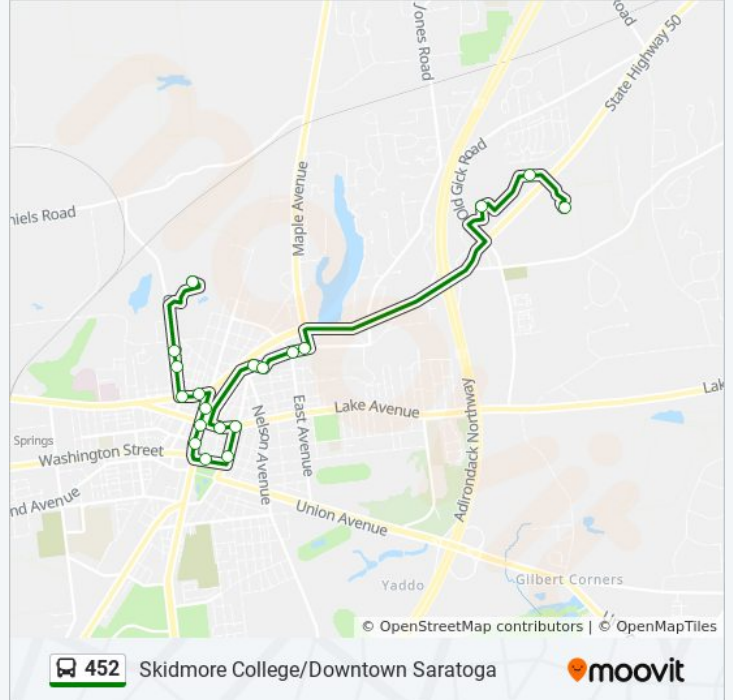

Broadway & Ellsworth Jones Pl

Van Dam St & Woodlawn Ave

Van Dam St & Clinton St

Clinton St & Vermont St

Clinton St & Embury Dr

## 452 bus Time Schedule

Wilton Mall To Skidmore College Route Timetable:

|           |                   |
|-----------|-------------------|
| Sunday    | 8:50 AM - 6:10 PM |
| Monday    | 8:50 AM - 8:25 PM |
| Tuesday   | 8:50 AM - 8:25 PM |
| Wednesday | 8:50 AM - 8:25 PM |
| Thursday  | 8:50 AM - 8:25 PM |
| Friday    | 8:50 AM - 8:25 PM |
| Saturday  | 8:50 AM - 8:25 PM |

## 452 bus Info

**Direction:** Wilton Mall To Skidmore College

**Stops:** 19

**Trip Duration:** 27 min

**Line Summary:**

**Direction: Wilton Mall To Skidmore Via Embury**

20 stops

[VIEW LINE SCHEDULE](#)

- Wilton Mall
- Lowes Dr
- Walmart-Wilton
- Excelsior Ave & Marion Ave
- Excelsior Ave & East Ave
- Excelsior Ave & High Rock Ave
- Excelsior Courtyard
- Lake Ave & Henry St
- Lake Ave & Circular St
- Circular St & Phila St
- Spring St & Putnam St
- Broadway & Division St
- Broadway & Lake Ave
- Broadway & Ellsworth Jones Pl
- Van Dam St & Woodlawn Ave
- Van Dam St & Clinton St
- Clinton St & Vermont St
- Clinton St & Embury Dr