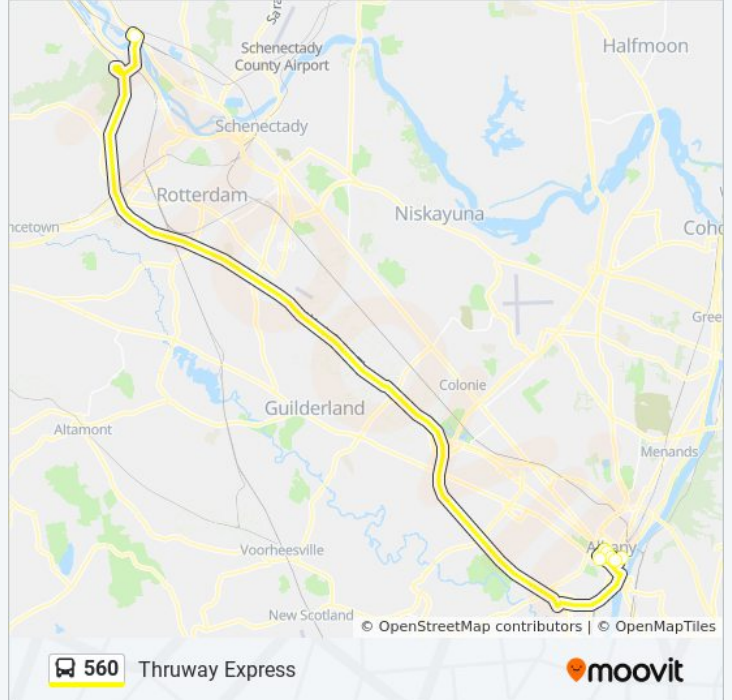

## Direction: Downtown Amsterdam To Kiernan Plaza

10 stops

[VIEW LINE SCHEDULE](#)

Main St & Market St

Church St & Federal St - Riverfront Center

Exit 27 Park & Ride

Exit 26 Park & Ride

Empire State Plaza Concourse

S. Swan St & Washington Ave

Hawk/Capitol Station - Washington Ave & Hawk St

State St & Eagle St

State/Downtown Station - State St & S. Pearl St

Broadway & Steuben St

## 560 bus Time Schedule

Downtown Amsterdam To Kiernan Plaza Route

Timetable:

Sunday	Not Operational
Monday	6:19 AM - 12:05 PM
Tuesday	6:19 AM - 12:05 PM
Wednesday	6:19 AM - 12:05 PM
Thursday	6:19 AM - 12:05 PM
Friday	6:19 AM - 12:05 PM
Saturday	Not Operational

## 560 bus Info

**Direction:** Downtown Amsterdam To Kiernan Plaza

**Stops:** 10

**Trip Duration:** 61 min

**Line Summary:**

**Direction: Kiernan Plaza To Downtown Amsterdam**

10 stops

[VIEW LINE SCHEDULE](#)