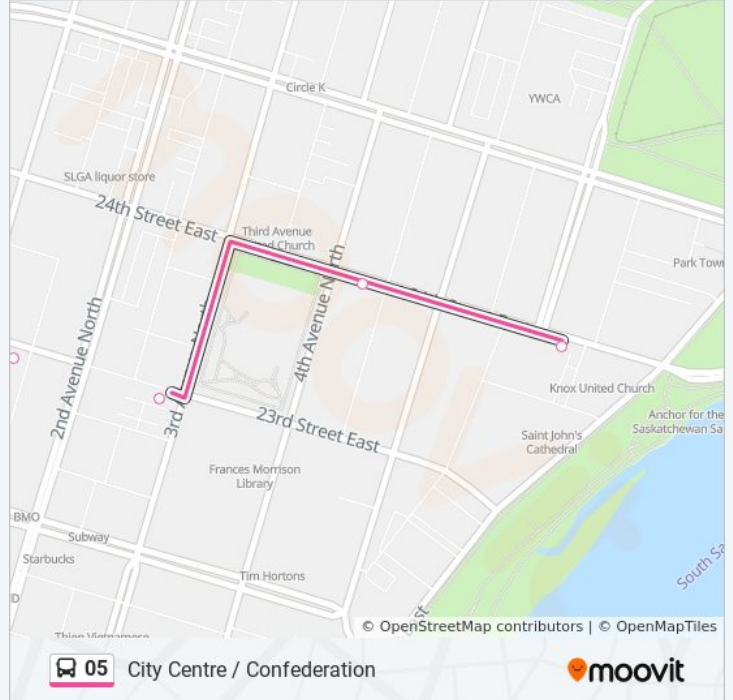

Direction: City Centre

26 stops

[VIEW LINE SCHEDULE](#)

- Confederation Hub
- Superstore
- Witney / 22nd Street
- Witney / Bedford
- Witney / Rusholme
- Witney / Rylston
- 29th Street / Witney
- 29th Street / Avenue W
- Rusholme / Avenue W
- Rusholme / Avenue T
- Rusholme / Avenue R
- Rusholme / Avenue P
- Rusholme / Leif Erickson
- Rusholme / Avenue M
- Rusholme / Avenue J
- Avenue H / Rusholme
- 23rd Street / Avenue G
- 23rd Street / Avenue F
- 23rd Street / Avenue C
- Jamieson / Avenue B
- 23rd Street / Wall
- 23rd Street / Pacific

05 bus Info

Direction: City Centre

Stops: 26

Trip Duration: 21 min

Line Summary:

23rd Street / 1st Avenue

City Centre Hub

24th Street / 4th Avenue

24th Street / 6th Avenue

Direction: City Centre

4 stops

[VIEW LINE SCHEDULE](#)

24th Street / 6th Avenue

23rd Street / Spadina

23rd Street / 4th Avenue

City Centre Hub

05 bus Info

Direction: Confederation Terminal

Stops: 26

Trip Duration: 22 min

Line Summary:

Avenue W / 29th Street

Witney / 29th Street

Witney / Rylston