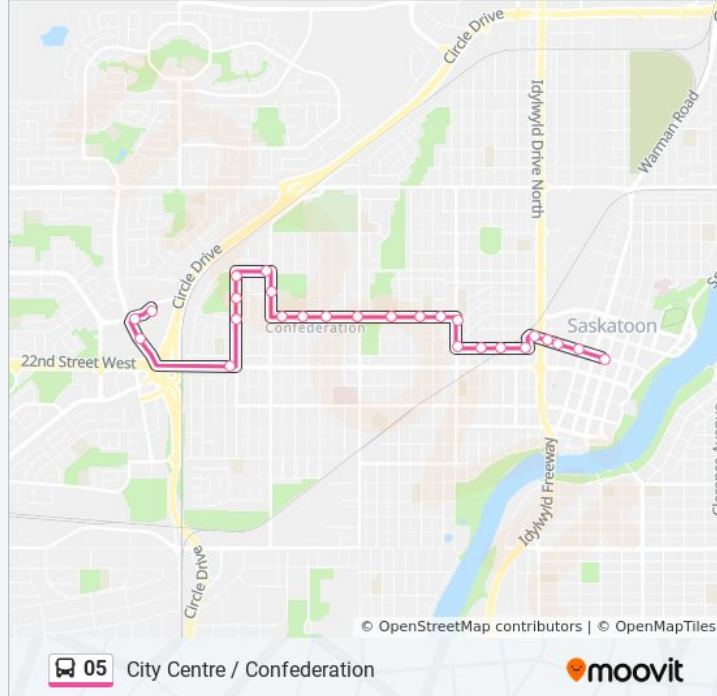

05 bus Info

Direction: City Centre

Stops: 26

Trip Duration: 21 min

Line Summary:

23rd Street / 1st Avenue

City Centre Hub

24th Street / 4th Avenue

24th Street / 6th Avenue

Direction: City Centre

4 stops

[VIEW LINE SCHEDULE](#)

24th Street / 6th Avenue

23rd Street / Spadina

23rd Street / 4th Avenue

City Centre Hub

05 bus Info

Direction: Confederation Terminal

Stops: 26

Trip Duration: 22 min

Line Summary:

Avenue W / 29th Street

Witney / 29th Street

Witney / Rylston

Witney / Rusholme

22nd Street / Witney

Confederation / Mall Exit

Laurier / Confederation

Confederation Hub

05 bus time schedules and route maps are available in an offline PDF at moovitapp.com. Use the [Moovit App](#) to see live bus times, train schedule or subway schedule, and step-by-step directions for all public transit in Saskatoon.