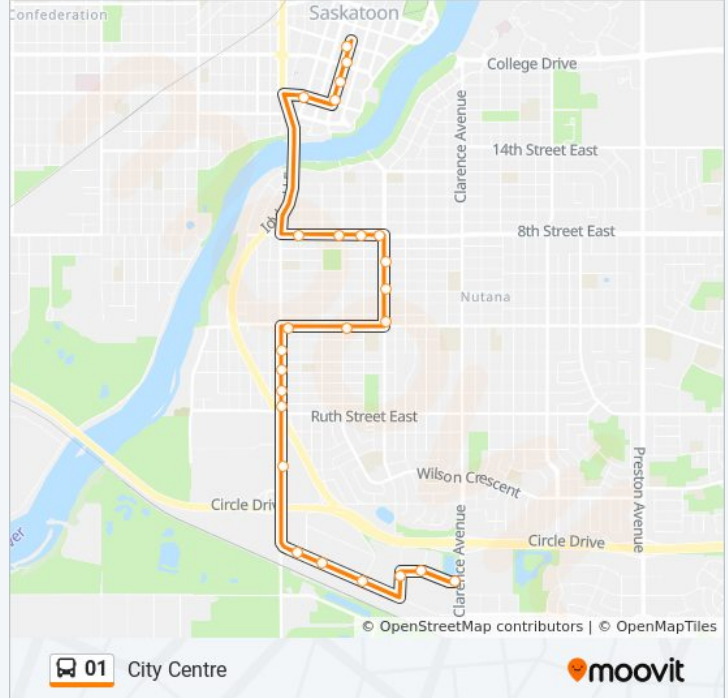

Use the Moovit App to find the closest 01 bus station near you and find out when is the next 01 bus arriving.

Direction: City Centre

25 stops

[VIEW LINE SCHEDULE](#)

Brand / Clarence
Brand / Brand Place
Brand / Mitsubishi
Melville / Portage
Melville / Actionwear
Melville / Lorne
Lorne / Early's
Lorne / Ruth
Lorne / Adelaide
Lorne / Hilliard
Lorne / Isabella
Taylor Street / Lorne
Taylor / Victoria
Broadway / Taylor
Broadway / 3rd Street
Broadway / 6th Street
8th Street / Broadway
8th Street / Eastlake
8th Street / Victoria
8th Street / Mcpherson
20th Street / 1st Avenue
3rd Avenue / 20th Street

01 bus Info

Direction: City Centre

Stops: 25

Trip Duration: 23 min

Line Summary:

3rd Avenue / 21st Street

3rd / 22nd Street

City Centre Hub

Direction: Exhibition

19 stops

[VIEW LINE SCHEDULE](#)

City Centre Hub

3rd Avenue / 22nd Street

3rd Avenue / 21st Street

3rd / 20th

19th Street / 2nd Avenue

Stonebridge Route Timetable:

Sunday	08:46 - 20:46
Monday	05:48 - 23:46
Tuesday	05:48 - 23:46
Wednesday	05:48 - 23:46
Thursday	05:48 - 23:46
Friday	05:48 - 23:46
Saturday	06:48 - 23:46

01 bus Info

Direction: Stonebridge