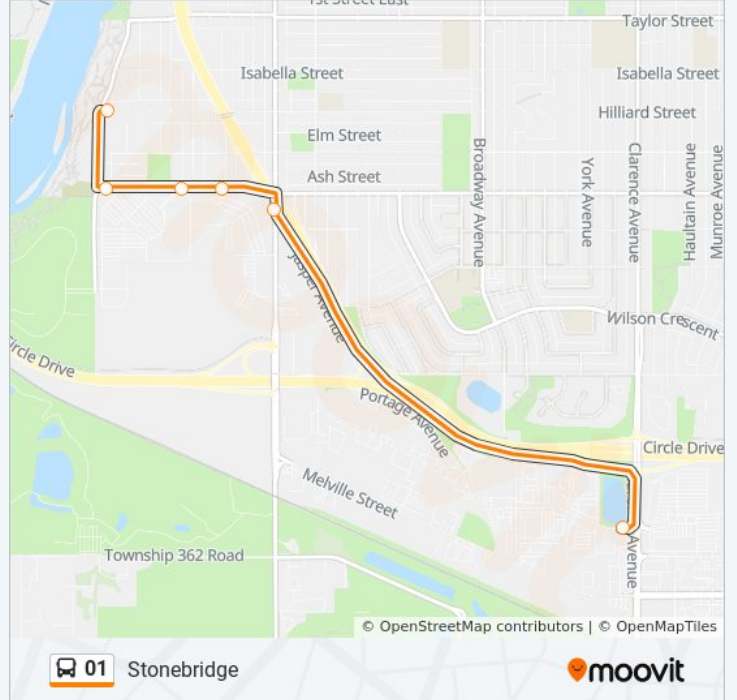

01 bus time schedules and route maps are available in an offline PDF at moovitapp.com. Use the [Moovit App](#) to see live bus times, train schedule or subway schedule, and step-by-step directions for all public transit in Saskatoon.

[About Moovit](#) • [MaaS Solutions](#) • [Supported Countries](#) • [Mooviter Community](#)

© 2024 Moovit - All Rights Reserved

Check Live Arrival Times