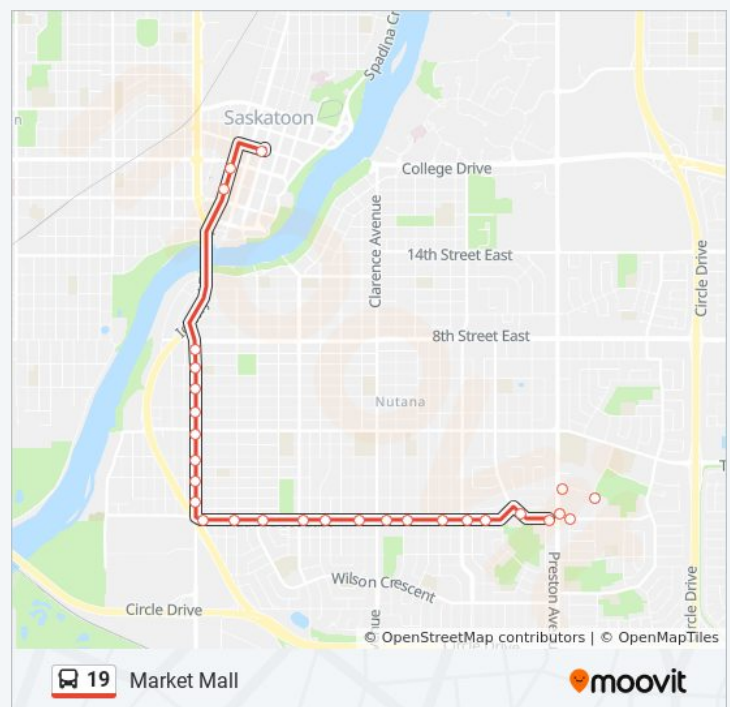

1st Avenue / 22nd Street

1st Avenue / 21st Street

Lorne / 8th Street

Lorne / 6th Street

Lorne / 4th Street

Lorne / 2nd Street

Lorne / Taylor

Lorne / Isabella

Lorne / Hilliard

Lorne / Adelaide

Ruth / Vernon

Ruth / Melrose

Ruth Street / Wilson

Ruth Street / Broadway

Ruth Street / Dufferin

Ruth Street / York Avenue

Ruth / Clarence

Ruth / Haultain

Ruth / Wiggins

Ruth / Cumberland

Ruth / Blain

Louise / Ruth

Louise / Woodward

Preston Avenue / Louise

Adelaide / Preston

Mceown / Adelaide

Market Mall Hub

Tuesday

12:17 AM

Wednesday

12:17 AM

Thursday

12:17 AM

Friday

12:17 AM

Saturday

12:17 AM

19 bus Info

Direction: Market Mall

Stops: 28

Trip Duration: 18 min

Line Summary:

19 bus time schedules and route maps are available in an offline PDF at moovitapp.com. Use the [Moovit App](#) to see live bus times, train schedule or subway schedule, and step-by-step directions for all public transit in Saskatoon.

[About Moovit](#) • [MaaS Solutions](#) • [Supported Countries](#) • [Mooviter Community](#)

© 2023 Moovit - All Rights Reserved

Check Live Arrival Times