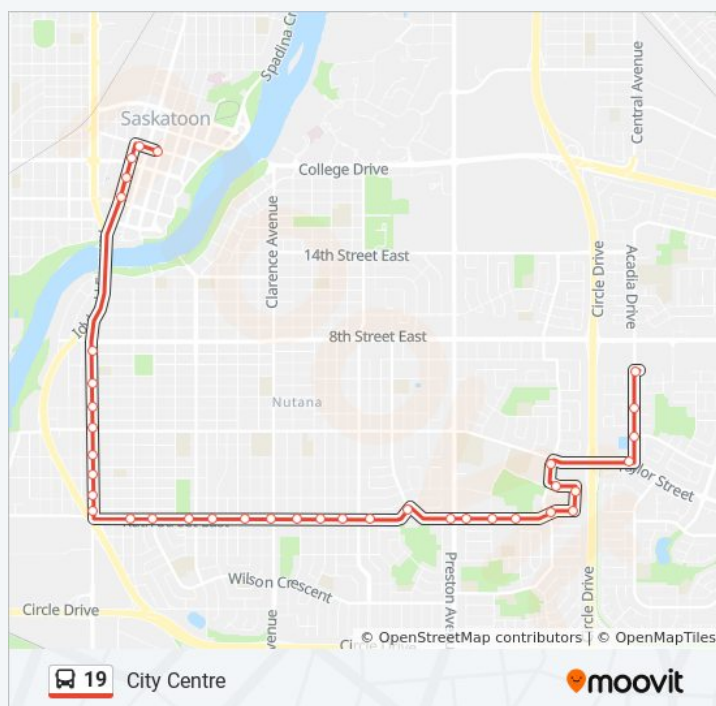

Illarion Residence

Louise / 2500-Block

Market Mall Hub

Louise / Preston

Ruth / Louise

Ruth / Cantlon

Ruth / Ewart

Ruth / Cairns

Ruth / Haultain

Ruth / Clarence Avenue

Ruth / York Avenue

Ruth / Dufferin Avenue

Ruth / Broadway Avenue

Ruth / Victoria Ave

Ruth / Melrose

Lorne / Ruth

Lorne / Adelaide

Lorne / Hilliard

Lorne / Isabella

Lorne / Taylor

Lorne / 2nd Street

Lorne / 4th Street

Lorne / 7th Street

1st Avenue / 20th Street

1st Avenue / 21st Street

1st Avenue / 22nd

23rd Street / 1st Avenue

City Centre Hub

Direction: Market Mall

28 stops

[VIEW LINE SCHEDULE](#)

City Centre Hub

Trip Duration: 29 min

Line Summary:

19 bus Time Schedule

Market Mall Route Timetable:

Sunday 12:17 AM - 9:17 PM

Monday Not Operational