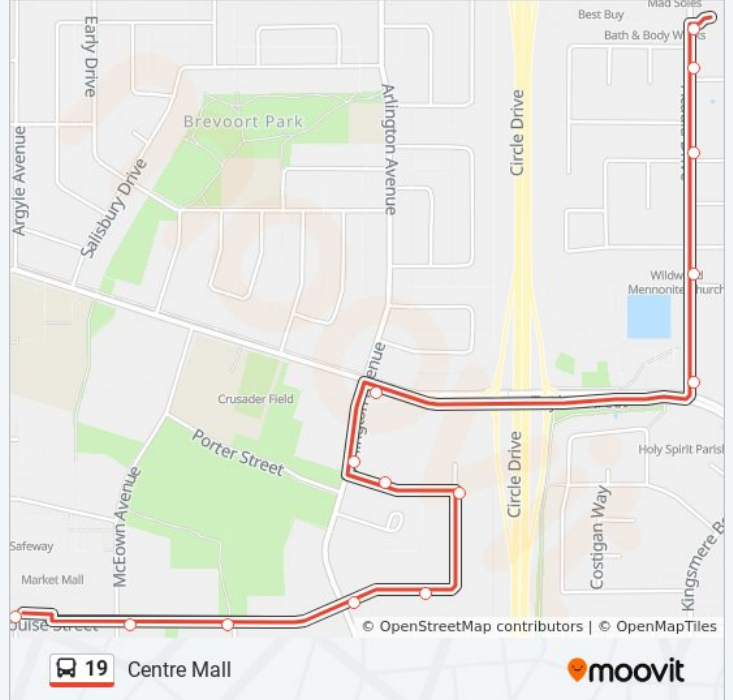

19 bus Info

Direction: Centre Mall

Stops: 14

Trip Duration: 7 min

Line Summary:

Direction: Centre Mall Via Lorne

38 stops

[VIEW LINE SCHEDULE](#)

- City Centre Hub
- 1st Avenue / 22nd Street
- 1st Avenue / 21st Street
- Lorne / 8th Street
- Lorne / 6th Street
- Lorne / 4th Street
- Lorne / 2nd Street
- Lorne / Taylor
- Lorne / Isabella
- Lorne / Hilliard
- Lorne / Adelaide
- Ruth / Vernon
- Ruth / Melrose
- Ruth Street / Wilson
- Ruth Street / Broadway
- Ruth Street / Dufferin
- Ruth Street / York Avenue
- Ruth / Clarence

Direction: City Centre

37 stops

[VIEW LINE SCHEDULE](#)

Wildwood-Centre Mall Hub
 Acadia / Haight
 Acadia / Avondale
 Taylor / Acadia
 Arlington / Taylor
 Louise / Arlington
 Louise / Louise
 Louise / Louise
 Louise / Arlington

19 bus Info

Direction: City Centre

Stops: 37

Illarion Residence

Louise / 2500-Block

Market Mall Hub

Louise / Preston

Ruth / Louise