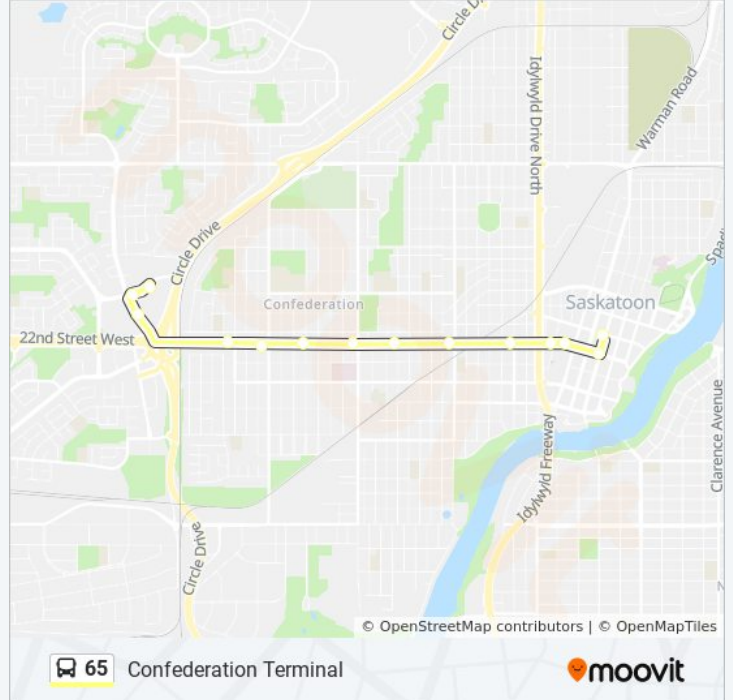

Use the Moovit App to find the closest 65 bus station near you and find out when is the next 65 bus arriving.

Direction: City Centre

20 stops

[VIEW LINE SCHEDULE](#)

Diefenbaker / Steeves
Diefenbaker / Lisgar
Diefenbaker / Vanier
Diefenbaker / Mowat
Diefenbaker / Mowat
Diefenbaker / Centennial
Laurier / Confederation
Confederation Hub
Superstore
22nd Street / Witney
22nd Street / Avenue X
22nd Street / Avenue T
22nd Street / Avenue P
22nd Street / Avenue M
22nd Street / Avenue H
22nd Street / Avenue C
22nd Street / Auditorium
1st Avenue / 22nd
23rd Street / 1st Avenue
City Centre Hub

- City Centre Hub
- 22nd Street / 3rd Avenue
- 22nd Street / 1st Avenue
- 22nd Street / Pacific
- 22nd Street / Avenue C
- 22nd Street / Avenue H
- 22nd Street / Avenue M
- 22nd / Avenue P
- 22nd Street / Avenue T
- 22nd Street / Avenue X
- 22nd Street / Witney
- Confederation / Mall Exit
- Laurier / Confederation
- Confederation Hub

Stops: 14

Trip Duration: 17 min

Line Summary:

Direction: Confederation Terminal

8 stops

[VIEW LINE SCHEDULE](#)

Diefenbaker / Steeves

Diefenbaker / Lisgar

Direction: Kensington

27 stops

[VIEW LINE SCHEDULE](#)

- City Centre Hub
- 22nd Street / 3rd Avenue
- 22nd Street / 1st Avenue
- 22nd Street / Pacific
- 22nd Street / Avenue C
- 22nd Street / Avenue H
- 22nd Street / Avenue M
- 22nd / Avenue P
- 22nd Street / Avenue T
- 22nd Street / Avenue X
- 22nd Street / Witney
- Confederation / Mall Exit
- Laurier / Confederation
- Confederation Hub
- Laurier Drive / Confederation
- Centennial / Diefenbaker
- Centennial / Mcdougall
- Centennial / Tache