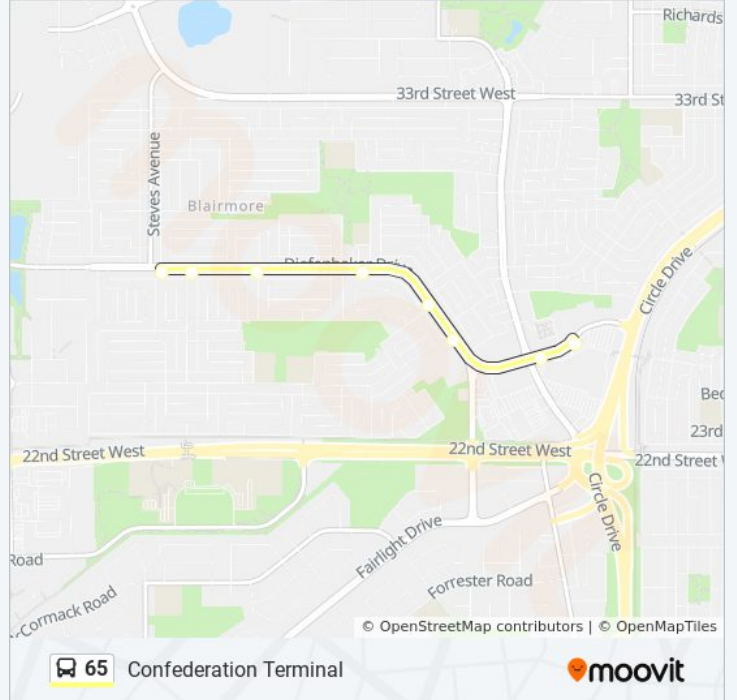

Use the Moovit App to find the closest 65 bus station near you and find out when is the next 65 bus arriving.

Direction: City Centre

20 stops

[VIEW LINE SCHEDULE](#)

Diefenbaker / Steeves
Diefenbaker / Lisgar
Diefenbaker / Vanier
Diefenbaker / Mowat
Diefenbaker / Mowat
Diefenbaker / Centennial
Laurier / Confederation
Confederation Hub
Superstore
22nd Street / Witney
22nd Street / Avenue X
22nd Street / Avenue T
22nd Street / Avenue P
22nd Street / Avenue M
22nd Street / Avenue H
22nd Street / Avenue C
22nd Street / Auditorium
1st Avenue / 22nd
23rd Street / 1st Avenue
City Centre Hub

- City Centre Hub
- 22nd Street / 3rd Avenue
- 22nd Street / 1st Avenue
- 22nd Street / Pacific
- 22nd Street / Avenue C
- 22nd Street / Avenue H
- 22nd Street / Avenue M
- 22nd / Avenue P
- 22nd Street / Avenue T
- 22nd Street / Avenue X
- 22nd Street / Witney
- Confederation / Mall Exit
- Laurier / Confederation
- Confederation Hub

Sunday	Not Operational
Monday	Not Operational
Tuesday	18:59
Wednesday	18:59
Thursday	18:59
Friday	18:59
Saturday	18:59

65 bus Info

Direction: Confederation Terminal

Stops: 8

Trip Duration: 5 min

Line Summary:

Direction: Kensington

27 stops

[VIEW LINE SCHEDULE](#)

- City Centre Hub
- 22nd Street / 3rd Avenue
- 22nd Street / 1st Avenue
- 22nd Street / Pacific
- 22nd Street / Avenue C
- 22nd Street / Avenue H
- 22nd Street / Avenue M
- 22nd / Avenue P
- 22nd Street / Avenue T
- 22nd Street / Avenue X
- 22nd Street / Witney
- Confederation / Mall Exit
- Laurier / Confederation
- Confederation Hub
- Laurier Drive / Confederation
- Centennial / Diefenbaker
- Centennial / Mcdougall
- Centennial / Tache