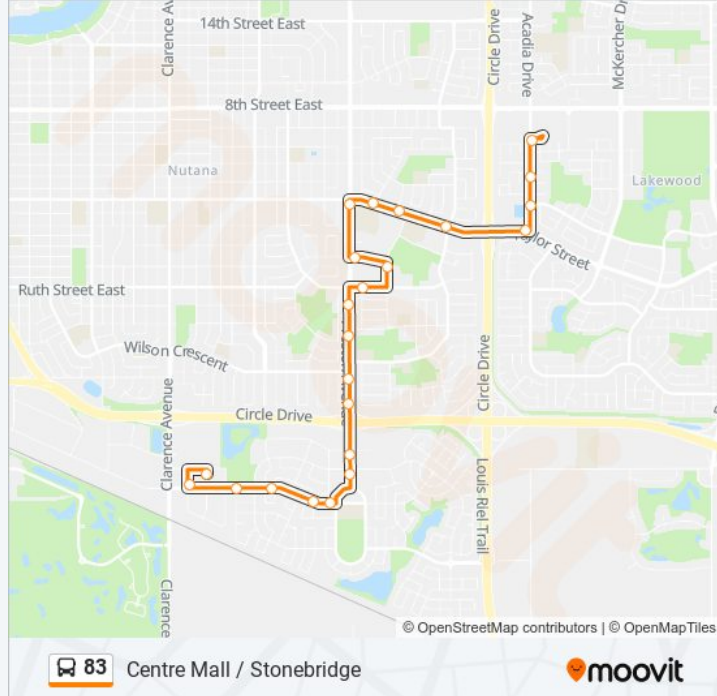

### Direction: Centre Mall

22 stops

[VIEW LINE SCHEDULE](#)

- Cope Lane / Cope Crescent
- Stonebridge / Wellman
- Gordon / Baillie
- Gordon / Laycock
- Stonebridge Common / Gordon
- Ironwood Crossing
- Preston / Circle Drive Alliance
- Preston / Dumont
- Preston / Arlington
- Preston / East
- Preston Avenue / Louise
- Preston / Adelaide
- Preston / Walter Murray
- Taylor / Preston
- Taylor / Cosmo Court
- Taylor / Mceown
- Taylor / Arlington
- Acadia / Taylor
- Acadia / Avondale
- Acadia / Highbury
- Acadia / Parkdale
- Wildwood-Centre Mall Hub

## Direction: Stonebridge

23 stops

[VIEW LINE SCHEDULE](#)

- Wildwood-Centre Mall Hub
- Acadia / Haight
- Acadia / Avondale
- Taylor / Acadia
- Taylor / Arlington
- Taylor / Madden
- Taylor / Salisbury
- Preston / Taylor
- Adelaide / Preston
- Mceown / Adelaide
- Market Mall Hub
- Preston / 2400-Block
- Preston / 2600-Block
- Preston / Wilson
- Preston / Dumont
- Preston / Willis
- Preston / Cornish
- Gordon / Stonebridge Common

## 83 bus Info

**Direction:** Stonebridge

**Stops:** 23

**Trip Duration:** 23 min

**Line Summary:**

Gordon / Martin

Gordon / Stepney

Stonebridge / Galloway

Cope Way / Stonebridge

Cope Lane / Cope Crescent

83 bus time schedules and route maps are available in an offline PDF at [moovitapp.com](https://moovitapp.com). Use the [Moovit App](#) to see live bus times, train schedule or subway schedule, and step-by-step directions for all public transit in Saskatoon.