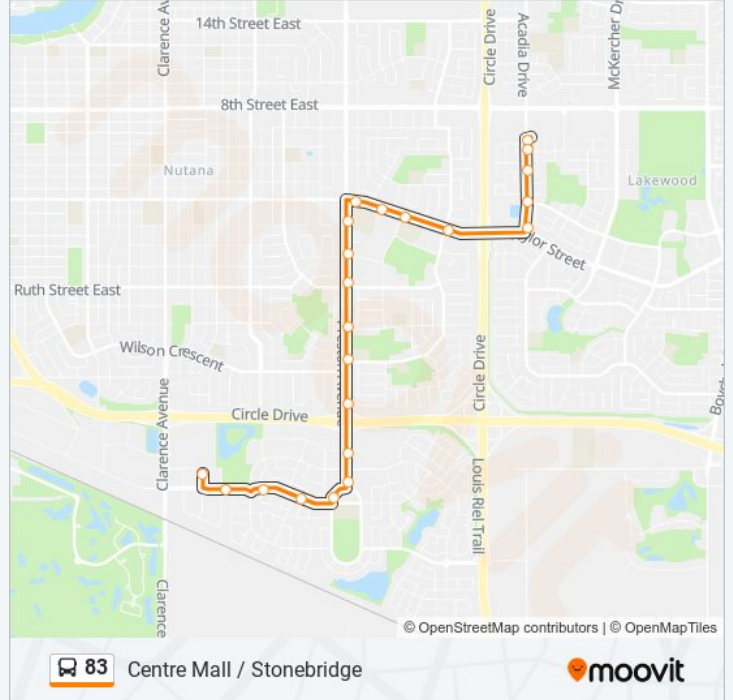

### Direction: Centre Mall

22 stops

[VIEW LINE SCHEDULE](#)

- Cope Lane / Cope Crescent
- Stonebridge / Wellman
- Gordon / Baillie
- Gordon / Laycock
- Stonebridge Common / Gordon
- Ironwood Crossing
- Preston / Circle Drive Alliance
- Preston / Dumont
- Preston / Arlington
- Preston / East
- Preston Avenue / Louise
- Preston / Adelaide
- Preston / Walter Murray
- Taylor / Preston
- Taylor / Cosmo Court
- Taylor / Mceown
- Taylor / Arlington
- Acadia / Taylor
- Acadia / Avondale
- Acadia / Highbury
- Acadia / Parkdale
- Wildwood-Centre Mall Hub

### 83 bus Info

**Direction:** Centre Mall

**Stops:** 22

**Trip Duration:** 25 min

**Line Summary:**

## Direction: Stonebridge

23 stops

[VIEW LINE SCHEDULE](#)

- Wildwood-Centre Mall Hub
- Acadia / Haight
- Acadia / Avondale
- Taylor / Acadia
- Taylor / Arlington
- Taylor / Madden
- Taylor / Salisbury
- Preston / Taylor
- Adelaide / Preston
- Mceown / Adelaide
- Market Mall Hub
- Preston / 2400-Block
- Preston / 2600-Block
- Preston / Wilson
- Preston / Dumont
- Preston / Willis
- Preston / Cornish
- Gordon / Stonebridge Common

## 83 bus Info

**Direction:** Stonebridge

**Stops:** 23

**Trip Duration:** 23 min

**Line Summary:**

Gordon / Martin

Gordon / Stepney

Stonebridge / Galloway