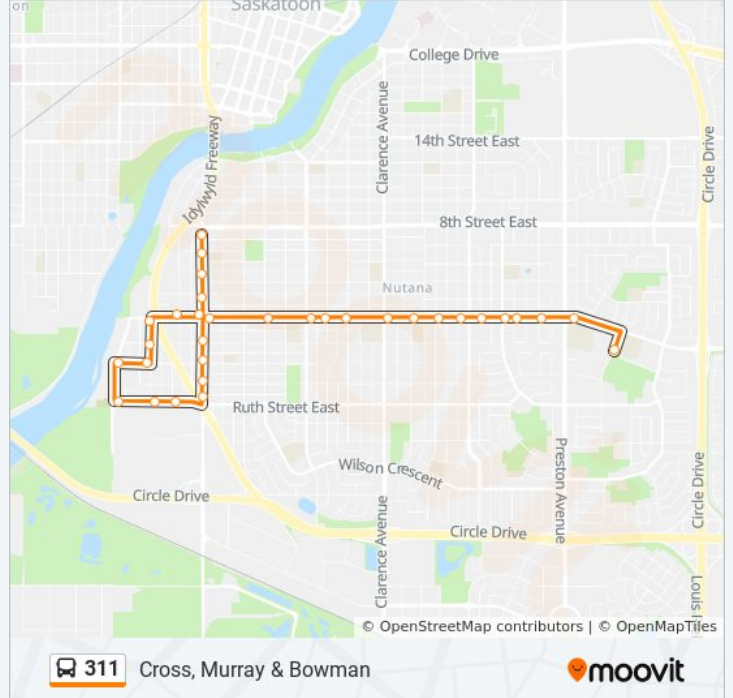

Direction: Bowman / Murray / Cross

32 stops

[VIEW LINE SCHEDULE](#)

- Lorne / 8th Street
- Lorne / 6th Street
- Lorne / 4th Street
- Lorne / 2nd Street
- Taylor Street / Lorne
- Taylor Street / Kilburn
- Herman / Taylor
- Herman / Isabella
- Hilliard / Herman
- Hilliard / St Henry
- Ruth / Saint Henry
- Ruth / Herman
- Ruth / St Patrick
- Lorne / Ruth
- Lorne / Adelaide
- Lorne / Hilliard
- Lorne / Isabella
- Taylor Street / Lorne
- Taylor / Victoria
- Taylor / Broadway
- Taylor / Dufferin
- Taylor / Lansdowne

Stops: 32

Trip Duration: 21 min

Line Summary:

Taylor / Clarence

Taylor / Haultain

Taylor / Cairns

Taylor / Ewart

Taylor / Jackson

Taylor / Louise

Taylor / Morgan

Taylor / Grosvenor

Taylor / Preston

Taylor / Mceown

Direction: Exhibition

31 stops

[VIEW LINE SCHEDULE](#)

Direction: Exhibition

Stops: 31

Trip Duration: 22 min

Line Summary:

Hilliard / Herman
Hilliard / St Henry
Ruth / Saint Henry
Ruth / Herman
Ruth / St Patrick
Lorne / Ruth
Lorne / Adelaide
Lorne / Hilliard
Lorne / Isabella
Lorne / Taylor
Lorne / 2nd Street
Lorne / 4th Street
Lorne / 7th Street