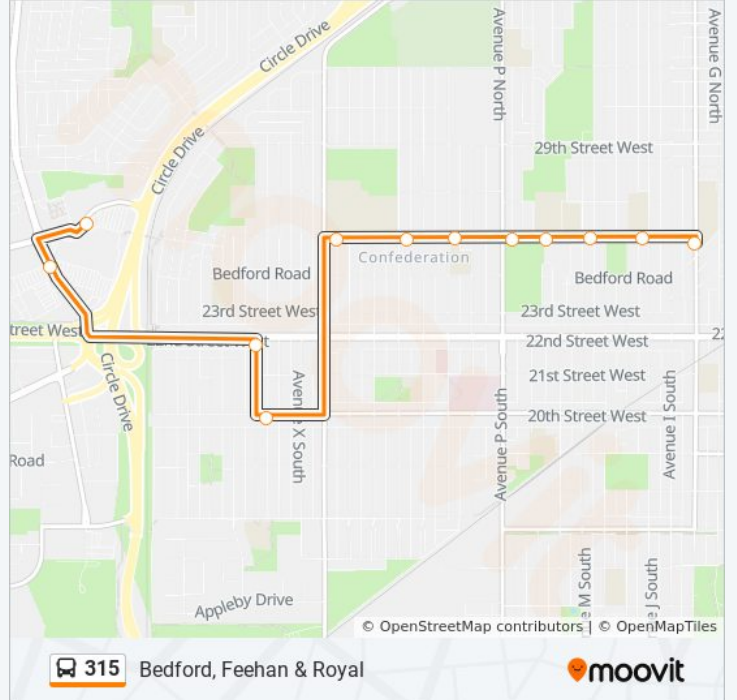

315 bus time schedules and route maps are available in an offline PDF at moovitapp.com. Use the [Moovit App](#) to see live bus times, train schedule or subway schedule, and step-by-step directions for all public transit in Saskatoon.

[About Moovit](#) • [MaaS Solutions](#) • [Supported Countries](#) • [Mooviter Community](#)

© 2024 Moovit - All Rights Reserved

Check Live Arrival Times