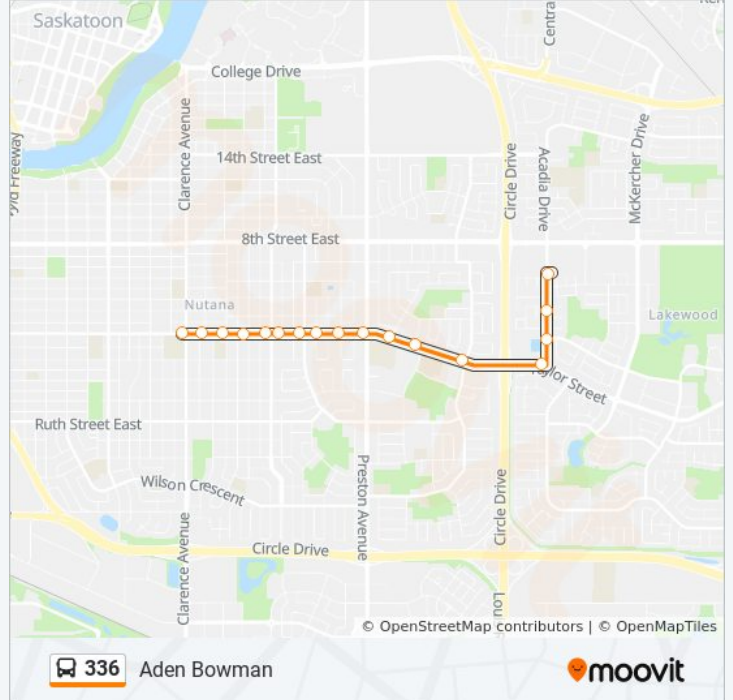

336 bus time schedules and route maps are available in an offline PDF at moovitapp.com. Use the [Moovit App](#) to see live bus times, train schedule or subway schedule, and step-by-step directions for all public transit in Saskatoon.

[About Moovit](#) • [MaaS Solutions](#) • [Supported Countries](#) • [Mooviter Community](#)

© 2023 Moovit - All Rights Reserved

Check Live Arrival Times