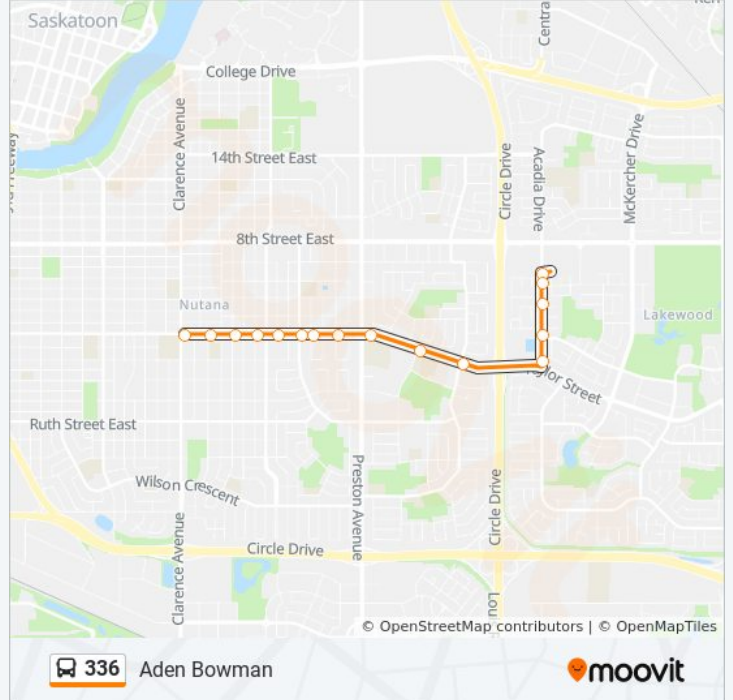

 336

Aden Bowman

[View In Website Mode](#)

The 336 bus line (Aden Bowman) has 2 routes. For regular weekdays, their operation hours are:

(1) Centre Mall Terminal: 3:20 PM(2) Cross / Murray / Bowman: 8:23 AM

Use the Moovit App to find the closest 336 bus station near you and find out when is the next 336 bus arriving.

Direction: Centre Mall Terminal

16 stops

[VIEW LINE SCHEDULE](#)

Taylor / Clarence
Taylor / Haultain
Taylor / Cairns
Taylor / Ewart
Taylor / Jackson
Taylor / Louise
Taylor / Morgan
Taylor / Grosvenor
Taylor / Preston
Taylor / Mceown
Taylor / Arlington
Acadia / Taylor
Acadia / Avondale
Acadia / Highbury
Acadia / Parkdale
Wildwood-Centre Mall Hub

Stops: 16

Trip Duration: 20 min

Line Summary:

Direction: Cross / Murray / Bowman

17 stops

[VIEW LINE SCHEDULE](#)

Wildwood-Centre Mall Hub

Acadia / Haight

Acadia / Avondale

Taylor / Acadia

Taylor / Arlington

Taylor / Madden

Taylor / Salisbury

Taylor / Preston

Taylor / Grosvenor

Taylor / Morgan