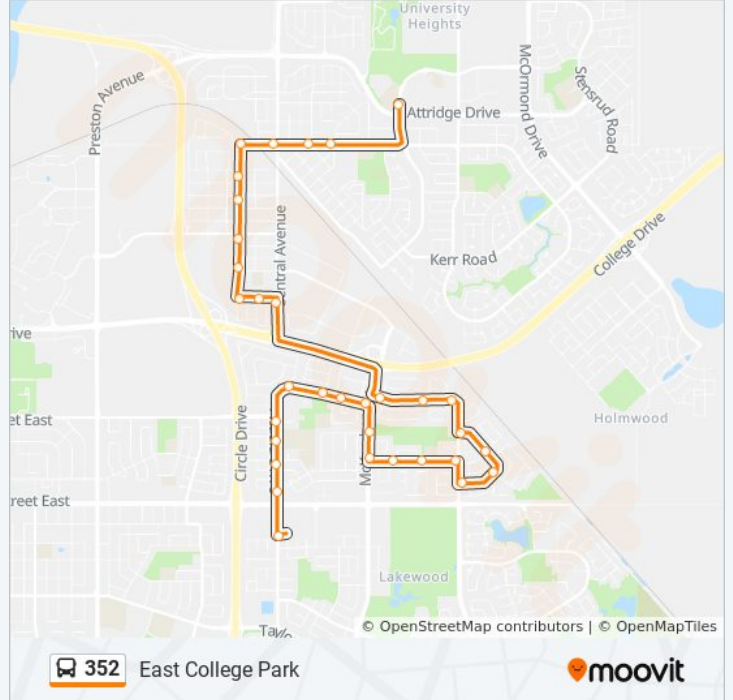

Direction: East College Park

33 stops

[VIEW LINE SCHEDULE](#)

- St. Joseph High School
- 115th Street / Spruce
- 115th Street / Vickies
- Central / 115th Street
- 115th Street / Egbert
- Egbert / 113th Street
- Egbert / 111th Street
- Egbert / 108th Street
- Egbert Ave/ 105th Street
- 104th Street / Egbert
- 104th St / O'Neil Cres
- Central / 104th Street
- Boychuk / Mckercher
- Boychuk / Waterloo
- Boychuk / Laval
- Laurentian / Boychuk
- Laurentian / Guelph
- Laurentian / Begg
- Boychuk / Laurentian
- Degeer / Boychuk
- Degeer / Degeer
- Degeer / Degeer

Stops: 33

Trip Duration: 30 min

Line Summary:

- Mckercher / Degeer
- Mckercher / Mount Allison
- Acadia / Mckercher
- Acadia / 200-Block
- Acadia / Dalhousie
- Acadia / Carleton
- Acadia / 14th Street
- Acadia / Cronkite
- Acadia / Harrington
- Acadia / Ramsay
- Wildwood-Centre Mall Hub

Direction: St Joseph

26 stops

[VIEW LINE SCHEDULE](#)

- Degeer / Mckercher
- Degeer / Champlin
- Degeer / Trent
- Boychuk / Degeer
- Laurentian / Boychuk
- Laurentian / Laurentian
- Laurentian / Guelph
- Laurentian / Brock
- Boychuk / Laurentian
- Boychuk / Arnason
- Boychuk / McMaster
- Mckercher Dr / Boychuk Dr
- 104th Street / Central
- 104th Street / 100 Block
- Egbert / 104th Street
- Egbert / 105th Street
- Egbert / 106th Street
- Egbert / 107th Street

Trip Duration: 22 min

Line Summary:

Egbert / 108th Street

Egbert / 111th Street

Egbert / 113th Street

115th Street / Egbert

115th Street / Rayner

115th Street / Central