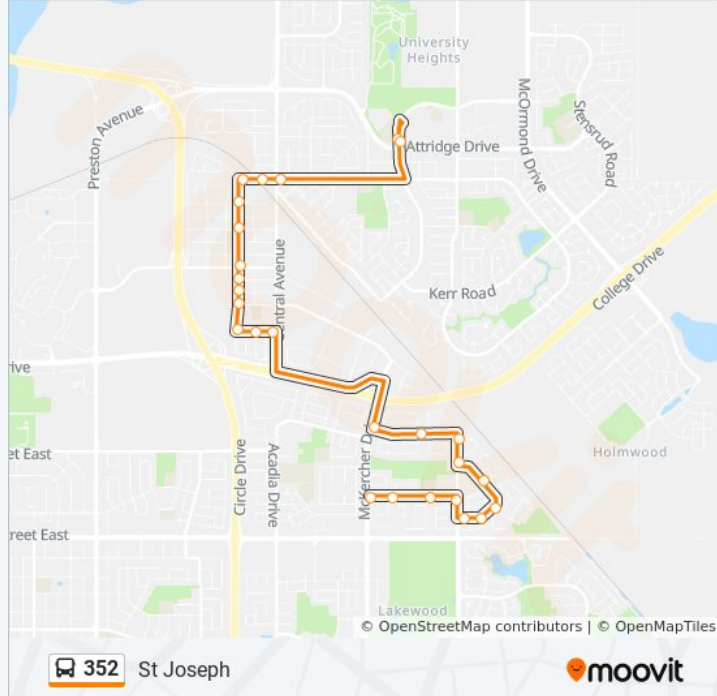

Egbert / 108th Street

Egbert / 111th Street

Egbert / 113th Street

115th Street / Egbert

115th Street / Rayner

115th Street / Central

Nelson / Attridge

St. Joseph High School

352 bus time schedules and route maps are available in an offline PDF at moovitapp.com. Use the [Moovit App](#) to see live bus times, train schedule or subway schedule, and step-by-step directions for all public transit in Saskatoon.

[About Moovit](#) • [MaaS Solutions](#) • [Supported Countries](#) • [Mooviter Community](#)

© 2024 Moovit - All Rights Reserved

Check Live Arrival Times