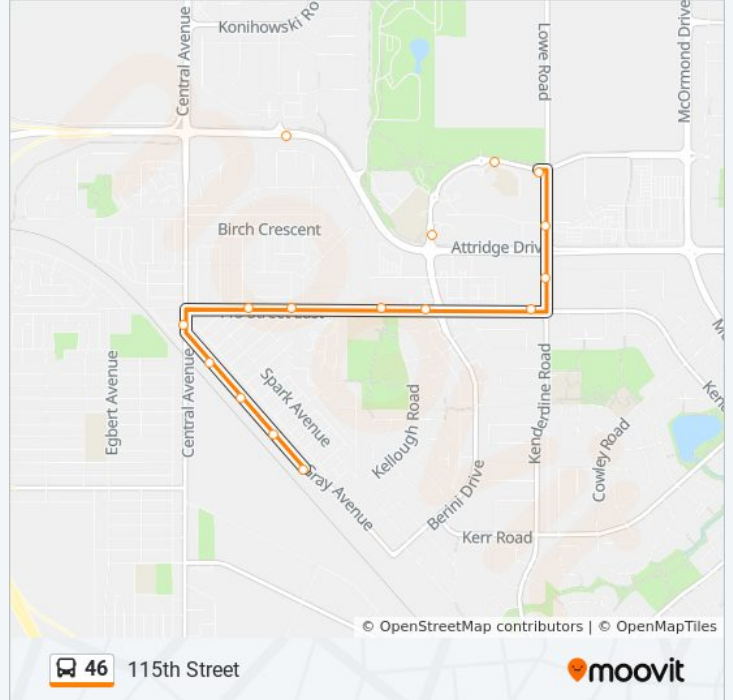

Use the Moovit App to find the closest 46 bus station near you and find out when is the next 46 bus arriving.

Direction: 115th Street

30 stops

[VIEW LINE SCHEDULE](#)

City Centre Hub

3rd / 24th Street

25th Street / 3rd Avenue

25th Street / 4th Avenue

25th Street / 5th Avenue

25th Street / 6th Avenue

25th Street / Spadina

College / Munroe

College Drive / Wiggins

College Drive / Cumberland Avenue

College / Field House

46 bus Info

Direction: 115th Street

Stops: 30

Trip Duration: 29 min

Line Summary:

- 115th Street / Innes Court
- 115th Street / Spruce
- 115th Street / Vickies
- Central / 115th Street
- Gray / Cruise Street
- Gray / Evans
- Gray / Grant
- Gray / Imperial

Direction: City Centre

11 stops

[VIEW LINE SCHEDULE](#)

- Gray / Imperial
- 84 Gray / Gray Avenue
- Berini Drive / Overholt
- Berini / Kerr
- Berini / 400-Block
- Berini / Rogers
- Berini Drive / 115th Street
- Kenderdine / Kenderdine
- Kenderdine / Perehudoff
- Lowe / Ludlow
- Nelson / Lowe