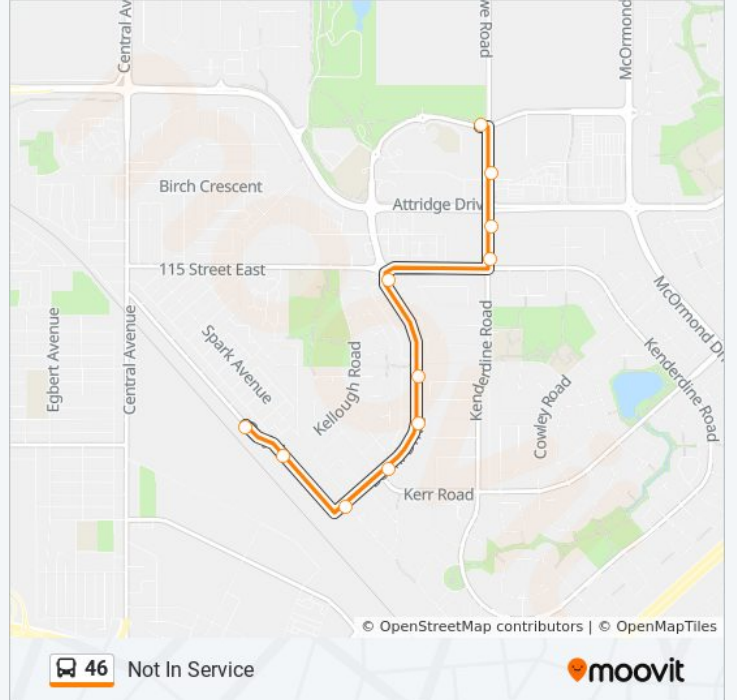

46 bus time schedules and route maps are available in an offline PDF at moovitapp.com. Use the [Moovit App](#) to see live bus times, train schedule or subway schedule, and step-by-step directions for all public transit in Saskatoon.

[About Moovit](#) · [MaaS Solutions](#) · [Supported Countries](#) · [Mooviter Community](#)

© 2024 Moovit - All Rights Reserved

Check Live Arrival Times