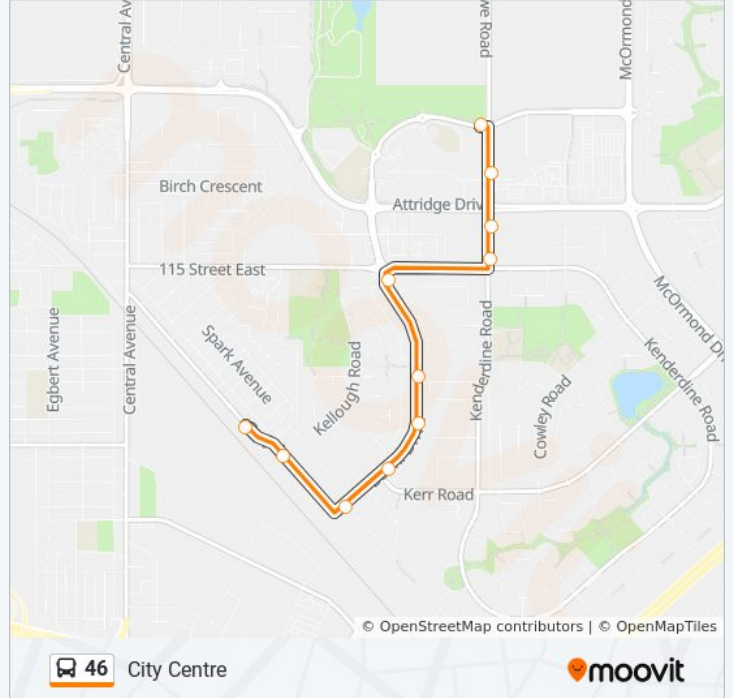

Use the Moovit App to find the closest 46 bus station near you and find out when is the next 46 bus arriving.

Direction: 115th Street

30 stops

[VIEW LINE SCHEDULE](#)

City Centre Hub

3rd / 24th Street

25th Street / 3rd Avenue

46 bus Info

Direction: 115th Street

Stops: 30

Trip Duration: 29 min

Line Summary:

- 115th Street / Innes Court
- 115th Street / Spruce
- 115th Street / Vickies
- Central / 115th Street
- Gray / Cruise Street
- Gray / Evans
- Gray / Grant
- Gray / Imperial

Direction: City Centre

11 stops

[VIEW LINE SCHEDULE](#)

- Gray / Imperial
- 84 Gray / Gray Avenue
- Berini Drive / Overholt
- Berini / Kerr
- Berini / 400-Block
- Berini / Rogers
- Berini Drive / 115th Street
- Kenderdine / Kenderdine
- Kenderdine / Perehudoff
- Lowe / Ludlow
- Nelson / Lowe

46 bus Info

Direction: City Centre

Stops: 11

Trip Duration: 8 min

Line Summary:

Direction: Not In Service

11 stops

[VIEW LINE SCHEDULE](#)