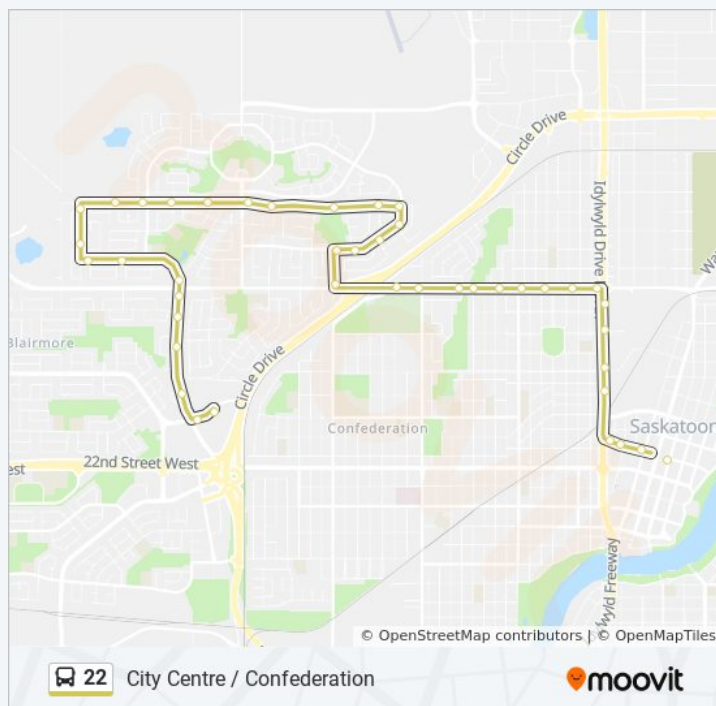

Direction: City Centre

43 stops

[VIEW LINE SCHEDULE](#)

- Confederation Hub
- Confederation / Laurier
- Confederation / Milton
- Confederation / Massey
- Dundonald School
- Wedge / Hunt
- Wedge / Nesbitt
- Latrace / Wedge
- Latrace / Murray
- 37th Street / Latrace
- 37th Street / Heggie
- 37th Street / Hunt
- 37th Street / Sumner
- 37th Street / Nixon
- 37th Street / Junor
- 37th Street / Peterson
- 37th Street / Byers
- 37th Street / Hnatyshyn
- 37th Street / Cole
- Richardson / 37th Street
- Richardson / Cole
- Richardson / Hnatyshyn

22 bus Info

Direction: City Centre

Stops: 43

Trip Duration: 29 min

Line Summary:

Avenue W / Richardson

Avenue W / Byers

33rd Street / Avenue W

37th / Nixon

37th St / Sumner Cr

37th / Hunt

37th / 3500 Block

Latrace / 37th Street

Latrace / Robinson

Wedge / Latrace

Wedge / Manning

Snowberry Downs

Confederation / 33rd Street

Confederation / J A Macdonald

Confederation / Massey

Confederation / Confederation

Laurier / Confederation

22 bus time schedules and route maps are available in an offline PDF at moovitapp.com. Use the [Moovit App](#) to see live bus times, train schedule or subway schedule, and step-by-step directions for all public transit in Saskatoon.