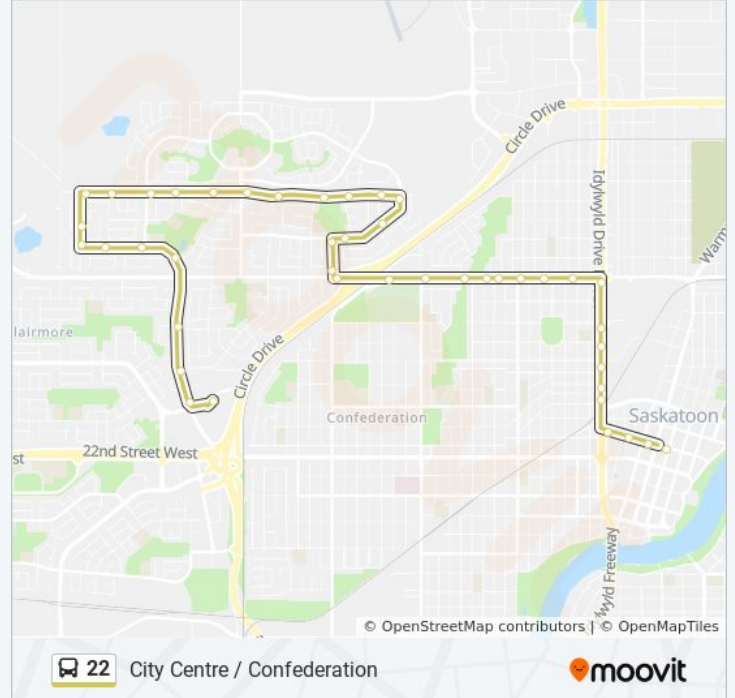

22 bus Info

Direction: City Centre

Stops: 43

Trip Duration: 29 min

Line Summary:

Avenue W / Richardson

Avenue W / Byers

33rd Street / Avenue W

33rd Street / Edmonton

33rd Street / Avenue P

33rd Street / Faulkner

33rd Street / Avenue K

33rd Street / Avenue J

33rd Street / Avenue H

33rd Street / Avenue F

33rd Street / Avenue D

Idylwyld / 33rd Street

Idylwyld / 31st Street

Idylwyld / 30th Street

Idylwyld / 29th Street

Idylwyld / 27th Street

Idylwyld / 25th Street

23rd Street / Wall

23rd Street / Pacific

23rd Street / 1st Avenue

City Centre Hub

Direction: Confederation Terminal

42 stops

[VIEW LINE SCHEDULE](#)

City Centre Hub

23rd / 1st Avenue

23rd / Pacific Avenue