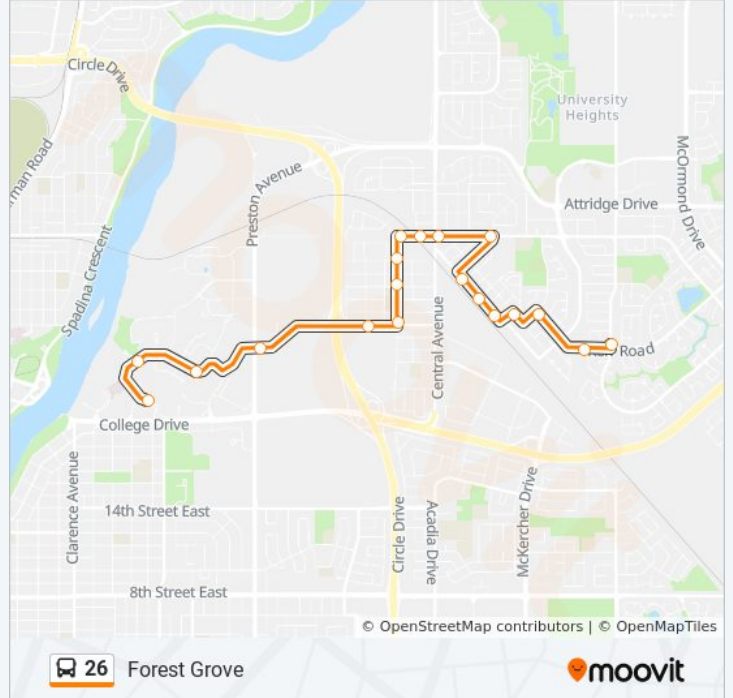

Forest Grove

Get The App

The 26 bus line (Forest Grove) has 2 routes. For regular weekdays, their operation hours are:

(1) Forest Grove: 00:08 - 23:28(2) University: 00:27 - 23:47

Use the Moovit App to find the closest 26 bus station near you and find out when is the next 26 bus arriving.

Direction: Forest Grove

19 stops

[VIEW LINE SCHEDULE](#)

- University-Place Riel Hub
- Campus / Commerce Court
- Campus / Agriculture Building
- 108th Street / Preston
- 108th Street / Bryans
- Egbert / 108th Street
- Egbert / 111th Street
- Egbert / 113th Street
- 115th Street / Egbert
- 115th Street / Rayner
- 115th Street / Central
- 115th St / Dunlop
- Gray / Evans
- Gray / Grant
- Gray / Imperial
- Kellough / James
- Kerr / Kellough
- Kerr / Gillam
- Kenderdine / Kerr

26 bus Time Schedule

Forest Grove Route Timetable:

Sunday	00:08 - 21:28
Monday	06:08 - 23:28
Tuesday	00:08 - 23:28
Wednesday	00:08 - 23:28
Thursday	00:08 - 23:28
Friday	00:08 - 23:28
Saturday	00:08 - 23:28

26 bus Info

Direction: Forest Grove

Stops: 19

Trip Duration: 19 min

Line Summary:

Direction: University

19 stops

[VIEW LINE SCHEDULE](#)