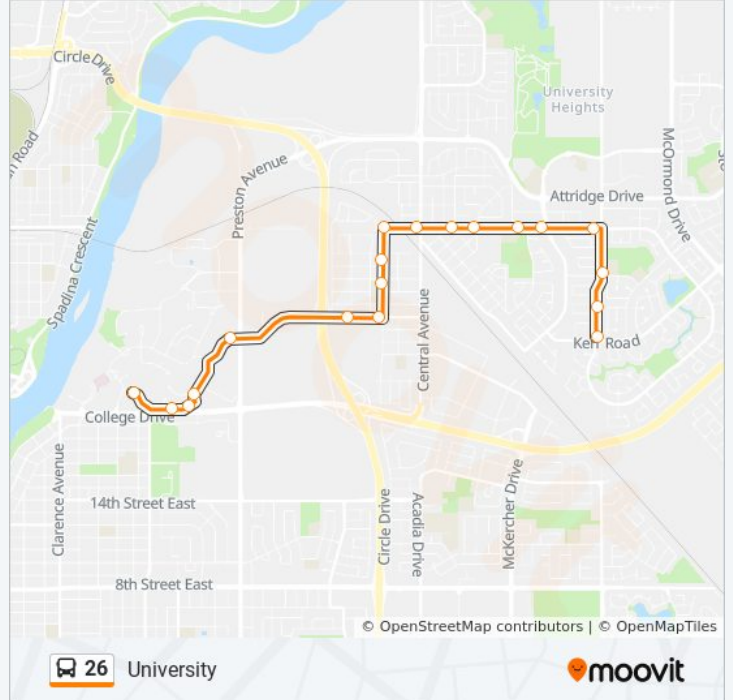

26 bus time schedules and route maps are available in an offline PDF at moovitapp.com. Use the [Moovit App](#) to see live bus times, train schedule or subway schedule, and step-by-step directions for all public transit in Saskatoon.

[About Moovit](#) • [MaaS Solutions](#) • [Supported Countries](#) • [Mooviter Community](#)

© 2024 Moovit - All Rights Reserved

Check Live Arrival Times