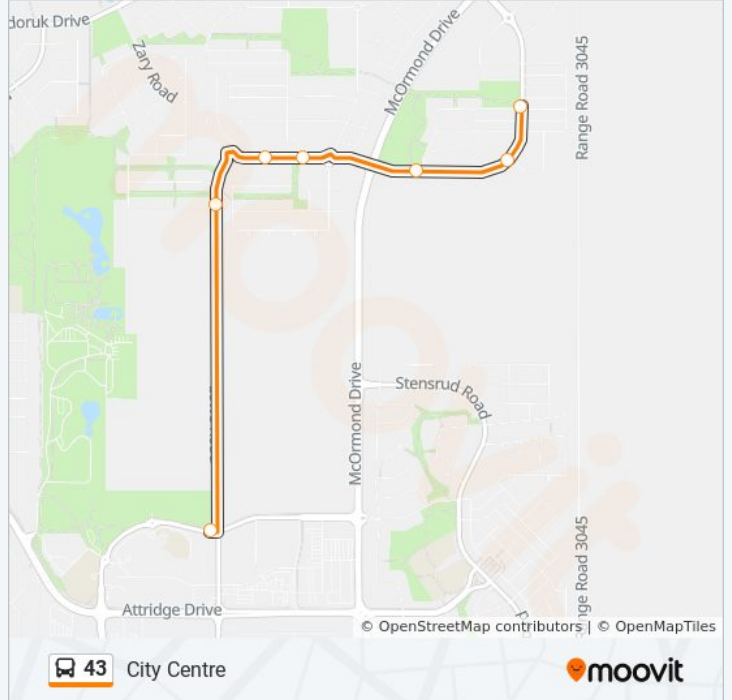

Direction: City Centre

7 stops

[VIEW LINE SCHEDULE](#)

Baltzan Boulevard / Boykowich

Baltzan Boulevard / Akhtar

Baltzan / Boykowich

Evergreen / Manek

Evergreen / Evergreen Boulevard

43 bus Info

Direction: City Centre

Stops: 7

Trip Duration: 9 min

Line Summary:

Direction: Evergreen

26 stops

[VIEW LINE SCHEDULE](#)

- City Centre Hub
- 3rd / 24th Street
- 25th Street / 3rd Avenue
- 25th Street / 4th Avenue
- 25th Street / 5th Avenue
- 25th Street / 6th Avenue
- 25th Street / Spadina
- College / Munroe
- College Drive / Wiggins
- College Drive / Cumberland Avenue
- College / Field House
- Preston / 108th
- Preston / 115th Street
- Preston / Preston Crossing
- Attridge Drive / Rever Road
- Nelson / Attridge
- Centennial Collegiate
- Lowe / Nelson

43 bus Info

Direction: Evergreen

Stops: 26

Trip Duration: 28 min

Line Summary:

Lowe / Pohorecky

Evergreen / Wyant

Evergreen / Salloum