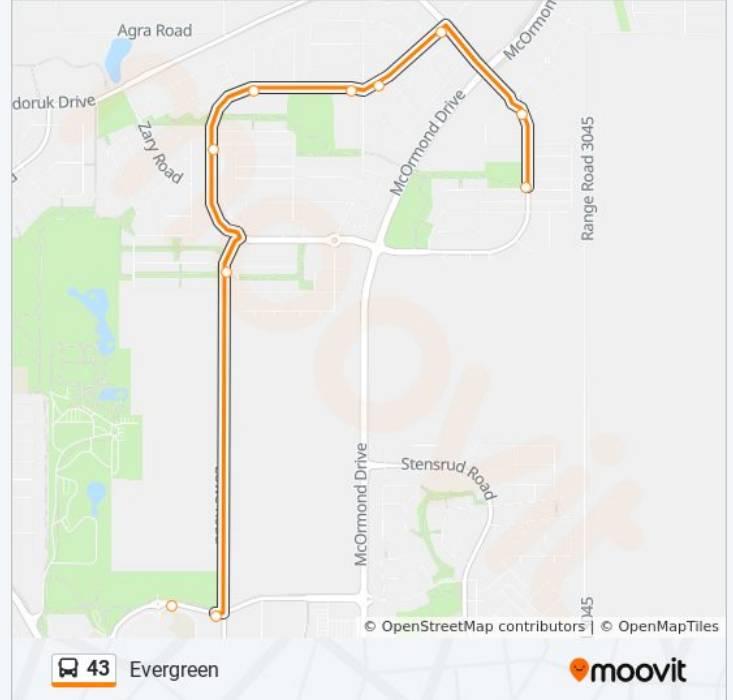

Lowe / Pohorecky

Evergreen / Wyant

Evergreen / Salloum

Evergreen / Kloppenburg

Evergreen / Manek

Evergreen / Fedoruk

Baltzan / Payne Bend

Baltzan Boulevard / Boykowich

43 bus time schedules and route maps are available in an offline PDF at moovitapp.com. Use the [Moovit App](#) to see live bus times, train schedule or subway schedule, and step-by-step directions for all public transit in Saskatoon.

[About Moovit](#) • [MaaS Solutions](#) • [Supported Countries](#) • [Mooviter Community](#)

© 2024 Moovit - All Rights Reserved

Check Live Arrival Times