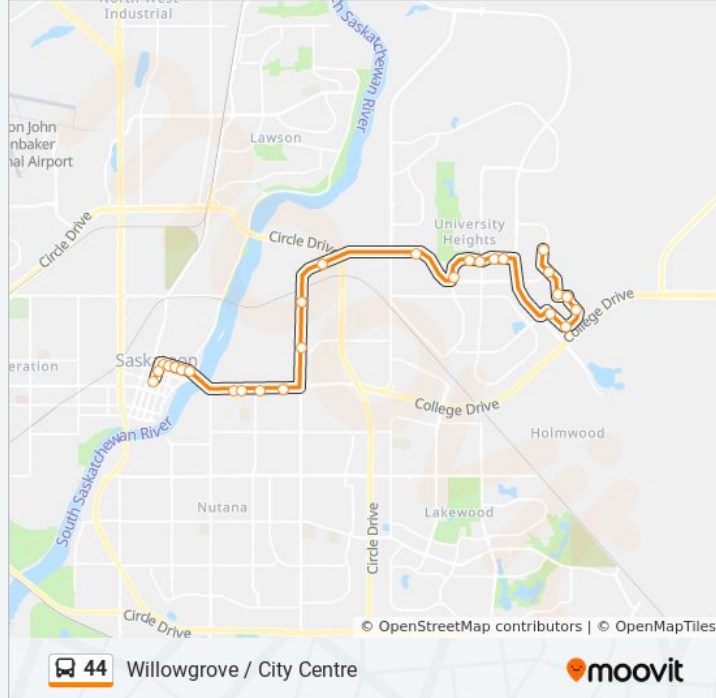

Willowgrove / City Centre

Get The App

The 44 bus line (Willowgrove / City Centre) has 3 routes. For regular weekdays, their operation hours are:

(1) City Centre: 00:42 - 23:45(2) University: 18:35(3) Willowgrove: 00:17 - 23:16

27 stops

[VIEW LINE SCHEDULE](#)

- City Centre Hub
- 3rd / 24th Street
- 25th Street / 3rd Avenue
- 25th Street / 4th Avenue
- 25th Street / 5th Avenue
- 25th Street / 6th Avenue
- 25th Street / Spadina
- College / Munroe
- College Drive / Wiggins
- College Drive / Cumberland Avenue
- College / Field House
- Preston / 108th
- Preston / 115th Street
- Preston / Preston Crossing
- Attridge Drive / Rever Road
- Nelson / Attridge
- Centennial Collegiate
- Lowe / Nelson

44 bus Info

Direction: Willowgrove

Stops: 27

Trip Duration: 29 min

Line Summary:

Nelson / Heath

Nelson / Heal

Muzyka / Bennion

Muzyka / Padget

Muzyka / Kershaw Park

Keedwell / Muzyka

Stensrud / Keedwell

Stensrud / Willowgrove

Stensrud / Shepherd

44 bus time schedules and route maps are available in an offline PDF at moovitapp.com. Use the [Moovit App](#) to see live bus times, train schedule or subway schedule, and step-by-step directions for all public transit in Saskatoon.