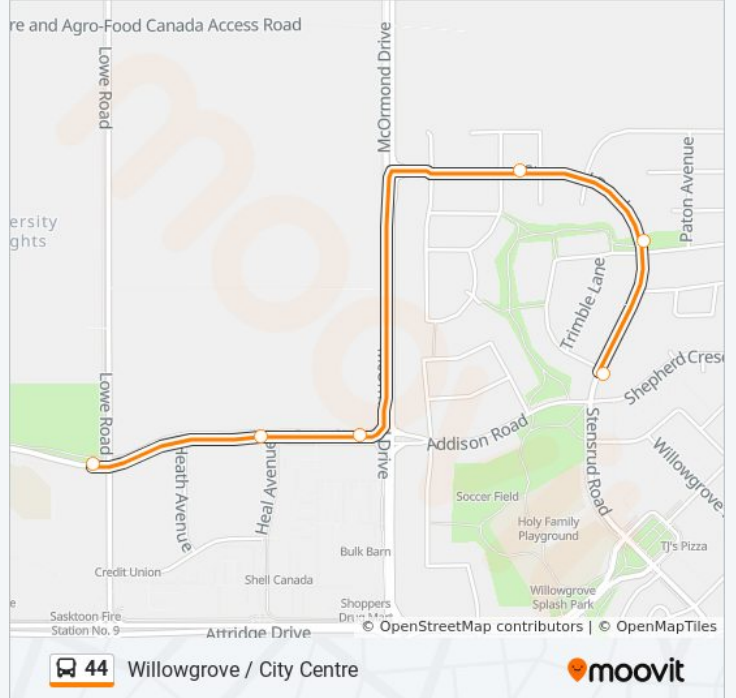

Willowgrove / City Centre

Get The App

The 44 bus line (Willowgrove / City Centre) has 3 routes. For regular weekdays, their operation hours are:

(1) City Centre: 00:42 - 23:45(2) University: 18:35(3) Willowgrove: 00:17 - 23:16

Sunday	21:42
Monday	18:35
Tuesday	18:35
Wednesday	18:35
Thursday	18:35
Friday	18:35
Saturday	Not Operational

44 bus Info

Direction: University

Stops: 6

Trip Duration: 4 min

Line Summary:

Direction: Willowgrove

27 stops

[VIEW LINE SCHEDULE](#)

- City Centre Hub
- 3rd / 24th Street
- 25th Street / 3rd Avenue
- 25th Street / 4th Avenue
- 25th Street / 5th Avenue
- 25th Street / 6th Avenue
- 25th Street / Spadina
- College / Munroe
- College Drive / Wiggins
- College Drive / Cumberland Avenue
- College / Field House
- Preston / 108th
- Preston / 115th Street
- Preston / Preston Crossing
- Attridge Drive / Rever Road
- Nelson / Attridge
- Centennial Collegiate
- Lowe / Nelson

44 bus Info

Direction: Willowgrove

Stops: 27

Trip Duration: 29 min

Line Summary:

Nelson / Heath

Nelson / Heal

Muzyka / Bennion