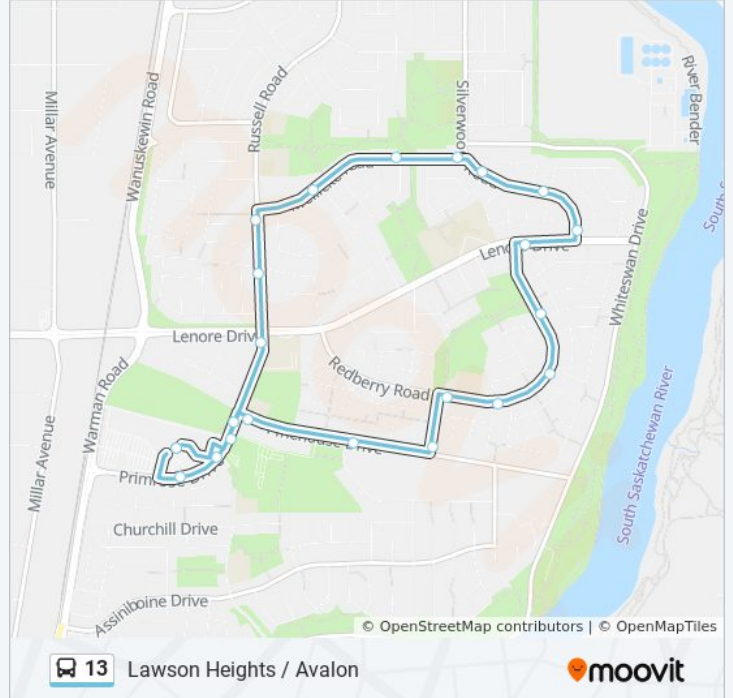

Use the Moovit App to find the closest 13 bus station near you and find out when is the next 13 bus arriving.

Direction: Lawson Heights

23 stops

[VIEW LINE SCHEDULE](#)

- Lawson Hub
- Primrose / Civic Center
- Pinehouse / Primrose Drive
- Pinehouse / La Ronge Road
- Reindeer / Pinehouse
- Redberry / Reindeer
- Redberry / Wathaman
- Redberry / Tobin
- Redberry / Candle
- Lenore / Redberry
- Silverwood / Lenore
- Silverwood / A E Adams
- Silverwood / Chan
- Meilicke / Silverwood
- Meilicke / Stechishin
- Meilicke / David Knight
- Russell / Meilicke Road
- Russell / Thain
- Primrose / Lenore
- Primrose / Pinehouse
- Primrose / Ravine
- Primrose / Coppermine East

13 bus Info

Direction: Lawson Heights

Stops: 23

Trip Duration: 16 min

Line Summary:

Lawson Hub

Direction: University

38 stops

[VIEW LINE SCHEDULE](#)

Lawson Hub

Primrose / Coppermine

Warman / Assiniboine Drive

Preston Crossing

Research / Resources

Resources Row / Innovation

Innovation / Perimeter

13 bus Info

Direction: University

Stops: 29

8th Street / Dufferin

8th Street / Lansdowne

Clarence / 8th Street

Clarence / Main

Clarence / 12th Street