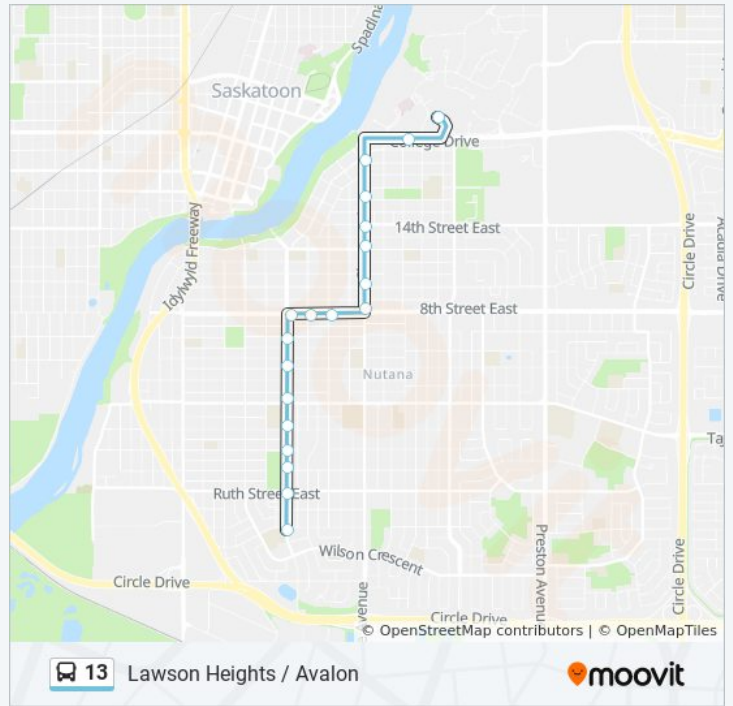

Broadway / Cascade

Direction: University

29 stops

[VIEW LINE SCHEDULE](#)

Broadway / Cascade

Broadway / Ruth

Broadway / Adelaide

Broadway / Hilliard

13 bus Info

Direction: University

Stops: 29

8th Street / Dufferin

8th Street / Lansdowne

Clarence / 8th Street

Clarence / Main

Clarence / 12th Street

Clarence / 14th Street

Clarence / Colony

Clarence / Osler

College / Munroe

University-Place Riel Hub

Campus / Commerce Court

Innovation / Lot H

Canadian Light Source Ob

Innovation / Perimeter Road

Resources / Innovation

Research / Resources Row

Preston / Preston Crossing

Warman / Assiniboine

Primrose / 105 Primrose

Lawson Hub

Trip Duration: 37 min
Line Summary: