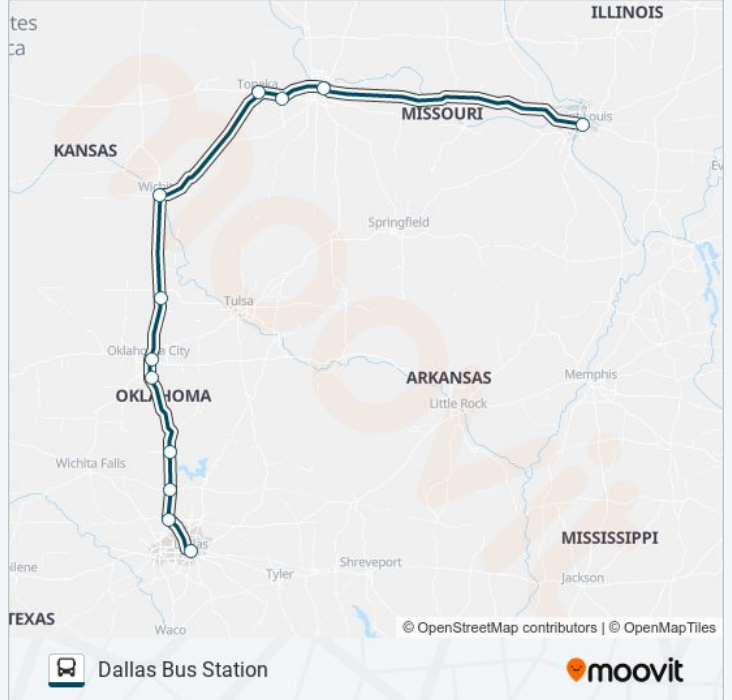

 **GREYHOUND US0136**

Dallas Bus Station

[Get The App](#)

The GREYHOUND US0136 bus line (Dallas Bus Station) has 2 routes. For regular weekdays, their operation hours are: (1) Dallas Bus Station: 2:45 AM(2) St Louis Bus Station: 8:00 AM
Use the Moovit App to find the closest GREYHOUND US0136 bus station near you and find out when is the next GREYHOUND US0136 bus arriving.

Direction: Dallas Bus Station

12 stops

[VIEW LINE SCHEDULE](#)

St Louis Bus Station
Kansas City Bus Station
Lawrence Bus Stop
Topeka (Bp To Go)
Wichita Bus Stop
Perry (2 Go Express)
Oklahoma City Bus Station
Norman (Sinclair Masters Oil)
Ardmore (Mcdonald'S)
Gainesville (Chevron)
Denton (Exxon)
Dallas Bus Station

GREYHOUND US0136 bus Time Schedule

Dallas Bus Station Route Timetable:

Sunday	2:45 AM
Monday	2:45 AM
Tuesday	2:45 AM
Wednesday	2:45 AM
Thursday	2:45 AM
Friday	2:45 AM
Saturday	2:45 AM

GREYHOUND US0136 bus Info**Direction:** Dallas Bus Station**Stops:** 12**Trip Duration:** 1000 min**Line Summary:**

Direction: St Louis Bus Station

10 stops

[VIEW LINE SCHEDULE](#)

- Dallas Bus Station
- Denton (Exxon)
- Ardmore (Mcdonald'S)
- Norman (Sinclair Masters Oil)
- Oklahoma City Bus Station
- Wichita Bus Stop
- Topeka (Bp To Go)
- Lawrence Bus Stop
- Kansas City Bus Station
- St Louis Bus Station