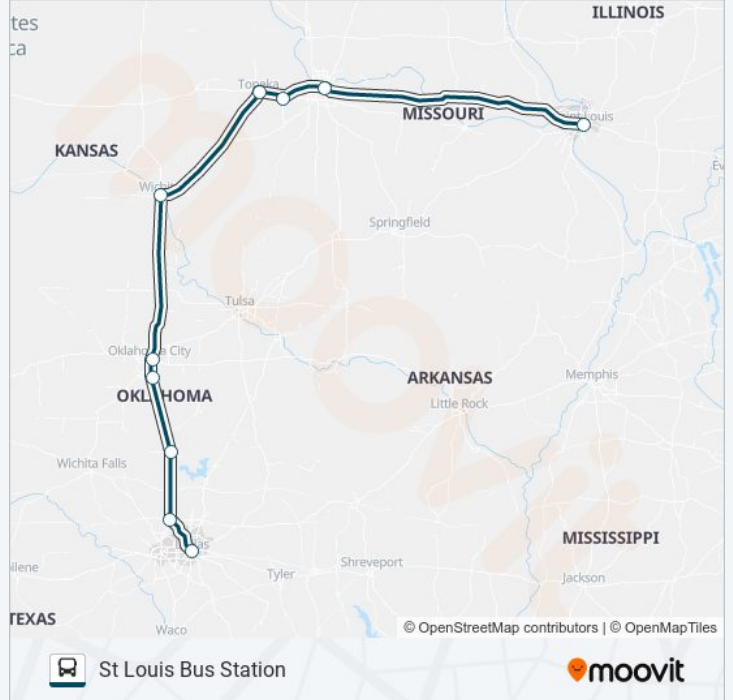

Direction: Dallas Bus Station

12 stops

[VIEW LINE SCHEDULE](#)

St Louis Bus Station
Kansas City Bus Station
Lawrence Bus Stop
Topeka (Bp To Go)
Wichita Bus Stop
Perry (2 Go Express)
Oklahoma City Bus Station
Norman (Sinclair Masters Oil)
Ardmore (Mcdonald'S)
Gainesville (Chevron)
Denton (Exxon)
Dallas Bus Station

Direction: St Louis Bus Station

10 stops

[VIEW LINE SCHEDULE](#)

- Dallas Bus Station
- Denton (Exxon)
- Ardmore (Mcdonald'S)
- Norman (Sinclair Masters Oil)
- Oklahoma City Bus Station
- Wichita Bus Stop
- Topeka (Bp To Go)
- Lawrence Bus Stop
- Kansas City Bus Station
- St Louis Bus Station

GREYHOUND US0136 bus Time Schedule

St Louis Bus Station Route Timetable:

Sunday	8:00 AM
Monday	8:00 AM
Tuesday	8:00 AM
Wednesday	8:00 AM
Thursday	8:00 AM
Friday	8:00 AM
Saturday	8:00 AM

GREYHOUND US0136 bus Info

Direction: St Louis Bus Station

Stops: 10

Trip Duration: 950 min

Line Summary:

GREYHOUND US0136 bus time schedules and route maps are available in an offline PDF at moovitapp.com. Use the [Moovit App](#) to see live bus times, train schedule or subway schedule, and step-by-step directions for all public transit in Wichita.