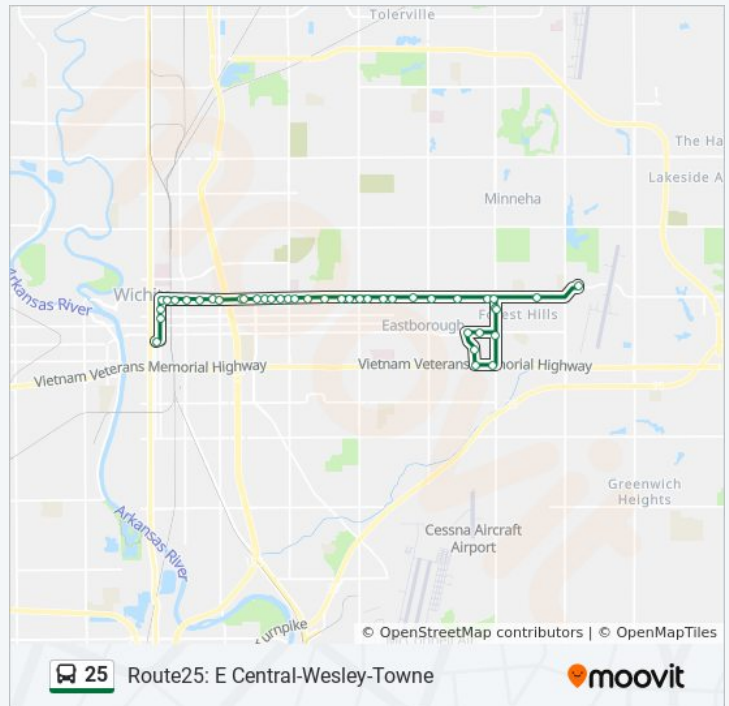

Friday	6:15 AM - 6:20 PM
Saturday	7:15 AM - 5:20 PM

25 bus Info

Direction: 25obtics

Stops: 41

Trip Duration: 28 min

Line Summary:

Douglas And Rutland Ob
 Towne East Mall Transfer
 340 Rock Rd Ib
 Central And Gatewood
 Goebel & Central Inbnd

Direction: 25obticsg

34 stops

[VIEW LINE SCHEDULE](#)

- Transit Operations Center
- Emporia & 2nd St Outbd Outbd
- Emporia & 3rd St Outbd Outbd
- Central And St. Francis Ob
- Central And Mead Ob
- Central And Washington Ob
- Central And Ohio Ob
- Central And Indiana Ob
- Central & New York Outbd
- Central And Hydraulic Ob
- Central And Ash Ob
- Central And Madison Ob
- Central And Grove Ob
- Central And Estelle Ob
- Central And Volutsia Ob
- Central And Chautauqua Ob
- Central And W Hillside Ob
- Central And Hillside Ob
- Central And Clifton Ob
- Central And Bluff Ob
- Central And Crestway Ob
- Central And Pershing Ob
- Central And Oliver Ob
- Central And Harding Ob

25 bus Info

Direction: 25obticsg

Stops: 34

Trip Duration: 32 min

Line Summary:

Central And Old Manor Ob
Central And Edgemoor Ob
Central And Brookside Ob
Central And Woodlawn Ob
Central And Brookfield Ob
Central And Rock Dillons Ob
Central And Rock Ob
Central & Tara Outbd
Central And Gatewood
Goebel & Central Inbnd

Stops: 42

Trip Duration: 42 min

Line Summary:

Central And Bluff Ob

Central And Crestway Ob

Central And Pershing Ob

Central And Oliver Ob

Central And Harding Ob