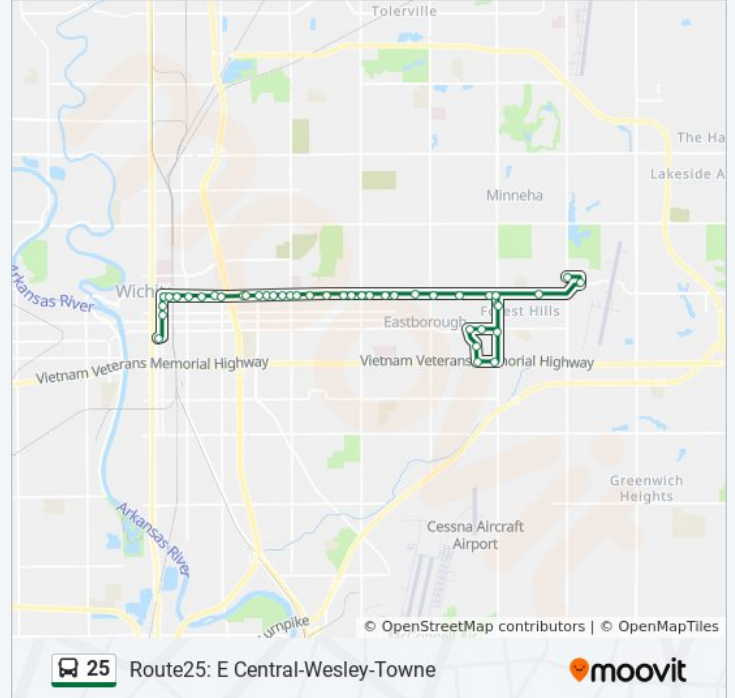

Central And Bluff Ob

Central And Crestway Ob

Central And Pershing Ob

Central And Oliver Ob

Central And Harding Ob

Central And Old Manor Ob

Central And Edgemoor Ob

Central And Brookside Ob

Central And Woodlawn Ob

Central And Brookfield Ob

Central And Rock Dillons Ob

Central And Rock Ob

323 N Rock Rd Ob

Rock And Douglas Sb

Kellogg Dr & Rock Ob

Kellogg And Armour Ob

Towne East Mall Drive Ob

Douglas And Rutland Ob

Towne East Mall Transfer

340 Rock Rd Ib

Central And Gatewood

Goebel & Central Inbnd

Minneha Elementary

25 bus time schedules and route maps are available in an offline PDF at moovitapp.com. Use the [Moovit App](#) to see live bus times, train schedule or subway schedule, and step-by-step directions for all public transit in Wichita.

[About Moovit](#) • [MaaS Solutions](#) • [Supported Countries](#) • [Mooviter Community](#)

© 2023 Moovit - All Rights Reserved

Check Live Arrival Times