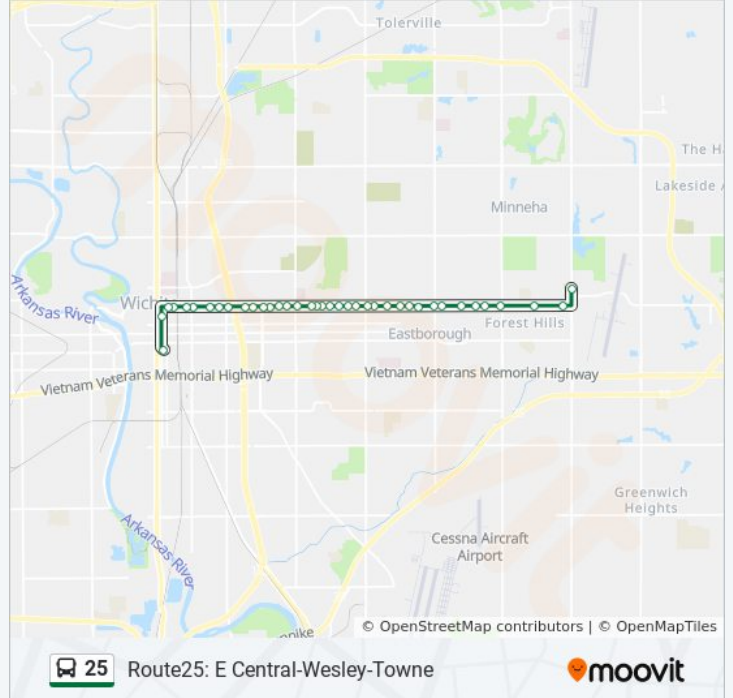

Route25: E Central-Wesley-Towne

[View In Website Mode](#)

The 25 bus line (Route25: E Central-Wesley-Towne) has 5 routes. For regular weekdays, their operation hours are:
 (1) 25ibtic2: 9:12 AM(2) 25ibtic3: 5:42 AM - 7:01 PM(3) 25obtics: 6:15 AM - 6:20 PM(4) 25obticsg: 5:10 AM - 5:41 AM(5) 25obticsm: 8:30 AM

Use the Moovit App to find the closest 25 bus station near you and find out when is the next 25 bus arriving.

Direction: 25ibtic2

38 stops

[VIEW LINE SCHEDULE](#)

- Minneha Elementary
- Central And Webb Ib
- Central & Longford Inbd
- Central And Rock Ib
- Central And Broadmoor Ib
- Central And Rutland Ib
- Central And Brookfield Ib
- 6555 E Central Ib
- Central And Woodlawn Ib
- Central And Brookside Ib
- Central And Carraige Pkwy
- Central And Edgemoor Ib
- Central And Old Manor Ib
- Central And Harding Ib
- Central And Oliver Ib
- Central And Pershing Ib
- Central And Crestway Ib
- Central And Broadview Ib
- Central And Bluff Ib
- Central And Roosevelt Ib
- Central And Yale Ib

Stops: 38

Trip Duration: 42 min

Line Summary:

Central And Vassar Ib
 Central And Hillside Ib
 Central And Chautauqua Ib
 Central And Volutsia Ib
 Central And Green Ib
 Central And Grove Ib
 Central And Madison Ib
 Central And Piatt Ib
 Central And Hydraulic Ib
 Central And New York Ib
 Central And Cleveland Ib
 Central And Washington Ib
 Central And Rock Island Ib
 Central And St Francis E Ib
 Central & Emporia Inbd
 Topeka & 3rd St Inbd
 Transit Center

Direction: 25ibtic3

38 stops

[VIEW LINE SCHEDULE](#)

Goebel & Central Inbd
 Central And Webb Ib
 Central & Longford Inbd
 Central And Rock Ib
 Central And Broadmoor Ib
 Central And Rutland Ib
 Central And Brookfield Ib
 6555 E Central Ib
 Central And Woodlawn Ib
 Central And Brookside Ib
 Central And Carraige Pkwy
 Central And Edgemoor Ib