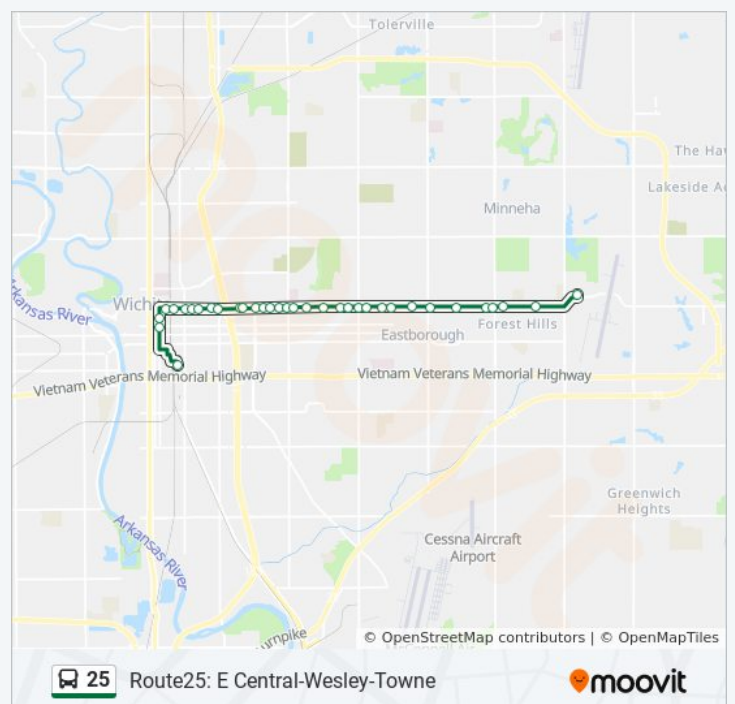

Friday	6:15 AM - 6:20 PM
Saturday	7:15 AM - 5:20 PM

25 bus Info

Direction: 25obtics

Stops: 41

Trip Duration: 28 min

Line Summary:

Douglas And Rutland Ob
 Towne East Mall Transfer
 340 Rock Rd Ib
 Central And Gatewood
 Goebel & Central Inbnd

Direction: 25obticsg

34 stops

[VIEW LINE SCHEDULE](#)

- Transit Operations Center
- Emporia & 2nd St Outbd Outbd
- Emporia & 3rd St Outbd Outbd
- Central And St. Francis Ob
- Central And Mead Ob
- Central And Washington Ob
- Central And Ohio Ob
- Central And Indiana Ob
- Central & New York Outbd
- Central And Hydraulic Ob
- Central And Ash Ob
- Central And Madison Ob
- Central And Grove Ob
- Central And Estelle Ob
- Central And Volutsia Ob
- Central And Chautauqua Ob
- Central And W Hillside Ob
- Central And Hillside Ob
- Central And Clifton Ob
- Central And Bluff Ob
- Central And Crestway Ob
- Central And Pershing Ob
- Central And Oliver Ob
- Central And Harding Ob

25 bus Info

Direction: 25obticsg

Stops: 34

Trip Duration: 32 min

Line Summary:

Central And Old Manor Ob
Central And Edgemoor Ob
Central And Brookside Ob
Central And Woodlawn Ob
Central And Brookfield Ob
Central And Rock Dillons Ob
Central And Rock Ob
Central & Tara Outbd
Central And Gatewood
Goebel & Central Inbnd

Stops: 42

Trip Duration: 42 min

Line Summary:

Central And Bluff Ob

Central And Crestway Ob

Central And Pershing Ob

Central And Oliver Ob

Central And Harding Ob