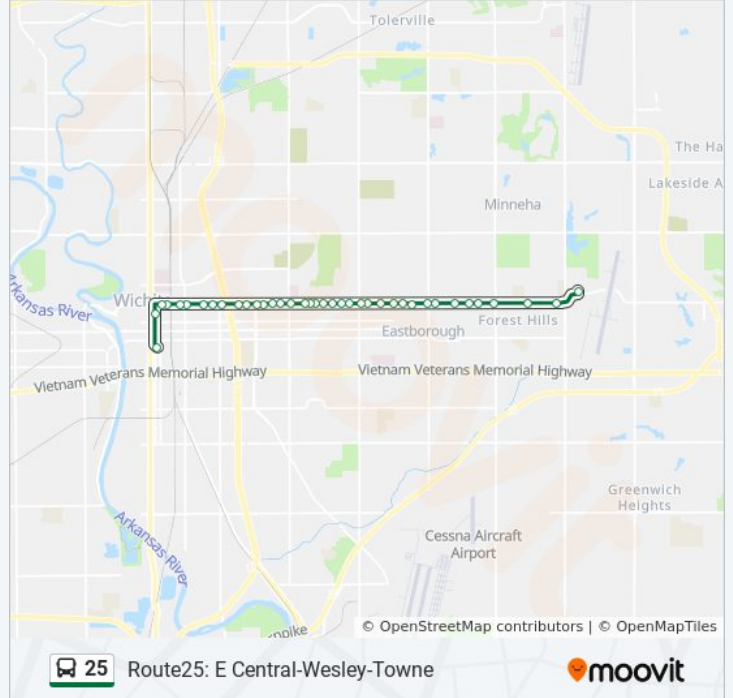

Direction: 25ibtic3

38 stops

[VIEW LINE SCHEDULE](#)

Goebel & Central Inbd
 Central And Webb Ib
 Central & Longford Inbd
 Central And Rock Ib
 Central And Broadmoor Ib
 Central And Rutland Ib
 Central And Brookfield Ib
 6555 E Central Ib
 Central And Woodlawn Ib
 Central And Brookside Ib
 Central And Carraige Pkwy
 Central And Edgemoor Ib

25 bus Info

Direction: 25ibtic3

Stops: 38

Trip Duration: 27 min

Line Summary:

- Central And Old Manor Ib
- Central And Harding Ib
- Central And Oliver Ib
- Central And Pershing Ib
- Central And Crestway Ib
- Central And Broadview Ib
- Central And Bluff Ib
- Central And Roosevelt Ib
- Central And Yale Ib
- Central And Vassar Ib
- Central And Hillside Ib
- Central And Chautauqua Ib
- Central And Volutsia Ib
- Central And Green Ib
- Central And Grove Ib
- Central And Madison Ib
- Central And Piatt Ib
- Central And Hydraulic Ib
- Central And New York Ib
- Central And Cleveland Ib
- Central And Washington Ib
- Central And Rock Island Ib
- Central And St Francis E Ib
- Central & Emporia Inbd
- Topeka & 3rd St Inbd
- Transit Center

Direction: 25obtics

41 stops

[VIEW LINE SCHEDULE](#)

- Transit Center
- Emporia & 2nd St Outbd Outbd
- Emporia & 3rd St Outbd Outbd

25 bus Time Schedule

25obtics Route Timetable:

Sunday	Not Operational
Monday	6:15 AM - 6:20 PM
Tuesday	6:15 AM - 6:20 PM
Wednesday	6:15 AM - 6:20 PM
Thursday	6:15 AM - 6:20 PM

Friday	6:15 AM - 6:20 PM
Saturday	7:15 AM - 5:20 PM

25 bus Info

Direction: 25obtics

Stops: 41

Trip Duration: 28 min

Line Summary:

Douglas And Rutland Ob
 Towne East Mall Transfer
 340 Rock Rd Ib
 Central And Gatewood
 Goebel & Central Inbnd