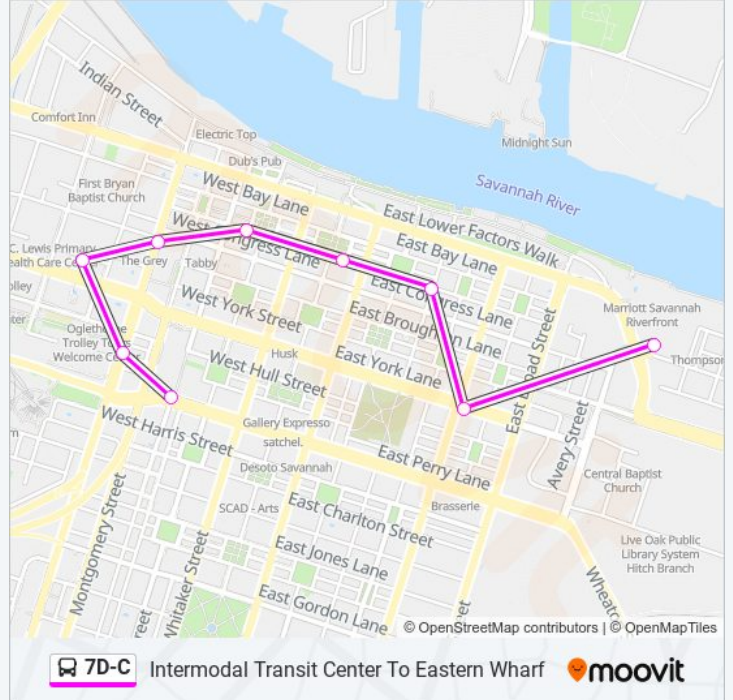

### Direction: Eastern Wharf To Intermodal Transit Center

5 stops

[VIEW LINE SCHEDULE](#)

Eastern Wharf

Randolph & Broughton

Price & Liberty Sb

Liberty & Floyd St

Liberty & Jefferson

### Direction: Intermodal Transit Center To Eastern Wharf

9 stops

[VIEW LINE SCHEDULE](#)

Liberty & Jefferson

Mlk@W Perry Lane

Jmr Transit Center

Court House

Congress & Jefferson

### 7D-C bus Time Schedule

Intermodal Transit Center To Eastern Wharf Route  
Timetable:

|           |                    |
|-----------|--------------------|
| Sunday    | 10:30 AM - 5:30 PM |
| Monday    | 7:27 AM - 6:57 PM  |
| Tuesday   | 7:27 AM - 6:57 PM  |
| Wednesday | 7:27 AM - 6:57 PM  |
| Thursday  | 7:27 AM - 6:57 PM  |
| Friday    | 7:27 AM - 6:57 PM  |
| Saturday  | 7:27 AM - 6:57 PM  |

### 7D-C bus Info

**Direction:** Intermodal Transit Center To Eastern Wharf

**Stops:** 9

**Trip Duration:** 11 min

**Line Summary:**

7D-C bus time schedules and route maps are available in an offline PDF at [moovitapp.com](https://moovitapp.com). Use the [Moovit App](#) to see live bus times, train schedule or subway schedule, and step-by-step directions for all public transit in Savannah.