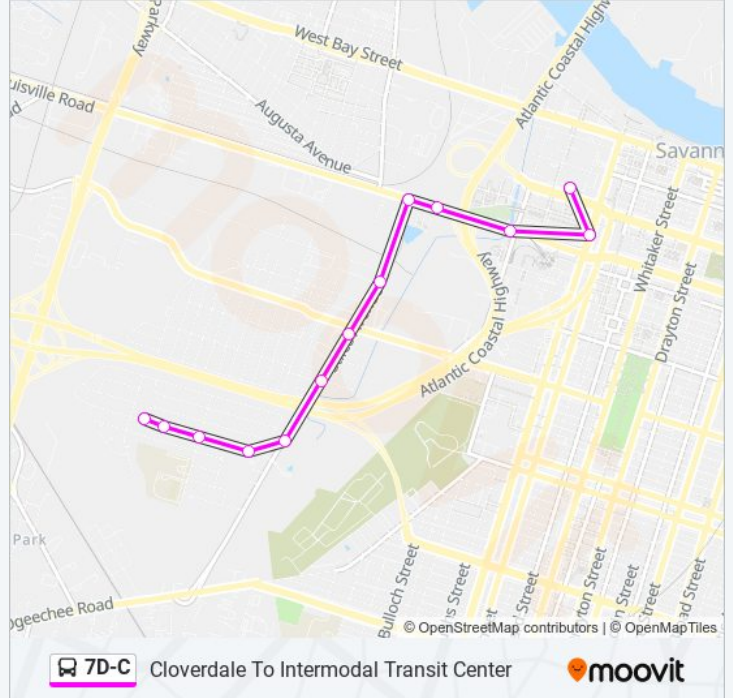

### 7D-C bus Info

**Direction:** Cloverdale To Eastern Wharf Via Intermodal Transit Center

**Stops:** 19

**Trip Duration:** 21 min

**Line Summary:**

**Direction: Cloverdale To Intermodal Transit Center**

13 stops

**7D-C bus Info**

**Direction:** Cloverdale To Intermodal Transit Center

**Stops:** 13

**Trip Duration:** 14 min

**Line Summary:**

**Direction: Eastern Wharf To Cloverdale**

30 stops

[VIEW LINE SCHEDULE](#)

### Direction: Eastern Wharf To Intermodal Transit Center

5 stops

[VIEW LINE SCHEDULE](#)

Eastern Wharf

Randolph & Broughton

Price & Liberty Sb

Liberty & Floyd St

Liberty & Jefferson

### Direction: Intermodal Transit Center To Eastern Wharf

9 stops

[VIEW LINE SCHEDULE](#)

Liberty & Jefferson

Mlk@W Perry Lane

Jmr Transit Center

Court House

Congress & Jefferson