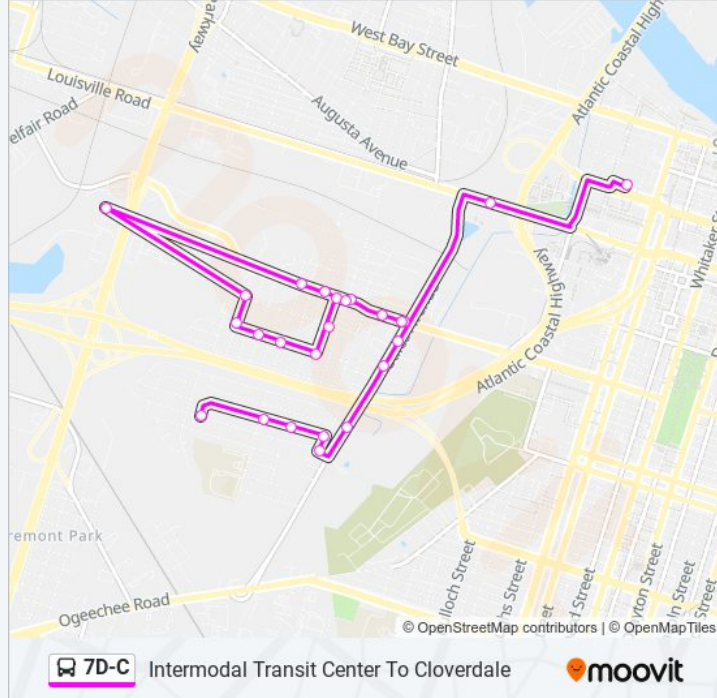

**7D-C bus Info**

**Direction:** Eastern Wharf To Cloverdale

**Stops:** 30

**Trip Duration:** 36 min

**Line Summary:**

Crosby & Chandler Nb

Crosby & Gwinnett Nb

Gwinnett & Carter Eb

### Direction: Eastern Wharf To Intermodal Transit Center

5 stops

[VIEW LINE SCHEDULE](#)

Eastern Wharf

Randolph & Broughton

Price & Liberty Sb

Liberty & Floyd St

Liberty & Jefferson

### 7D-C bus Info

**Direction:** Eastern Wharf To Intermodal Transit Center

**Stops:** 5

**Trip Duration:** 10 min

**Line Summary:**

Stiles & Mccarthy Sb

Stiles & Cathy Sb

Cloverdale & Eleanor Wb

### Direction: Intermodal Transit Center To Eastern Wharf

9 stops

[VIEW LINE SCHEDULE](#)

Liberty & Jefferson

Mlk@W Perry Lane

Jmr Transit Center

Court House

Congress & Jefferson