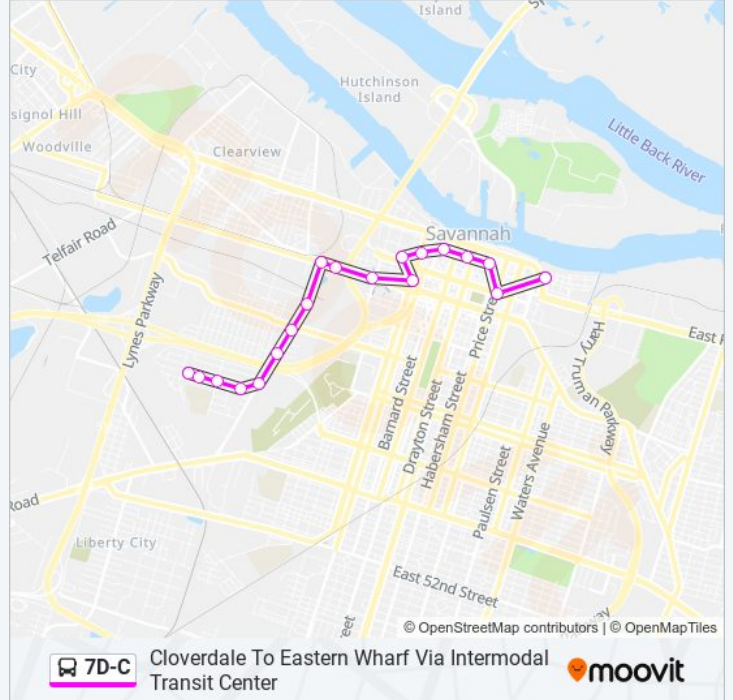

### Direction: Cloverdale To Eastern Wharf Via Intermodal Transit Center

19 stops

[VIEW LINE SCHEDULE](#)

- Audubon & Cloverdale Sb
- Cloverdale & Residence 1517 Eb
- Cloverdale & Cynthia Eb
- Cloverdale & Residence 1401 Eb
- Stiles & Cathy Nb
- Stiles & Hearn's Nb
- Stiles & Gwinnett Nb
- Arena at Stiles
- Louisville & Stiles Eb
- Louisville & Rothwell Eb
- Louisville & W Boundary Eb
- Mlk@W Perry Lane
- Jmr Transit Center
- Court House
- Congress & Jefferson
- Congress & Bull
- Lincoln & Congress
- Oglethorpe & Price Eb
- Eastern Wharf

### 7D-C bus Info

**Direction:** Cloverdale To Eastern Wharf Via Intermodal Transit Center

**Stops:** 19

**Trip Duration:** 21 min

**Line Summary:**

**Direction: Cloverdale To Intermodal Transit Center**

13 stops

**7D-C bus Info**

**Direction:** Cloverdale To Intermodal Transit Center

**Stops:** 13

**Trip Duration:** 14 min

**Line Summary:**

**Direction: Eastern Wharf To Cloverdale**

30 stops

[VIEW LINE SCHEDULE](#)

### 7D-C bus Info

**Direction:** Intermodal Transit Center To Eastern Wharf

**Stops:** 9

**Trip Duration:** 11 min

**Line Summary:**

7D-C bus time schedules and route maps are available in an offline PDF at [moovitapp.com](https://moovitapp.com). Use the [Moovit App](#) to see live bus times, train schedule or subway schedule, and step-by-step directions for all public transit in Savannah.