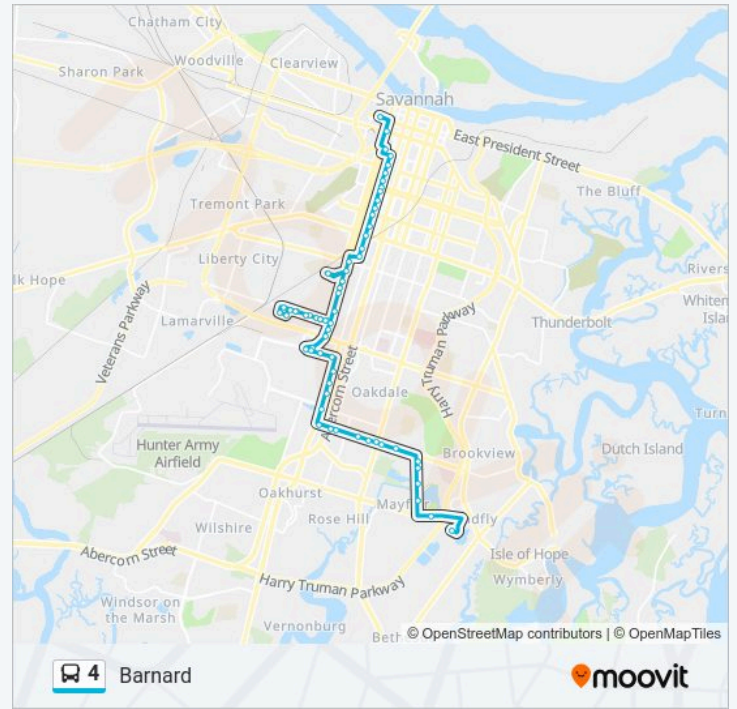

Line Summary:

Eisenhower & Van Buren Wb

Eisenhower & Forest Park Wb

Eisenhower & Abercorn Wb

Eisenhower & White Bluff Wb

White Bluff & Stephenson Nb

White Bluff & Jackson Nb

White Bluff & Lee Nb

White Bluff & Johnston Nb

Hampstead & White Bluff Wb

Hampstead & Roger Wood Wb

Hampstead & Savannah Summit Apts Wb

Montgomery & Trailer Pk Wb

Montgomery & Birchfield Nb

Montgomery & Derenne Nb

Montgomery & Berkeley Nb

Montgomery & Staley Nb

Staley & Montgomery Wb

Staley & Meding Wb

Staley & Cordell Wb

Staley & Dillon Wb

Staley & Obyrne Wb

Staley & Lamar Wb

Lamar & Dixon Sb

Dixon & Obyrne Eb

Staley & Dillon Eb

Staley & Simpson Eb

Staley & Temple Eb

Staley & Fluke Eb

Staley & Montgomery Eb

Montgomery & Monterey Nb

Montgomery & 61st Nb

Montgomery & 59th Nb