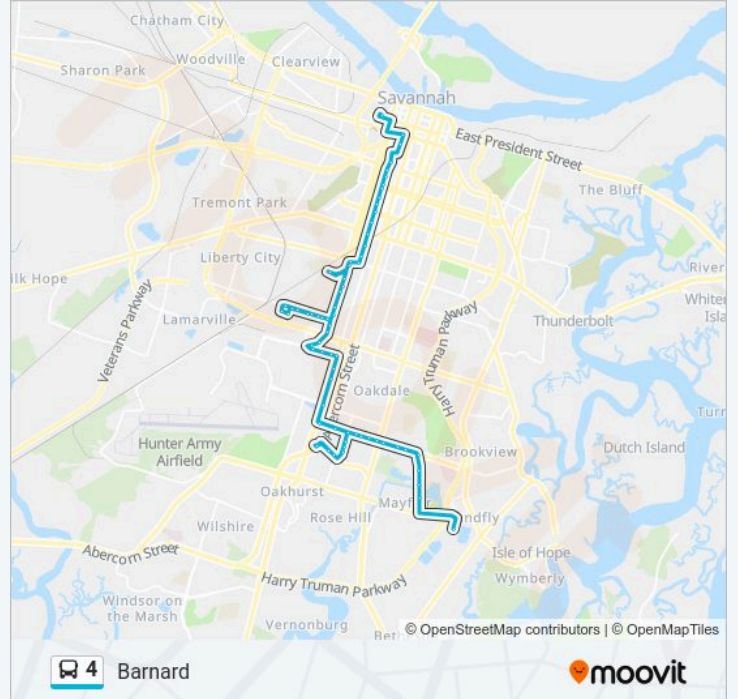

Eisenhower & White Bluff Eb

Eisenhower & Douglas Eb

Hodgson Memorial & Eisenhower Sb

Hodgson Memorial & Savannah Centre Sb

Hodgson Memorial & Commercial Sb

Hodgson Memorial & Krogers Sb

Mall Boulevard & Kroger Wb

Mall Blvd & Abercorn Wb

Chatham Plaza

Mall Blvd & Oglethorpe Mall Eb

Hodgson Memorial & Oglethorpe Prof Nb

Hodgson Memorial & N. Of Commercial Nb

Eisenhower & Commercial Eb

Eisenhower & Noble Oaks Eb

Eisenhower & 401 Eisenhower Eb

Walmart on Montgomery Cross

Direction: Barnard

62 stops

[VIEW LINE SCHEDULE](#)

Walmart on Montgomery Cross

Montgomery Cross & Lake Mayer Wb

Sallie Mood & Sulgrave Nb

Sallie Mood & Aquatic Center Nb