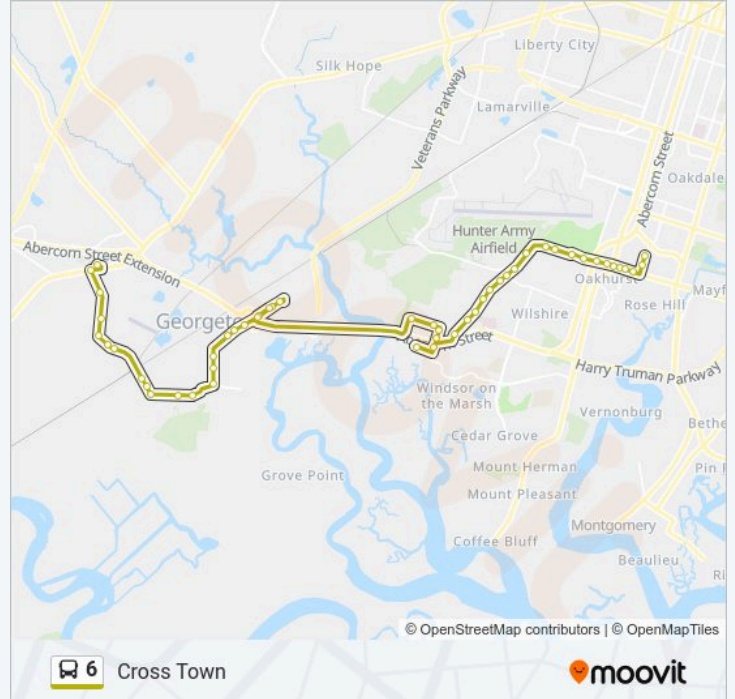

King George & Sonic Sb

King George & Grove Point Sb

King George & Tennis Club Sb

King George & Kings Colony Sb

King George & Georgetown Elem Sb

King George & Wild Heron Sb

Wild Heron & Lions Gate Wb

Wild Heron & Cherryfield Wb

Chevis & Hwy 17 Nb

Super Walmart & Hwy 17

Direction: Cross Town

64 stops

[VIEW LINE SCHEDULE](#)

6 bus Time Schedule

Cross Town Route Timetable:

Monday

5:55 AM-6:55 PM

Super Walmart & Hwy 17

Chevis & Sylvania Sb

Chevis & Vidilia Sb

Chevis & Waynesboro Sb

Chevis & Newington Sb

Chevis & Corian Sb

Chevis & Cormorant Sb