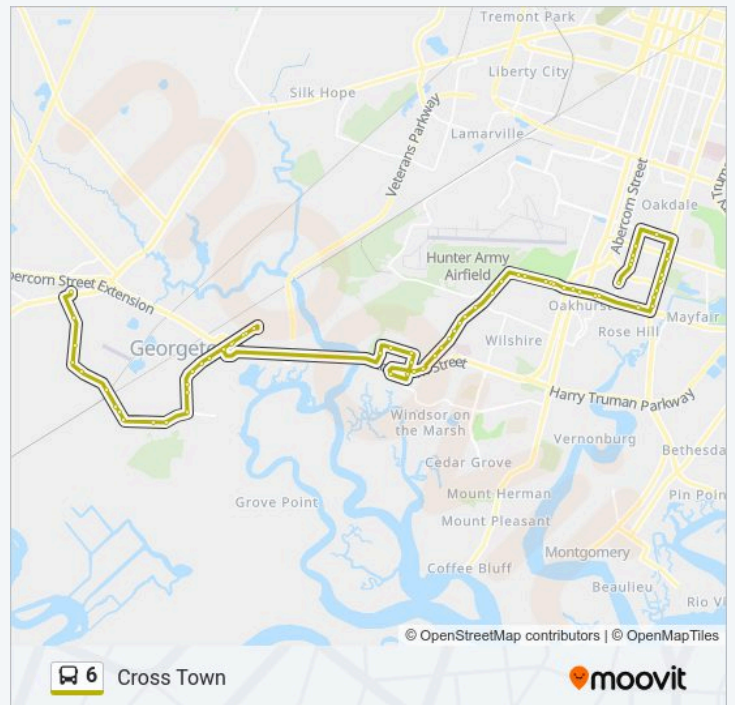

King George & Hunter Point Nb

King George & Grove Point Nb

King George & Hwy 204 Nb

King George & St George Nb

King George & Alko Dist Nb

King George & Village Green

King George & Alko Sb

King George & St George Sb

Rio & Library Nb

Va Clinic Eb

Shawnee & Apache Eb

Apache & Mall Entrance Sb

Apache & Speedo Sb

Walmart & Fulton Wb

Abercorn & Armstrong Center Nb

Abercorn & Science Eb

Direction: Cross Town

Stops: 64

Trip Duration: 54 min

Line Summary:

Middleground & Mohawk Nb

Middleground & Dutchtown Nb

Middleground & San Anton Nb

Middleground & Forest Ridge Nb