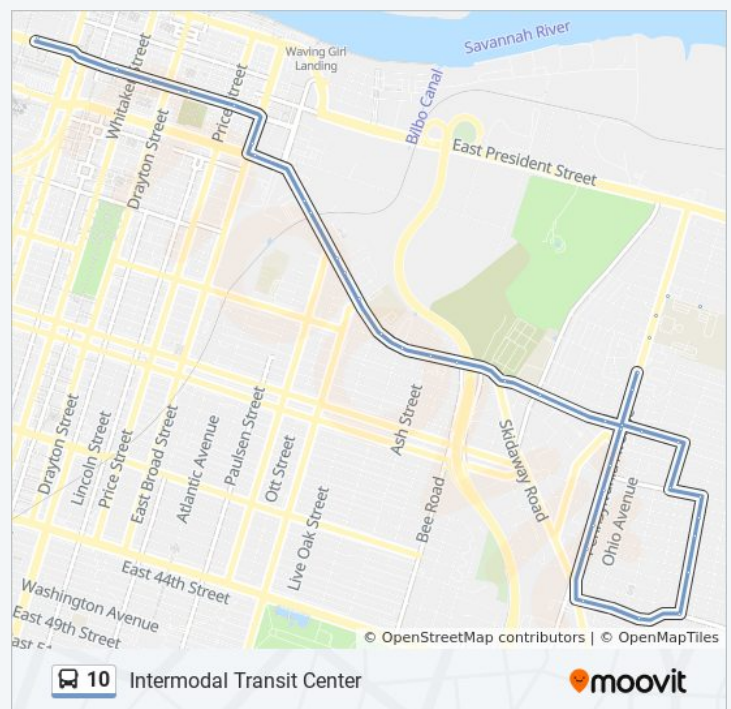

10 E Savannah To Isl Towne Ctr

Get The App

The 10 bus line (10 E Savannah To Isl Towne Ctr) has 4 routes. For regular weekdays, their operation hours are:
 (1) 10 E Savannah To Isl Towne Ctr: 7:30 PM - 8:30 PM(2) 10 E Savannah To Riverview & Gregory: 6:32 PM(3) 10 E Savannah To Wilmington Island: 6:30 AM - 6:30 PM(4) Intermodal Transit Center: 5:54 AM - 9:05 PM
 Use the Moovit App to find the closest 10 bus station near you and find out when is the next 10 bus arriving.

Johnny Mercer & Turner Rock Eb

Johnny Mercer & Wilm Island Eb

Johnny Mercer & Sea Island Eb

Johnny Mercer & Shipwreck Eb

Penn Waller & Johnny Mercer Sb

77 stops

[VIEW LINE SCHEDULE](#)

- Penn Waller & Johnny Mercer Sb
- Pennwaller & Port Royal Sb
- Penn Waller & Deerwood Sb
- Penn Waller & Old Towne Sb
- Penn Waller & Trafford Sb
- Penn Waller & Walthour Sb
- Walthour & Crisp Eb
- Walthour & Bob White Eb
- Walthour & Oemler Eb
- Walthour & Palmetto Cove Nb
- Walthour & Johnny Mercer Nb
- Johnny Mercer & Quarterman Wb
- Johnny Mercer & Fortilla Wb
- Johnny Mercer & Penn Waller Wb
- Johnny Mercer & Shipwreck Wb
- Johnny Mercer & Village Ctr Wb
- Johnny Mercer & Bp Gas Sta Eb
- Johnny Mercer & Wilmington Isl Rd
- Johnny Mercer & Turner Rock Wb
- Bryan Woods & Johnny Mercer Nb
- Bryan Woods & Marsh Harbour Nb
- Bryan Woods & Stonebridge Nb
- Hwy 80 & Mapmaker Wb
- Island Towne Centre
- Islands Exp & Barley Wb
- Islands Exp & E Pines Wb
- Islands Exp & Frank Spence Wb
- Islands Exp & Causton Harbor Wb
- Islands Exp & Elba Island Wb
- Riverview & Islands Exp Sb
- Gregory & Riverview Sb

Intermodal Transit Center Route Timetable:

Sunday	7:30 AM - 5:45 PM
Monday	5:54 AM - 9:05 PM
Tuesday	5:54 AM - 9:05 PM
Wednesday	7:30 AM - 7:30 PM
Thursday	5:54 AM - 9:05 PM
Friday	5:54 AM - 9:05 PM
Saturday	5:54 AM - 8:30 PM

10 bus Info

Direction: Intermodal Transit Center

Stops: 77

Trip Duration: 51 min

Line Summary:

Gregory & Estus Wb

Riverview & Capital Wb

Capital & Gregory Sb