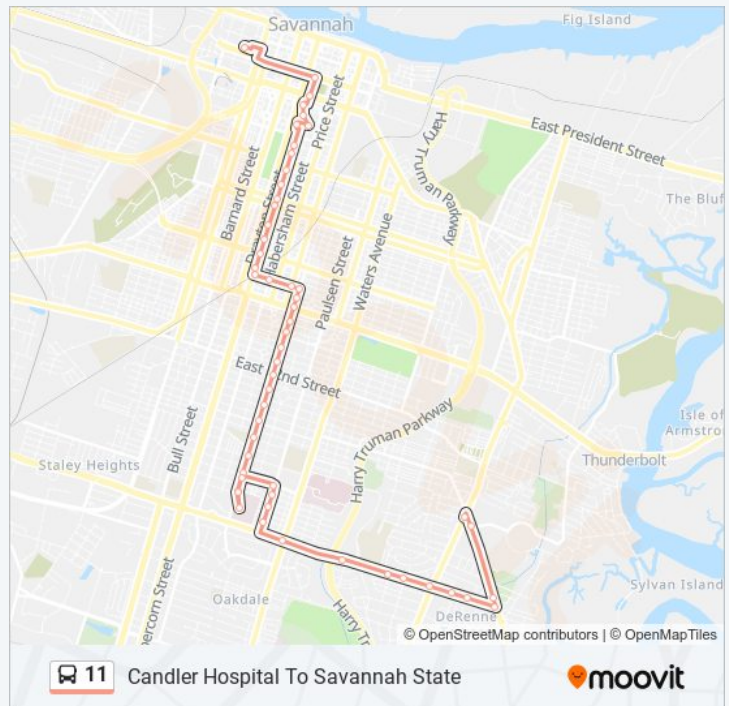

Candler Hospital To Downtown

Get The App

The 11 bus line (Candler Hospital To Downtown) has 2 routes. For regular weekdays, their operation hours are:
 (1) Candler Hospital To Downtown: 7:05 AM - 5:45 PM (2) Candler Hospital To Savannah State: 6:25 AM - 5:05 PM
 Use the Moovit App to find the closest 11 bus station near you and find out when is the next 11 bus arriving.

Direction: Candler Hospital To Downtown

48 stops

[VIEW LINE SCHEDULE](#)

- Skidaway & Pinetree Sb
- Skidaway & Ranchland Sb
- Skidaway & Timberline Sb
- Derenne & 2032 Res Wb
- Derenne & Allegheny Wb
- Derenne & Derenne Ct Wb
- Derenne & Jenkins High Wb
- Derenne & Ranger Wb
- Derenne & Waters Wb
- Derenne & Frederick Wb
- Paulson & 71st Nb
- Paulson & 69th Nb
- Paulson & 67th Nb
- 65th & Medical Arts Bldg Wb
- 65th & Atlantic Wb
- 65th & Reynolds Wb
- Reynolds & Brandywine Sb
- Candler Hospital
- Reynolds & Brandywin Nb
- Reynolds & 65th Nb
- Reynolds & 63rd Nb
- Reynolds & 61st Nb

11 bus Info

Direction: Candler Hospital To Downtown

Stops: 48

Trip Duration: 36 min

Line Summary:

Reynolds & Columbus Nb
 Reynolds & 57th Nb
 Reynolds & 55th Nb
 Reynolds & 53rd Nb
 Reynolds & 51st Nb
 Reynolds & 49th Nb
 Reynolds & Washington Nb
 Reynolds & 45th Nb
 Reynolds & Victory Nb
 Reynolds & 41st Nb
 Reynolds & 40th Nb
 40th & E Broad Wb
 40th & Price Wb
 40th & Habersham Wb
 40th & Abercorn Wb
 Abercorn & 39th Nb
 Abercorn & 37th Nb
 Williams Court
 Abercorn & Anderson Nb
 Abercorn & Henry Nb
 Abercorn & Park Nb
 Abercorn & Bolton Nb
 Abercorn & Hall Nb
 Abercorn & Huntingdon Nb
 Rose Of Sharon Wb
 Jmr Transit Center

Not Operational

11 bus Info

Direction: Candler Hospital To Savannah State

Stops: 53

Trip Duration: 35 min

Line Summary:

Reynolds & Brandywin Nb

Reynolds & 65th Nb