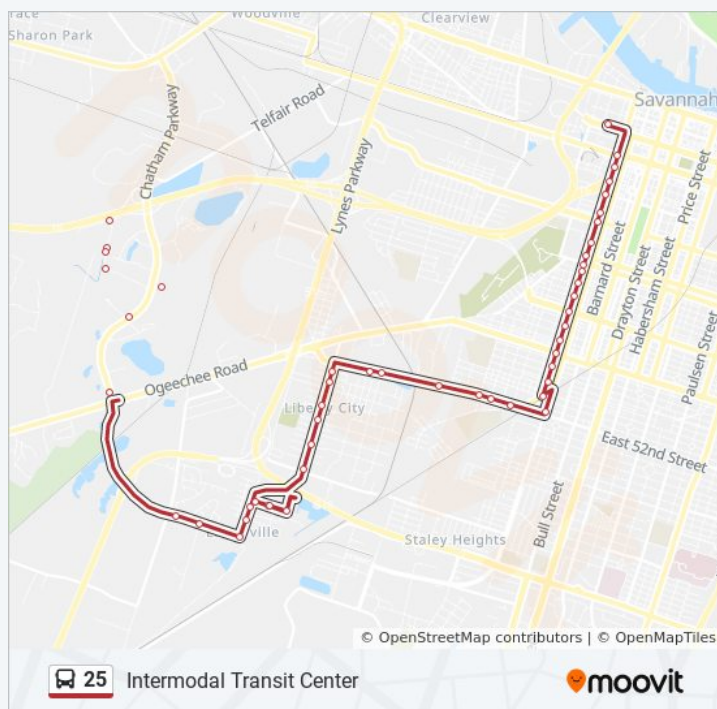

25 bus Info

Direction: 25 Westlake To Downtown

Stops: 50

Louis Mill & Beverly Eb

Louis Mill & Acl Eb

Acl & Fenwick Nb

Acl & Mcleod Nb

Westlake & Peachtree Eb

Mlk & 31st Nb

Mlk & Anderson Nb

Mlk & Henry Nb

Mlk & Park Nb

Trip Duration: 30 min
Line Summary:

Mlk & Gwinnett Nb

Mlk & Hall Nb

Mlk & Huntingdon Nb