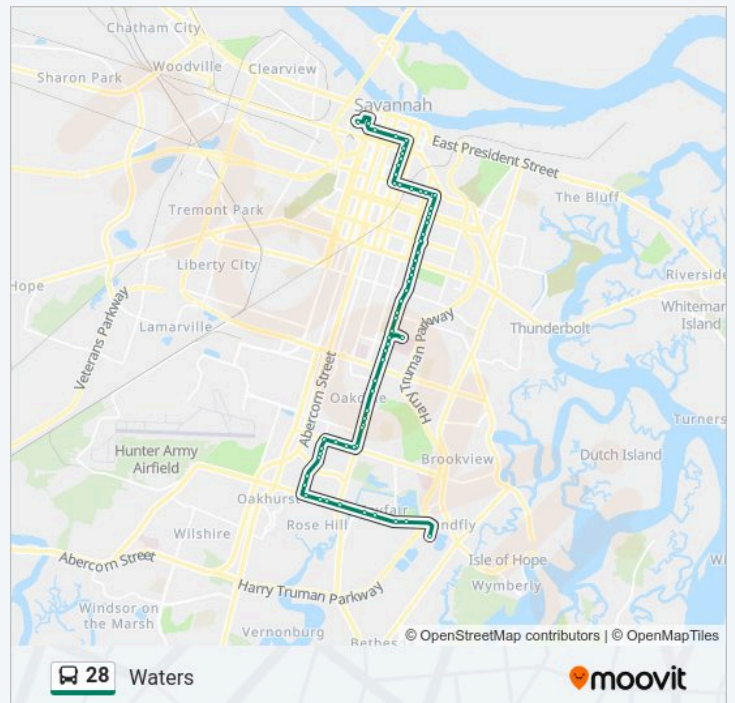

Jmr Transit Center

**Direction: Waters**

63 stops

[VIEW LINE SCHEDULE](#)

Jmr Transit Center

Mlk & York Sb

Oglethorpe & Jefferson Eb

Oglethorpe & Abercorn Eb

Price & Oglethorpe Sb

Price & Liberty Sb

Price & Macon Sb

Price & Jones Sb

Price & Gordon Sb

Price & Huntingdon Sb

Gwinnett & Price Eb

Gwinnett & E Broad Eb

Waters & 31st Sb

Waters & 35th Sb

Waters & 37th Sb

Waters & 40th Sb

Waters & Victory Sb

**28 bus Time Schedule**

Waters Route Timetable:

|           |                 |
|-----------|-----------------|
| Monday    | 6:00 AM-6:00 PM |
| Tuesday   | 6:00 AM-6:00 PM |
| Wednesday | 6:00 AM-6:00 PM |
| Thursday  | 6:00 AM-6:00 PM |
| Friday    | 6:00 AM-6:00 PM |
| Saturday  | 6:00 AM-6:00 PM |
| Sunday    | Not Operational |

**28 bus Info**

**Direction:** Waters

**Stops:** 63

**Trip Duration:** 57 min

**Line Summary:**

Waters & 45th Sb

Waters & Washington Sb

Waters & 49th Sb