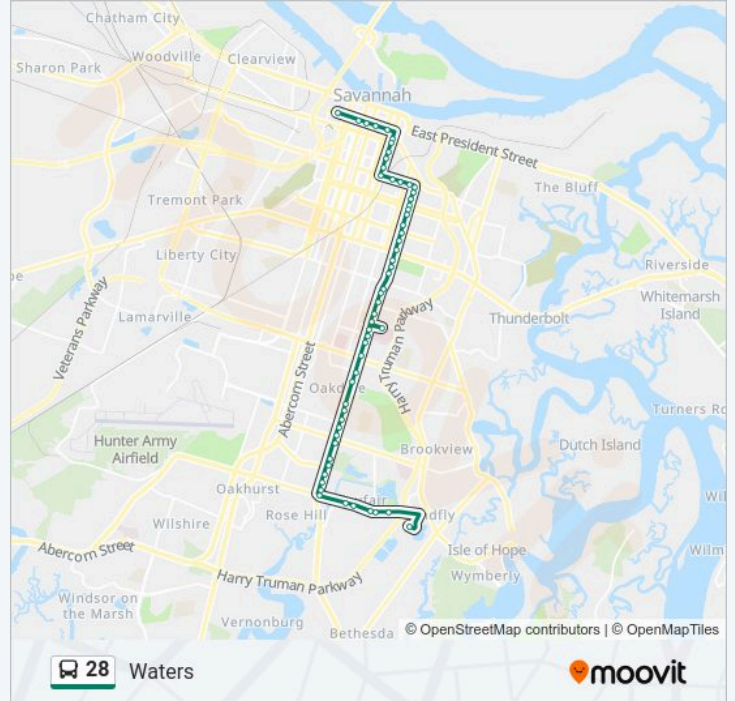

Waters & 67th Nb

Waters & 65th Nb

Waters & Emergency Room Entrance Nb

Memorial Hospital

Waters & Winston Nb

Waters & 60th Nb

Waters & 57th Nb

Waters & 55th Nb

Waters & 54th Nb

Waters & 50th Nb

Waters & Washington Nb

Waters & 45th Nb

Waters & 42nd Nb

Waters & 39th Nb

Waters & 37th Nb

Waters & 35th Nb

Waters & 32nd Nb

Waters & Anderson Nb

Waters & Henry Nb

Waters & Park Nb

Waters & Waldburg Nb

Waters & Gwinnett Nb

Cat Central

Gwinnett & Paulsen Wb

Gwinnett & Atlantic Wb

E Broad & Gwinnett Nb

E Broad & Huntindon Nb

E Broad & Gordon Nb

E Broad & Jones Nb

E Broad & Liberty Nb

E Broad & Perry Nb

Oglethorpe & Price Wb